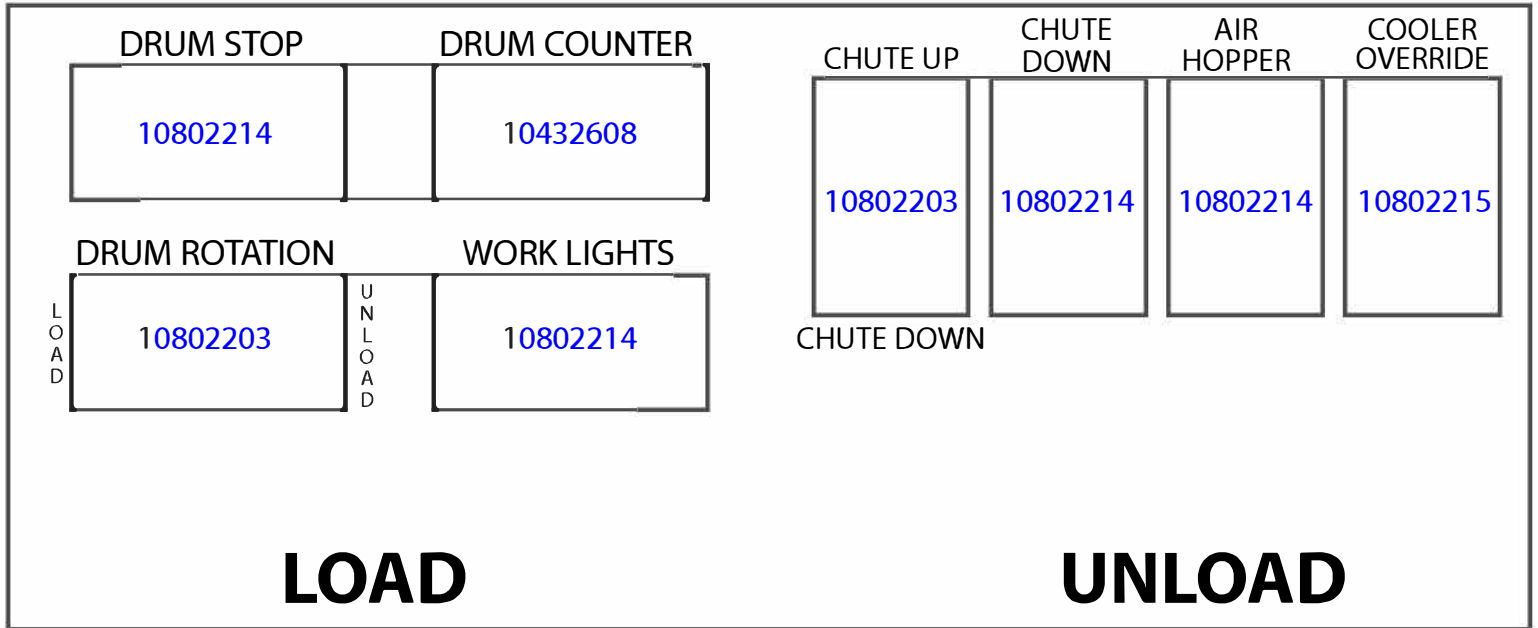

MIXER AND PLANT PARTS MFG

The right parts, *fast*

mixerandplantparts.com | 1 (803) 233 7913

For Continental CBMW Concrete Mixers

STANDARD INCAB CONTROL LAYOUT - 9041500

BRIDGESAVER INCAB CONTROL LAYOUT - 9041260