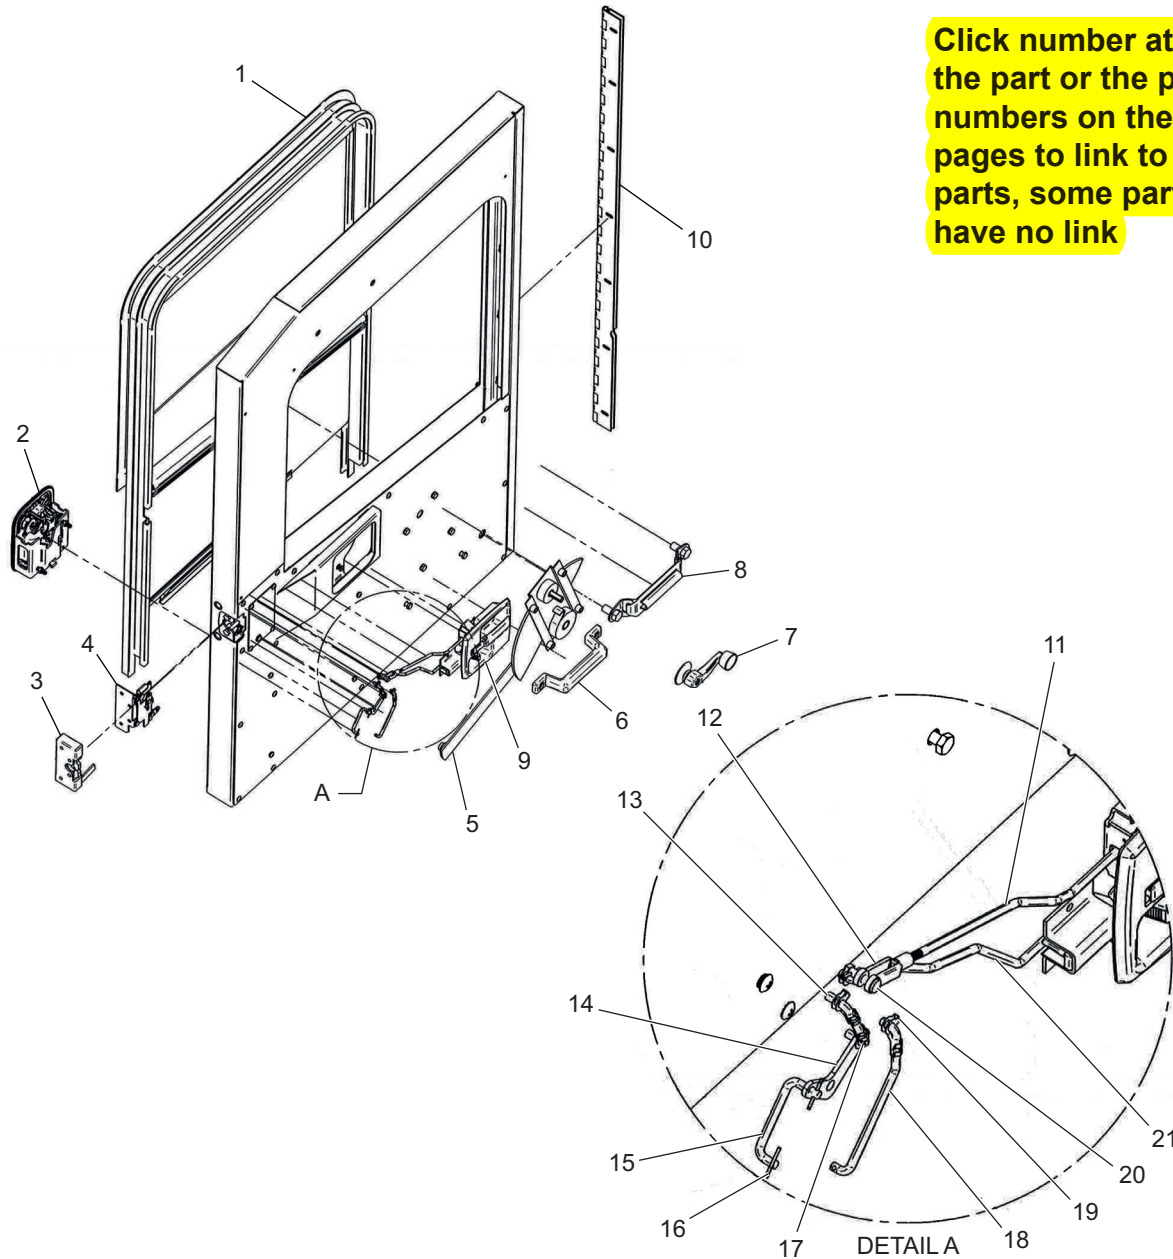

Click number attached to the part or the part numbers on the next pages to link to other parts, some parts may have no link

REF	PART NO.	DESCRIPTION
1		Window, Frame & Glass, LH
2	34073	Handle, Pull, Locking
3	34072	Latch, Rotary, LH
4		Linkage ASSY, RH
5		Regulator, LH
6		Grab Handle
7		Handle, Regulator, Black
8		Belt, Door Strap ASSY, W/Pocket
9		Handle, Inside Locking, LH
10		Hinge, Standard Cab
11		Rod, Linkage, Inner Latch

REF	PART NO.	DESCRIPTION
12		Yoke End, 1.56 Long X 10-32 UNF
13		Rod, Linkage, Outer Lock/Latch
14		Pivot, Lock Linkage
15		Rod, Linkage, Outer Lock
16		Cotter Key, 0.062 X 0.75 Long
17	36062	Clip, Linkage, RH
18		Rod, Linkage, Outer Latch
19	36065	Clip, Linkage, LH
20		Pin, Clevis, S 0.188 X 0.56 Grip
21		Rod, Linkage, Inner Lock

WHEN ORDERING PARTS, SPECIFY MODEL NUMBER, SERIAL NUMBER AND DESCRIPTION OF PARTS REQUIRED

WORKSPACE CAB DOOR ASSY

DATE: Released 01-2016

MODEL: FD

PAGE: 6.6

GROUP

6