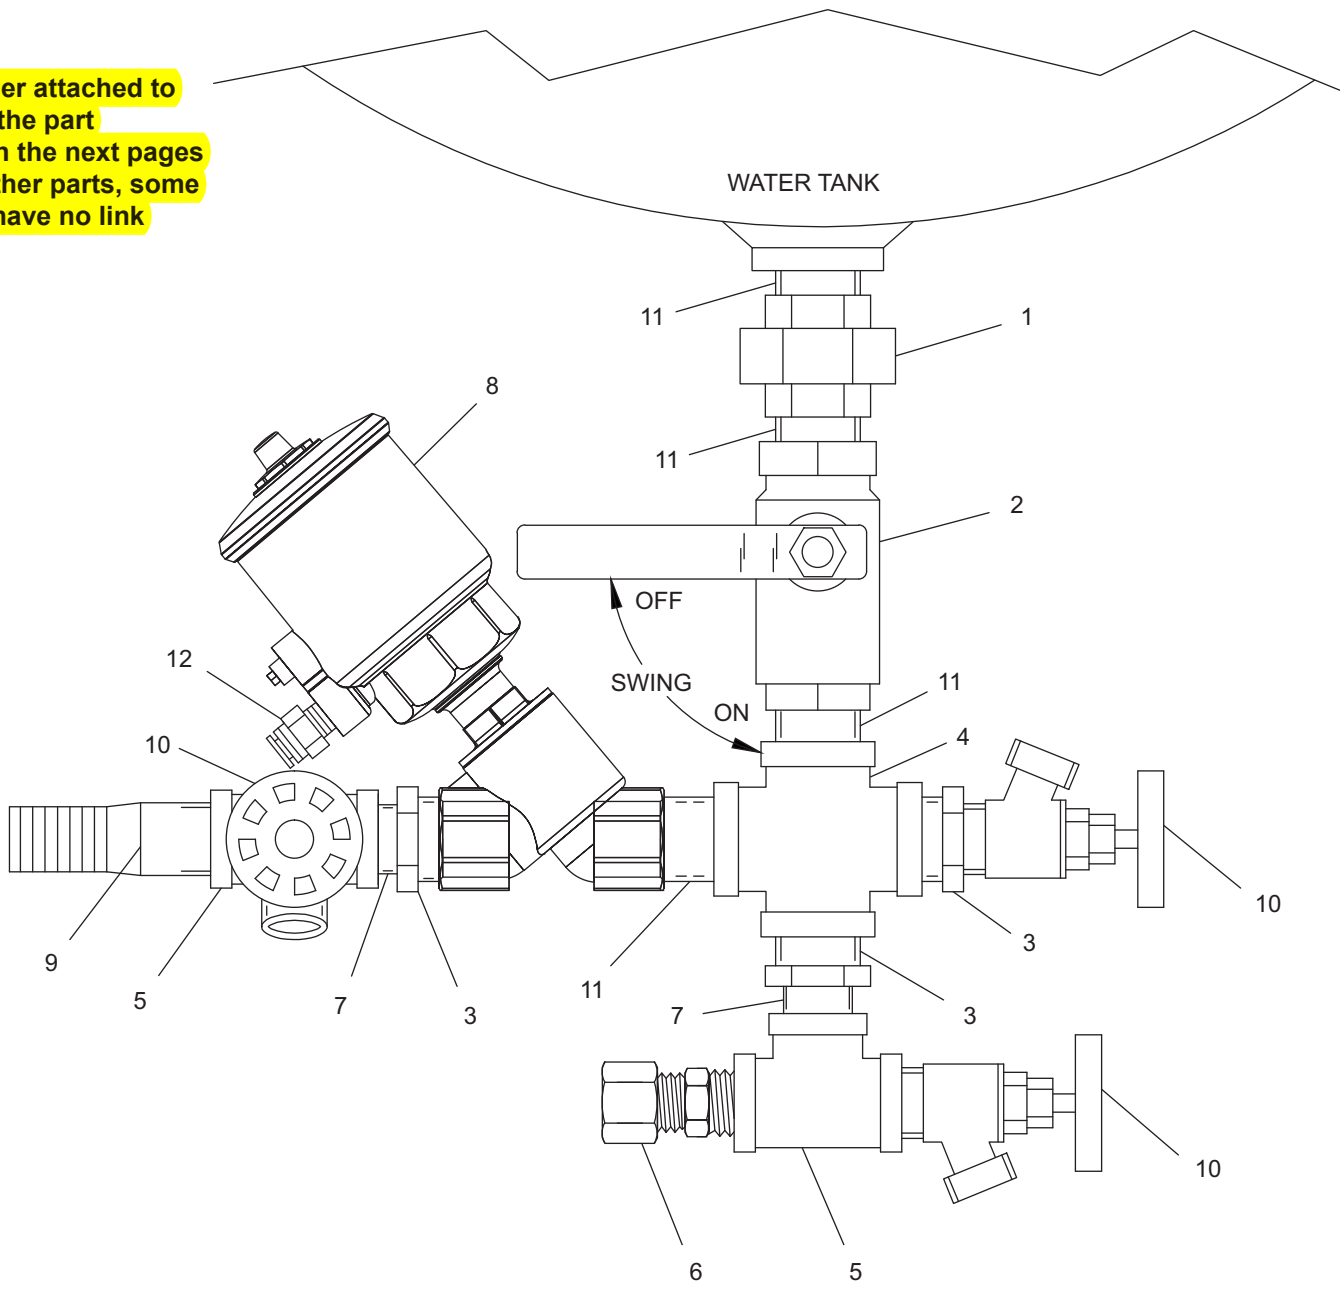

Click number attached to the part or the part numbers on the next pages to link to other parts, some parts may have no link

REF	PART NO.	DESCRIPTION	QTY	REF	PART NO.	DESCRIPTION	QTY
	28897	Water Tank Plumbing STD. ASSY. (Used On FD3000, 4000, 5000GL & FDB4000)					
1	12313	Union 1.0" NPT, Straight .....	1	8	30346	Valve, Water Air Pilot, 1.0" .....	1
2	11926	Valve, 1.0" NPT, Ball .....	1	9	11952	BARB, Hose Nipple, 3/4" NPT .....	1
3	15156	Bushing, 1.0" NPT X 3/4" NPT .....	3	10	14218	Valve, 3/4" NPT, Boiler, Water .....	3
4	12123	Adaptor, Cross, 1.0" NPT .....	1	11	15120	Close Nipple, 1.0" NPT .....	4
5	14970	Tee, 3/4" NPT .....	2	12	28133	Fitting, 1/8" NPT X 1/4" Tube PTC .....	1
6	11776	Fitting, 3/4" NPT X 3/4" Tube .....	1	13*	30464	Water Valve Service Kit .....	AR
7	15140	Close Nipple, 3/4" NPT .....	2				

\*ITEM 13 IS NOT SHOWN IN THE ILLUSTRATION

WHEN ORDERING PARTS, SPECIFY MODEL NUMBER, SERIAL NUMBER AND DESCRIPTION OF PARTS REQUIRED

	<b>WATER TANK PLUMBING, STD</b>	DATE: Released 01-2016	<b>GROUP</b>  <b>11</b>
		MODEL: FD	
		PAGE: 11.5	