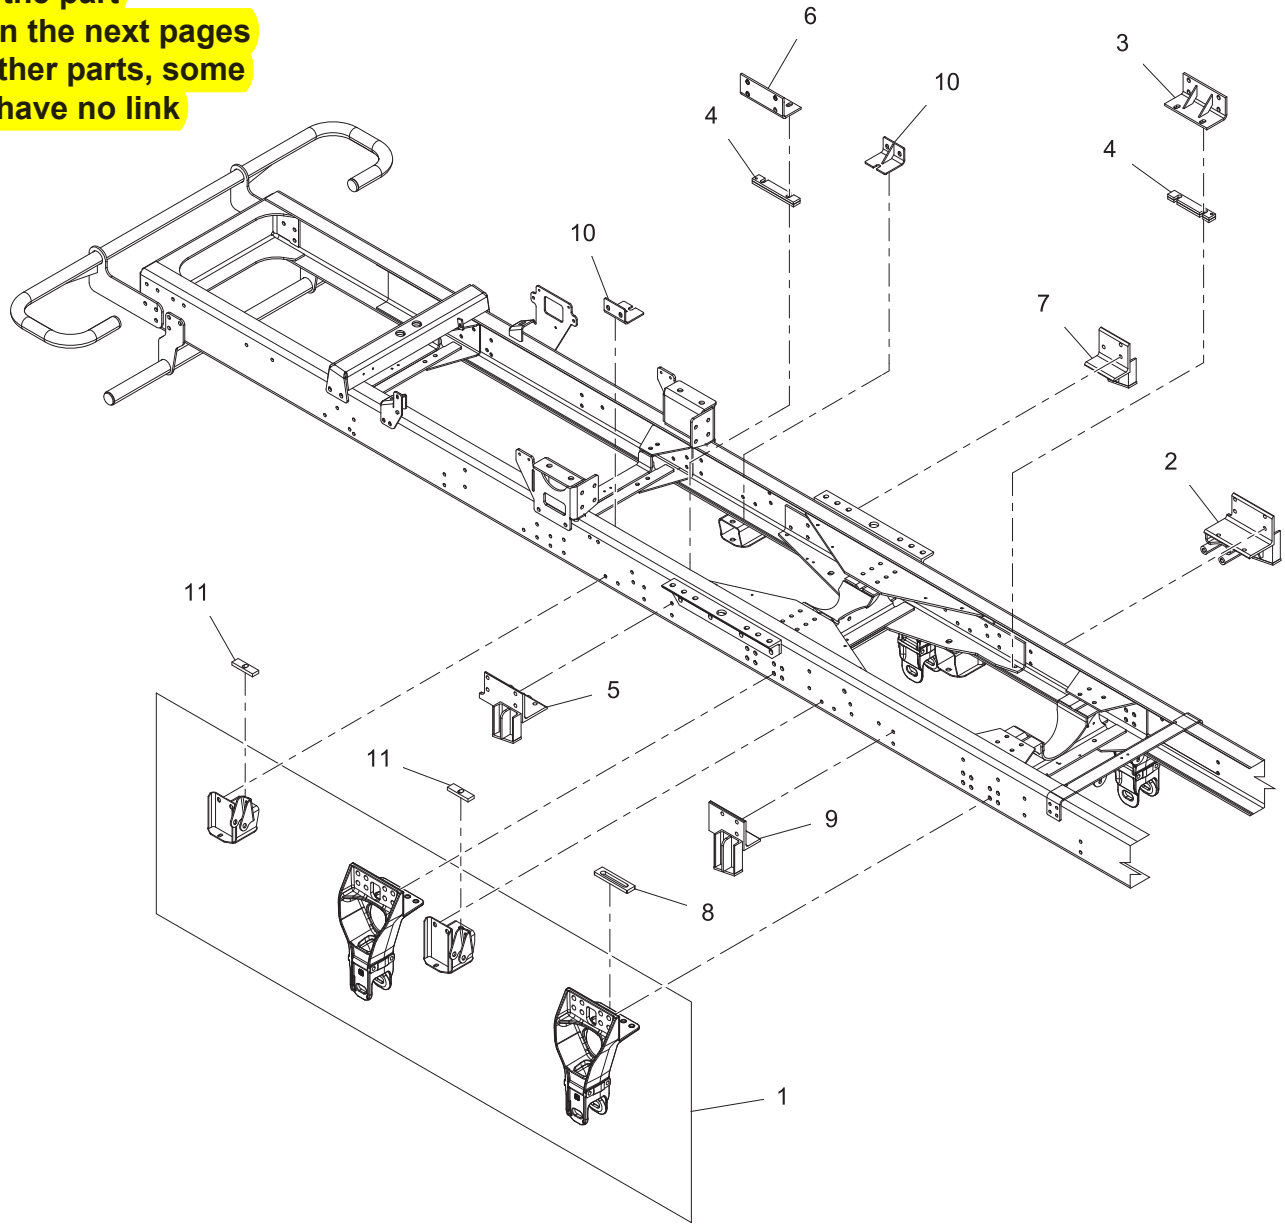

Click number attached to the part or the part numbers on the next pages to link to other parts, some parts may have no link

REF PART NO. DESCRIPTION

1	31466	ASSY, Upper SUSP, Primax, MY-09
2	23554	WDMT, DT Axle Stop, RDSD, Primax
3	22530	WDMT, BRKT, Support, DT Axle Stop
4	33695	Shim, Frame, Axle Stop, DT
5	23558	WDMT, RT Axle Stop, CBSD, Primax
6	22531	WDMT, BRKT, Support, RT Axle Stop

REF PART NO. DESCRIPTION

7	23559	WDMT, RT Axle Stop, RDSD, Primax
8	33998	Shim, Knee, PRIMAX, DT, 5/8"
9	23561	WDMT, DT Axle Stop, CBSD, Primax
10	20272	Fishplate, RT Airbag
11	29560	Shim, Frame

WHEN ORDERING PARTS, SPECIFY MODEL NUMBER, SERIAL NUMBER AND DESCRIPTION OF PARTS REQUIRED