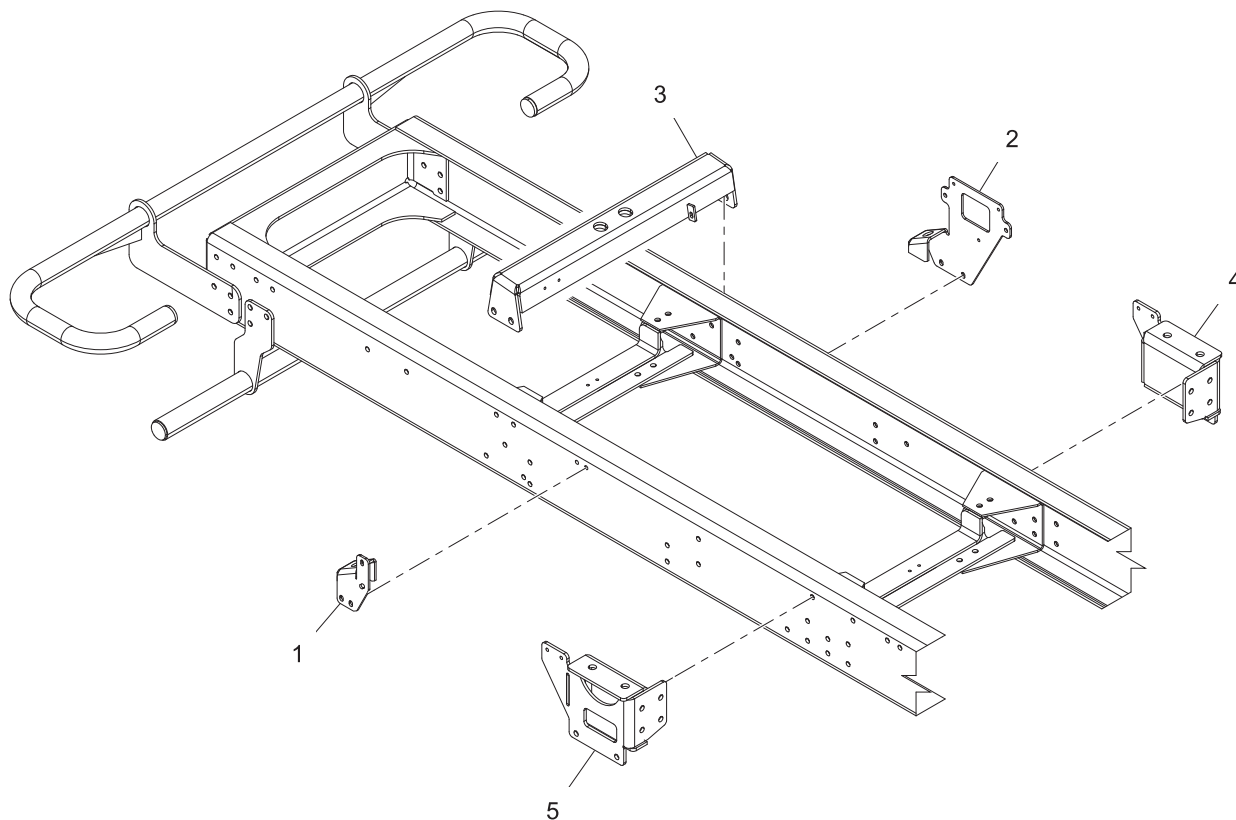

Click number attached to the part or the part numbers on the next pages to link to other parts, some parts may have no link

REF	PART NO.	DESCRIPTION	REF	PART NO.	DESCRIPTION
1	31801	BRKT, Lower Mounting, CBSD	4	31739	WDMT, MNT, ENG, LWR RDSD, ISX-11.9L
2	33978	BRKT, Lower Mounting, RDSD	5	31742	WDMT, MNT, ENG, LWR CBSD, ISX-11.9L
3	31758	WDMT, MNT, Engine, Front, EPA-2010			

WHEN ORDERING PARTS, SPECIFY MODEL NUMBER, SERIAL NUMBER AND DESCRIPTION OF PARTS REQUIRED

	<h2>ISX ENGINE MOUNTS</h2>	DATE: Released 01-2016	GROUP 1
		MODEL: FD	
		PAGE: 1.3	