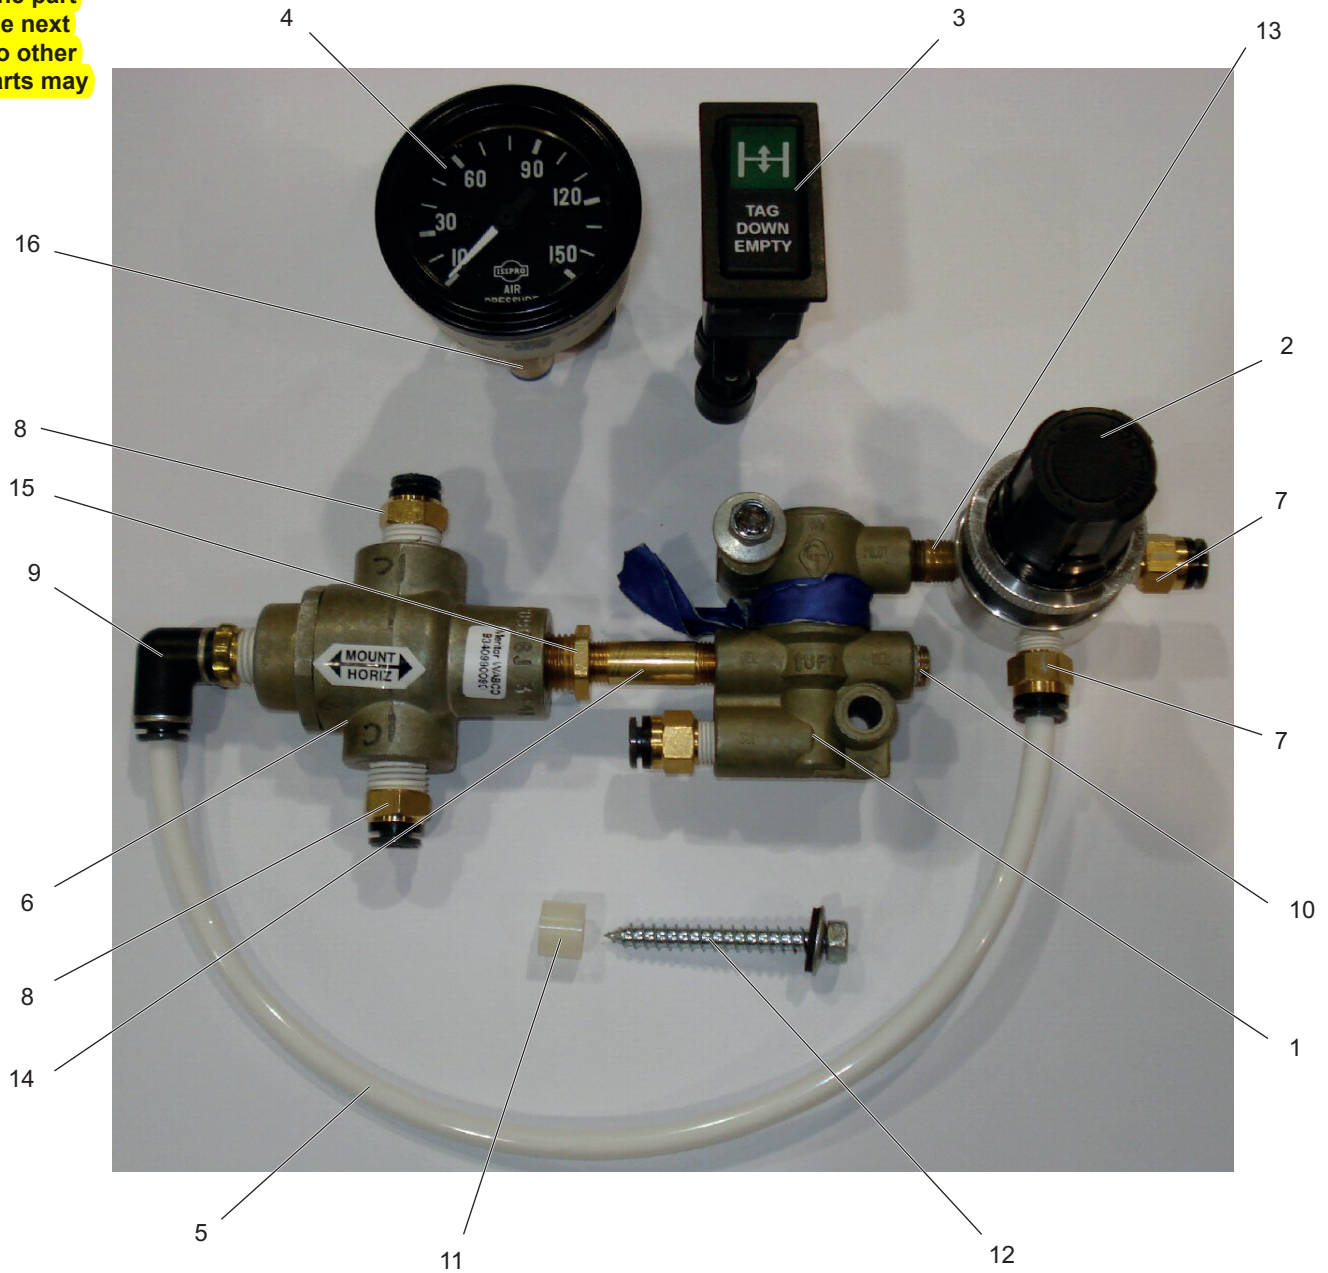

Click number attached to the part or the part numbers on the next pages to link to other parts, some parts may have no link

REF	PART NO.	DESCRIPTION	QTY	REF	PART NO.	DESCRIPTION	QTY
	31354	TAG Down Empty Option					
1	30028	Valve, Inversion .....	1	10	28134	Plug, 1/8" NPT, VIBRA Seal.....	1
2	13578	Regulator, Air.....	1	11	30141	Spacer, Nylon, 1/2"OD X 1/4"ID X 3/8" .....	2
3	28684	Switch, Air, Tag Down Empty.....	1	12	30044	Screw, WETGD, 14 X 2.0".....	2
4	11490	Gauge, Air, 0-150 PSI.....	1	13	15113	Pipe Nipple, 1/8" NPT, Close .....	1
5	15347	Tubing, Air, 1/4" .....	6	14	30963	Pipe Nipple, 1/8" NPT X 1.5" Brass. 1	
6	16800	Check, Double .....	1	15	12982	Reducer, 1/4" NPT X 1/8" NPT .....	1
7	28133	Fitting 1/8" NPT X 1/4" Tube PTC....	3	16	28110	Fitting, 1/8-27 NPT Female X 1/4"	
8	29292	Fitting 1/4" NPT X 1/4" Tube PTC....	2			Tube PTC .....	1
9	28143	Elbow 1/4" NPT X 1/4" - 90' Tube PTC .....	1				

WHEN ORDERING PARTS, SPECIFY MODEL NUMBER, SERIAL NUMBER AND DESCRIPTION OF PARTS REQUIRED

	<b>TAG DOWN EMPTY OPTION</b>	DATE: Released 01-2016	<b>GROUP</b>  <b>12</b>
		MODEL: FD	
		PAGE: 12.11	