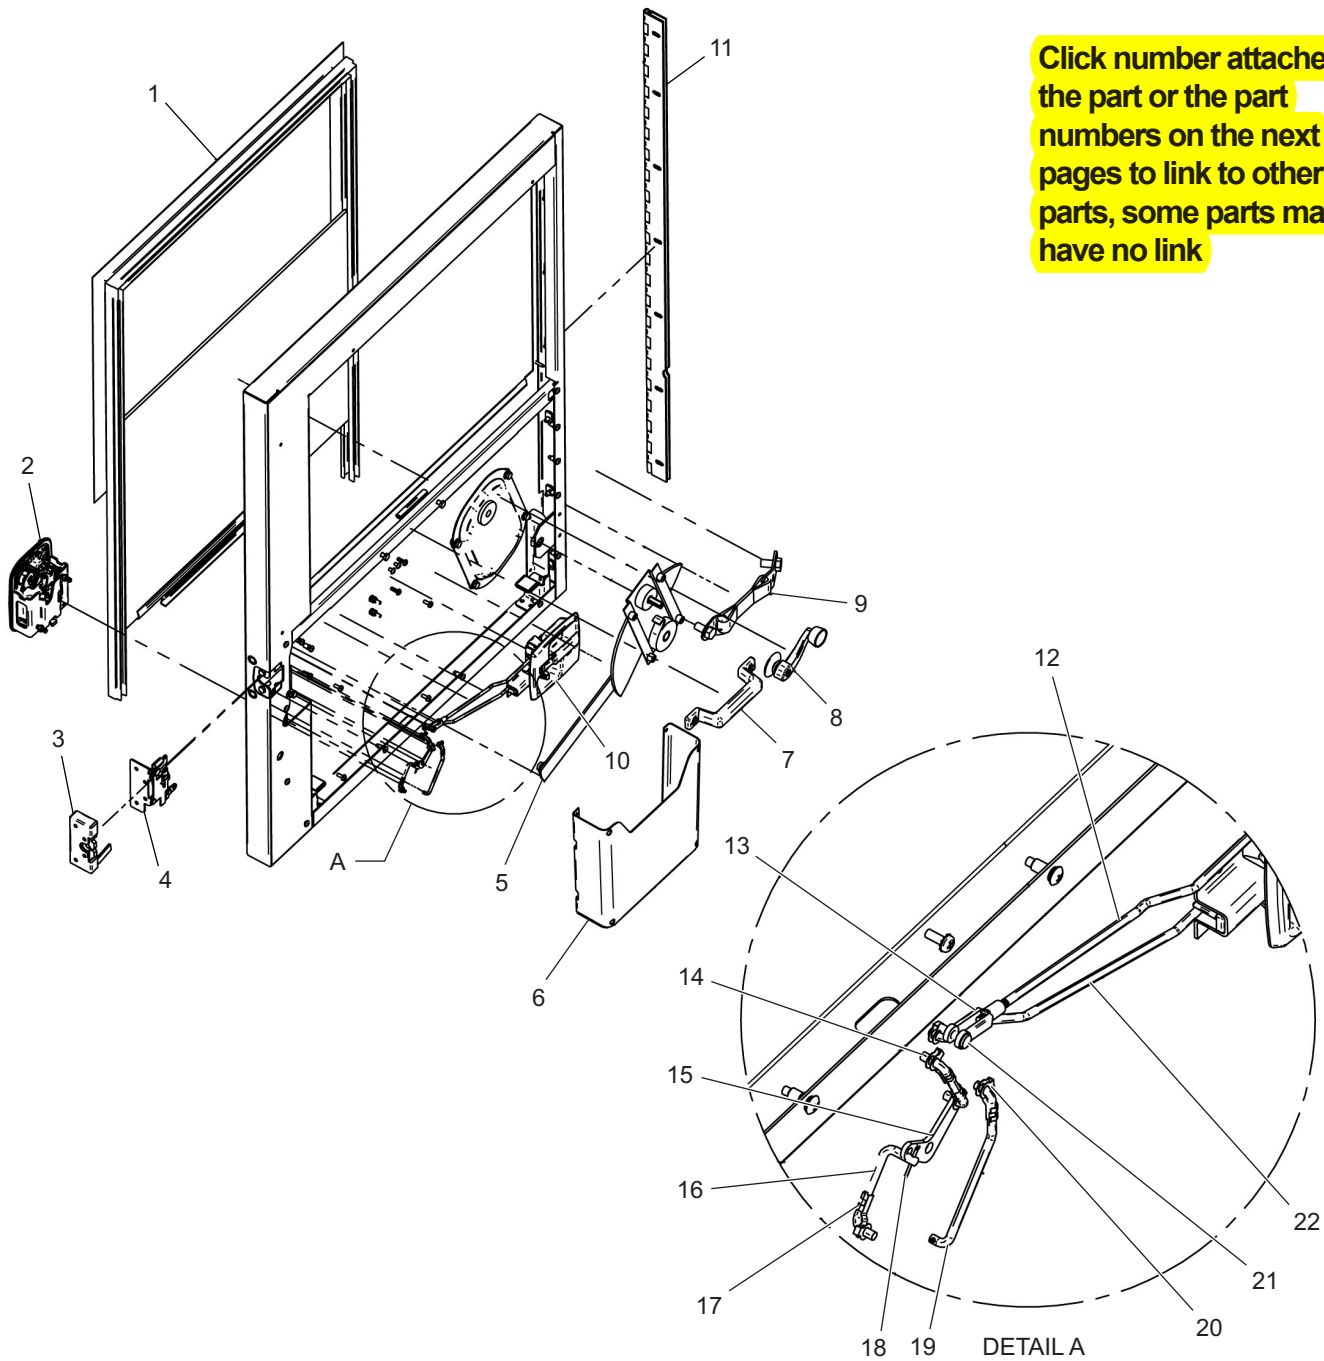

Click number attached to the part or the part numbers on the next pages to link to other parts, some parts may have no link

REF	PART NO.	DESCRIPTION
1		Window, W/Frame, Driver Door
2	34073	Handle, Pull, Locking
3	34072	Latch, Rotary, LH
4		Linkage Assembly
5		Regulator, LH
6		Document Holder
7		Grab Handle
8		Handle, Regulator
9		Belt, Door Assembly
10		Handle, Inside Locking, LH
11		Hinge, Standard Cab

REF	PART NO.	DESCRIPTION
12		Rod, Linkage, Inner Latch
13		Yoke, End, 1.56" Long
14		Rod, Linkage, Outer Lock/Latch
15		Pivot, Lock Linkage
16		Rod, Linkage, Outer Latch
17	36062	Clip, Linkage, RH
18		Cotter Key, 0.062 X 0.75 Long
19		Rod, Linkage, Outer Latch
20	36065	Clip, Linkage LH
21		Pin, Clevis, 0.188 X 0.56
22		Rod, Linkage, Inner Lock