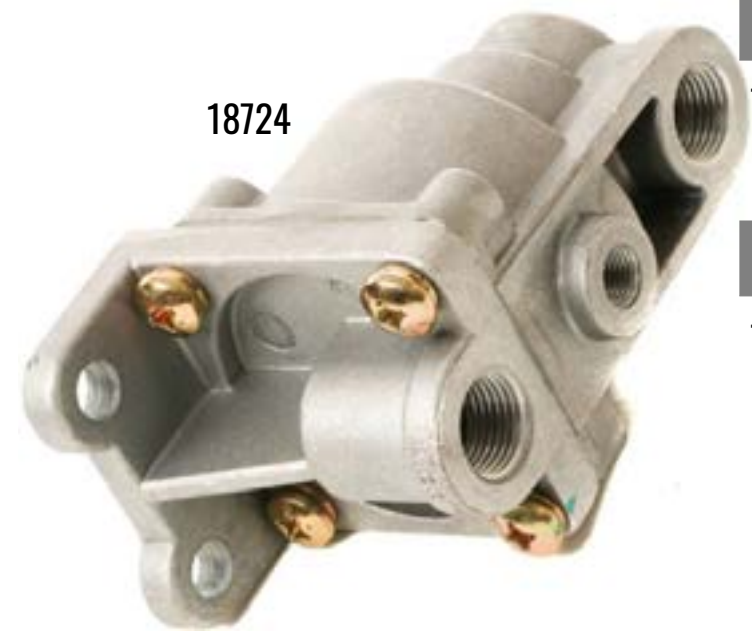

HOUSBY CONTROL VALVES & ACCESSORIES

PART #	DESCRIPTION	LINK
18755	Hopper Cylinder	link

- Includes:
- 5/8 x 1.75in Clevis Pin
 - 1/8in x 2-9/19 XZ Hair Pin
 - 1/4 NPT x 3/8 DOT Fitting with Orifice

18754

PART #	DESCRIPTION	LINK
18754	Charge Hopper Lift Valve for B3	link

18724

PART #	DESCRIPTION	LINK
18724	Brake Proportional Valve - LQ5	link

KIMBLE CONTROL VALVES & ACCESSORIES

A130011100

PART #	DESCRIPTION	LINK
A130011100	1/2in Bronze Air Safety Relief Valve - 60PSI	link

C950010021