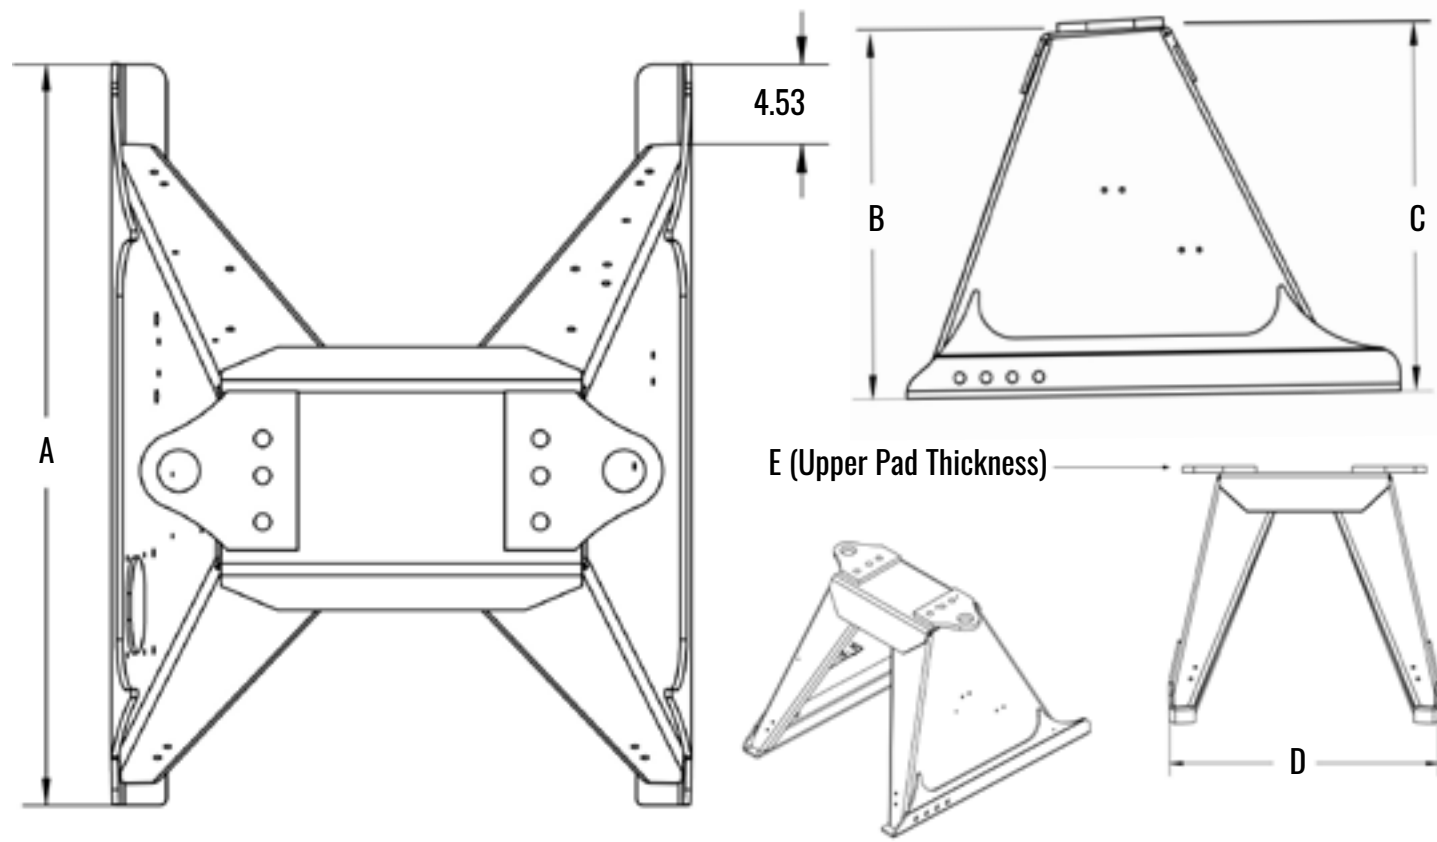

FRONT PEDESTAL ORDER SPEC SHEET

Part # _____

DIMENSIONS

A _____
B _____
C _____
D _____
E _____

Sales Person _____
Mixer Size _____
Unit # _____
Customer Name _____
Street Address _____
City _____
State _____
Zip Code _____
Contact Person _____

www.mpparts.com 1.800.881.1843