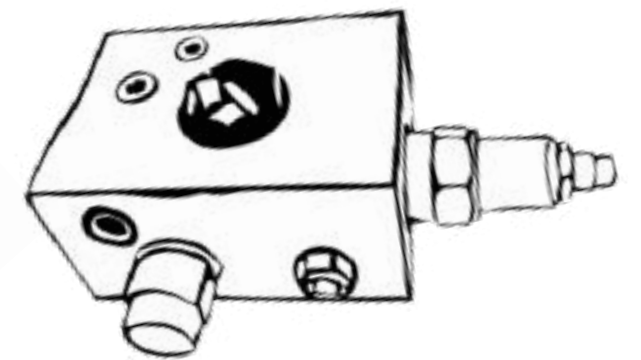

98397730

PART #	DESCRIPTION	LINK
98397730	Combo Block	link

10194895

PART #	DESCRIPTION	LINK
10194895	Hydraulic Pressure Reducing Valve Cartridge	link

30389532

PART #	DESCRIPTION	LINK
30389532	Hydraulic Relief Valve	link