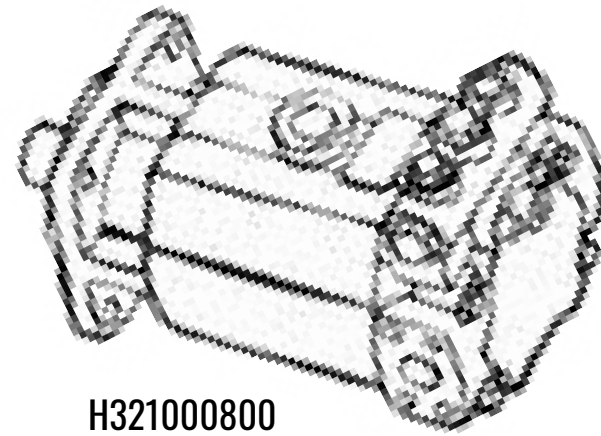

KIMBLE HYDRAULIC SYSTEM PARTS

H321000600

H321000800

PART #	DESCRIPTION	LINK
H321000600	Hydraulic Motor with 4 Wire Speed Sensor	link

PART #	DESCRIPTION	LINK
H321000800	Speed Sensor Motor	link

G210410800

H311010158