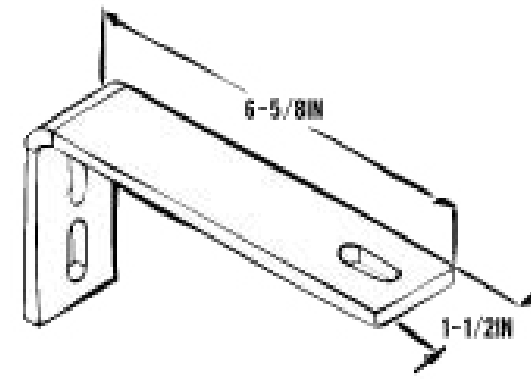

70002

PART #	DESCRIPTION	LINK
70002	Water Tank Sight Gauge Mount	link

70116

PART #	DESCRIPTION	LINK
70116	Drain Cock Eternal Seat Petcock	link

70215

PART #	DESCRIPTION	LINK
70215	3-Way Air Pressure Valve Block Assembly	link