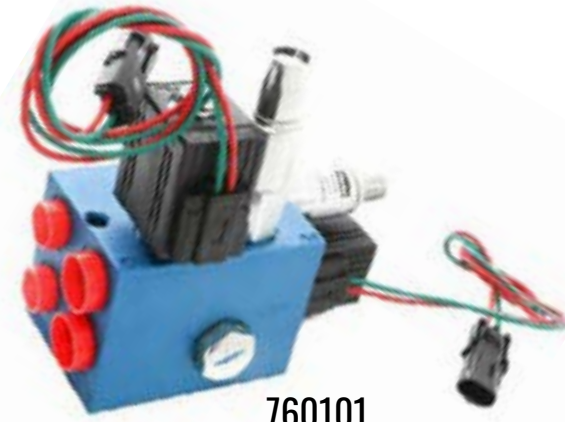

CON-TECH HYDRAULIC SYSTEM PARTS

760024

PART #	DESCRIPTION	LINK
760024	2.5 inch Hydraulic Panel Mount Pressure Gauge	link

760101

PART #	DESCRIPTION	LINK
760101	Hydraulic Chute Valve Block - Single Acting Open Center	link