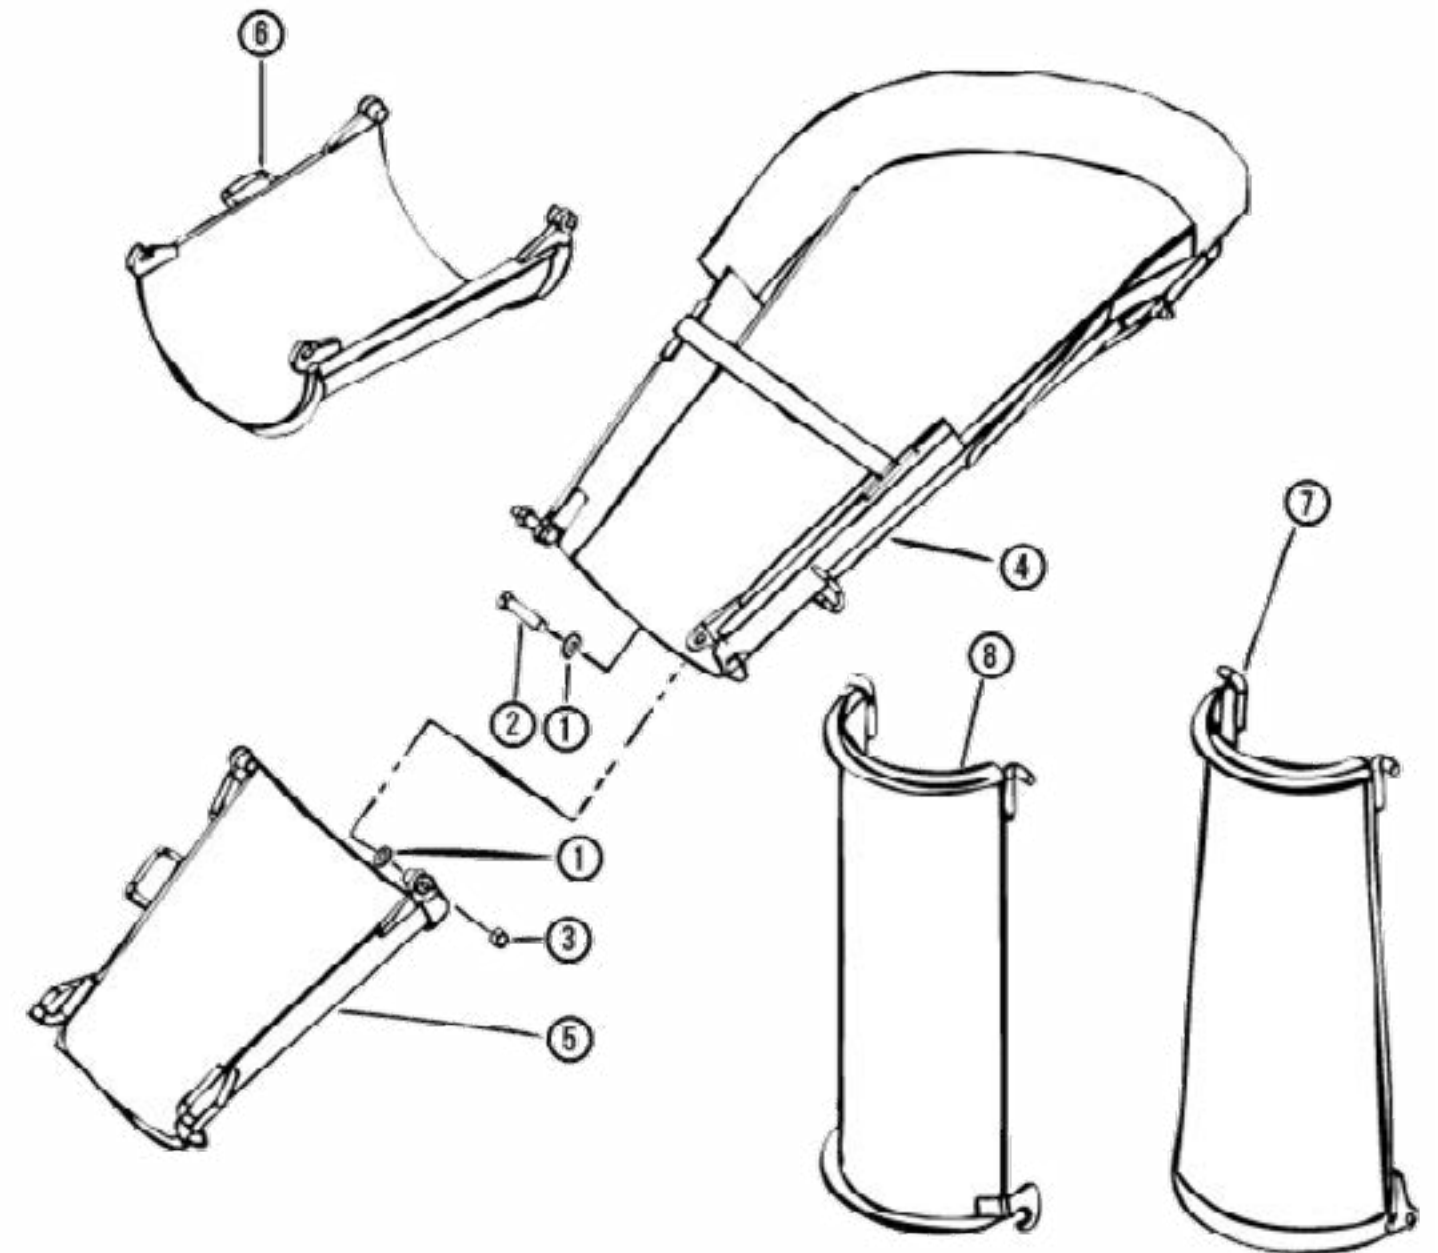

HOUSBY CHUTES

ITEM	PART #	DESCRIPTION	LINK
8	18821	Standard Steel Extension Chute	link
--	18821L	Universal Steel Extension Chute Liner	link
--	27360	Lightweight Extension Chute	link
--	28393	Aluminum Extension Chute	link
--	28393L	Standard Aluminum Liners	link