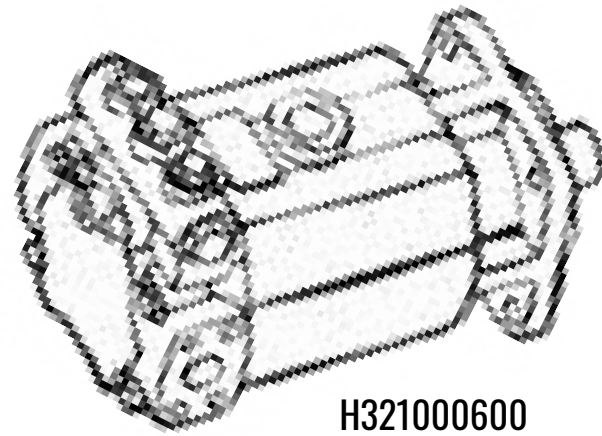

KIMBLE HYDRAULIC SYSTEM PARTS

H321000600

H321000800

PART #	DESCRIPTION	LINK
H321000600	Hydraulic Motor with 4 Wire Speed Sensor	link

PART #	DESCRIPTION	LINK
H321000800	Speed Sensor Motor	link

G210410800

H311010158