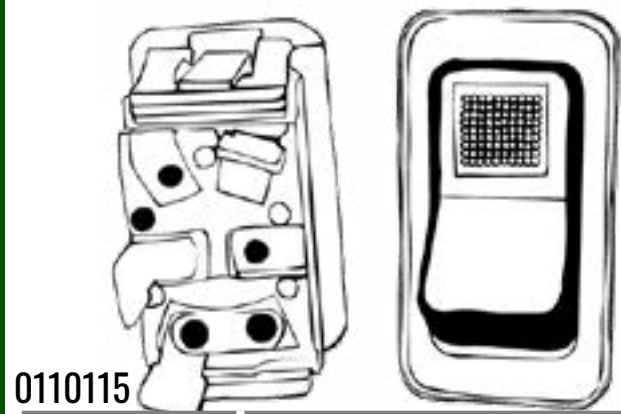

0110115

PART #	DESCRIPTION	LINK
0110115	Rocker Switch for Work Lights	link

PART #	DESCRIPTION	LINK
0110116	Rocker Switch for Cooler Fan - On Off Red	link

PART #	DESCRIPTION	LINK
0110256	Paddle Switch-Charge/Discharge	link

PART #	DESCRIPTION	LINK
0110257	Rocker Switch-Hopper Up When Lit	link

PART #	DESCRIPTION	LINK
0110250	Rocker Switch	link

PART #	DESCRIPTION	LINK
0110254	Work Light Rocker With Engraving	link

PART #	DESCRIPTION	LINK
0110258	Rocker Switch - Chute Lock Unlocked When Lit	link

PART #	DESCRIPTION	LINK
0110262	Rocker Switch - Bridgemaster In Motion	link

PART #	DESCRIPTION	LINK
0110259	Activate Bridge Master Rocker Switch	link

PART #	DESCRIPTION	LINK
0110255	Paddle Switch-Chute Up/Down	link

0110264

PART #	DESCRIPTION	LINK
0110264	Drum Charge/Discharge Rocker Switch	link

PART #	DESCRIPTION	LINK
0110265	Drum Start/Stop Rocker Switch	link