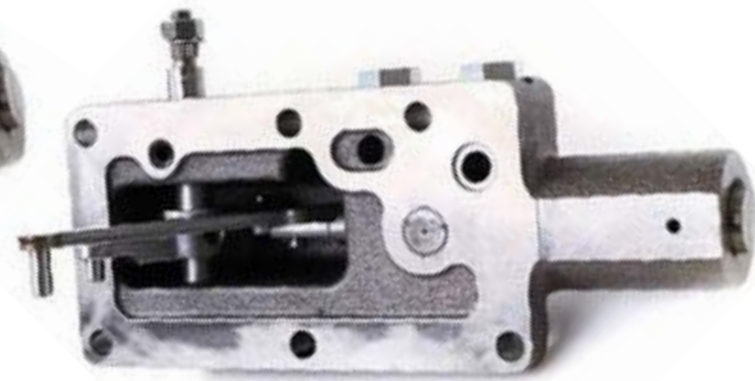

10230500

PART #	DESCRIPTION	LINK
10230500	Gasket Seal Kit for Manual Eaton Control Valves	link

CBMW HYDRAULIC SYSTEM PARTS

10230701

PART #	DESCRIPTION	LINK
10230701	NEW Double Link Control Valve	link

10230702