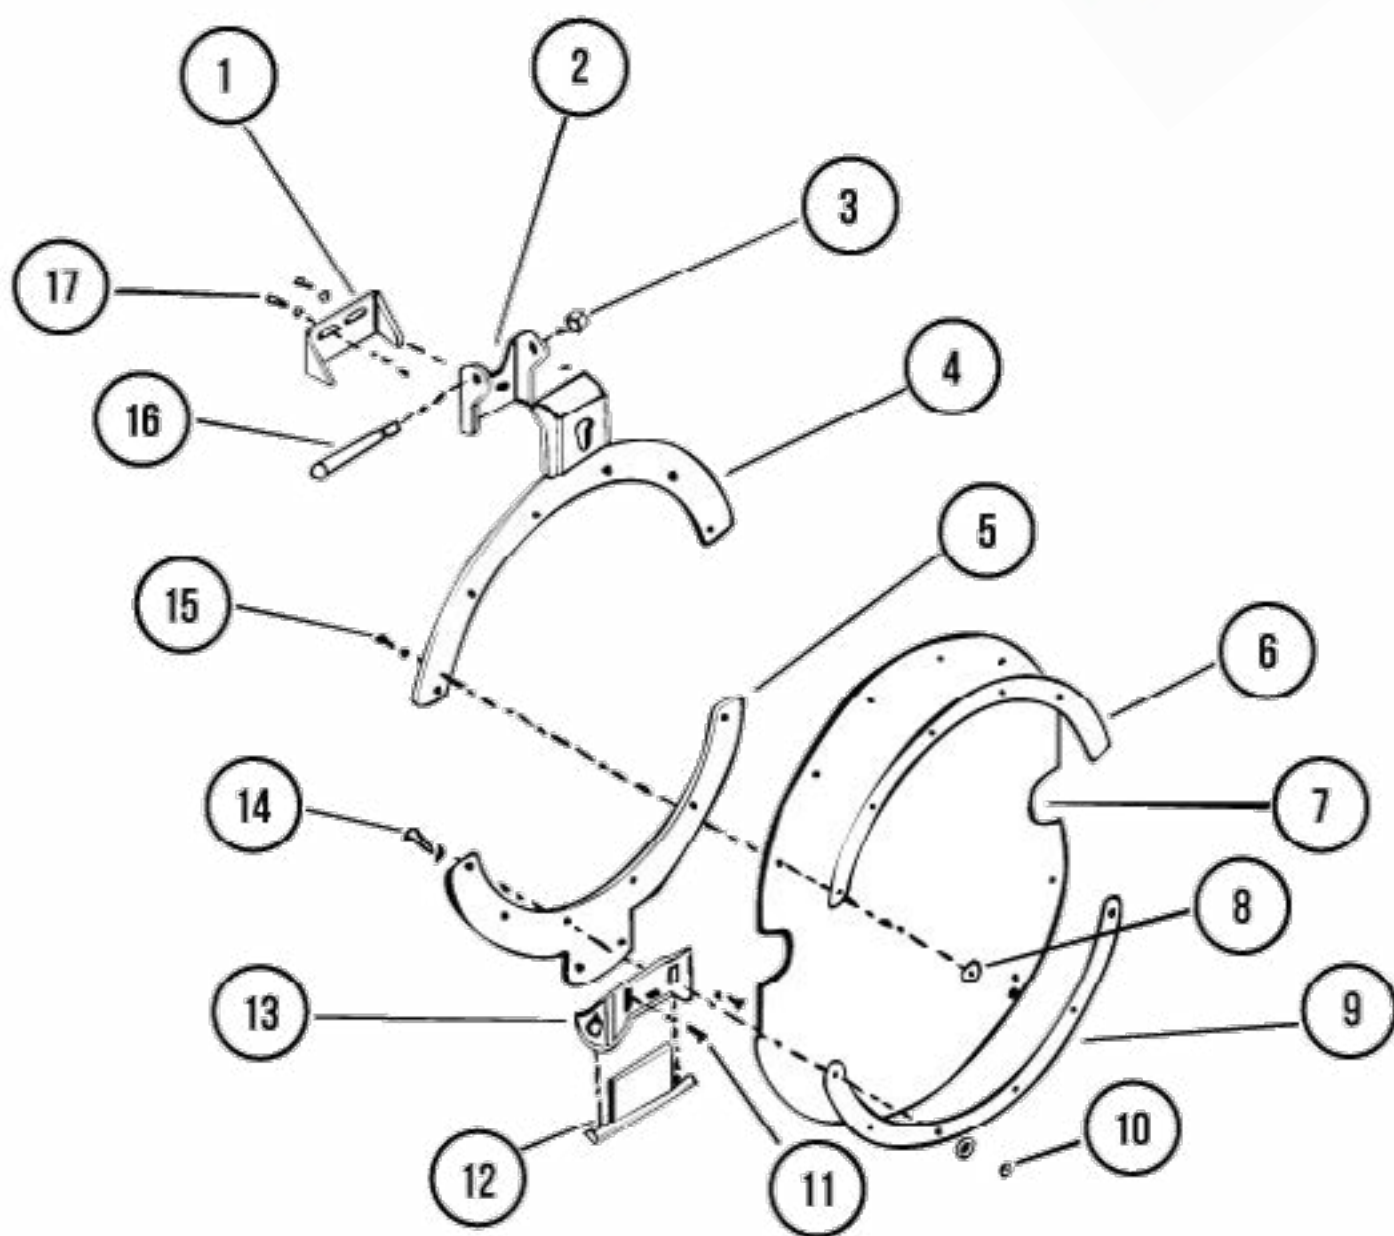

PART #	DESCRIPTION	LINK
90522695	Standard 36in Foldback Chute	link

PART #	DESCRIPTION	LINK
90532392	Transition Extension Chute	link

CONTINENTAL ROCK BLOCKER

CONTINENTAL ROCK BLOCKER

ITEM	PART #	DESCRIPTION	LINK
1	90500281	Rock Blocker Weldment Bracket Hinge	link
2	90500282	Rock Blocker Hinge Adjustment Bracket	link
3	37030	1/2in x 13 Grade 2 Nylock Hex Lock Nut with Nylon Insert	link
4	90500262	Upper Rock Blocker Bracket	--
5	90500263	Lower Rock Blocker Bracket	--
6	90500268	Top Backing Plate	--
7	80500261	MTM Version Rock Blocker Insert	link
7A	90500261	Continental & Rex Version Rock Blocker Insert	link
8	33813	1/4in SAE Flat Washer	link
9	90500269	Bottom Backing Plate	--
10	37183	1/4in 20 Nylock Nut	--
11	15105	3/8-16x1in Grade 8 Hex Head Cap Screw	--
12	90500264	Rock Blocker Latch Pin	link
13	90500267	Rock Blocker Latch Hook	link
14	33813	1/4in SAE Flat Washer	--
15	21802	1/4-20x1in Carriage Bolt	--
16	15223	1/2-30x5in Grade 8 Hex Head Cap Screw Bolt	--
17	15105	3/8-16x1in Grade 8 Hex Head Cap Screw Bolt	--