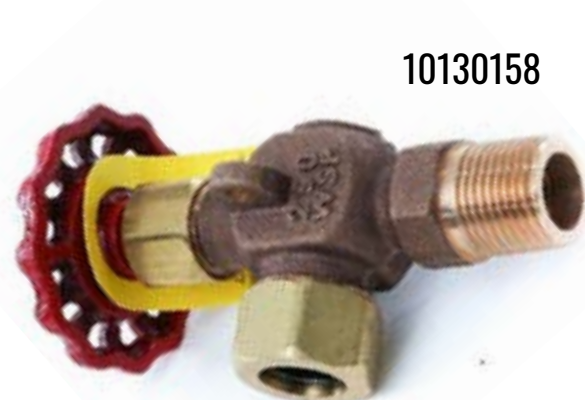

PART #	DESCRIPTION	LINK
10130158	Top Gauge Body Gauge	link