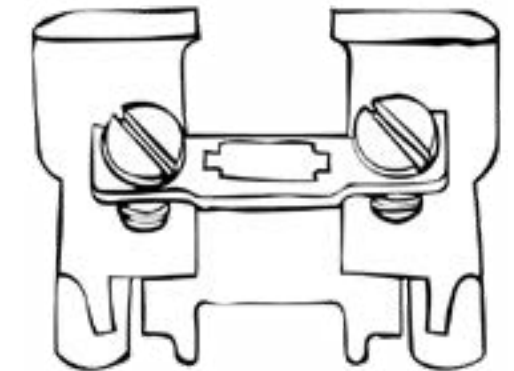

HH01182001

PART #	DESCRIPTION	LINK
MA38416	Toggle Switch - Off/On	link

PART #	DESCRIPTION	LINK
HH01182001	Terminal Block	link