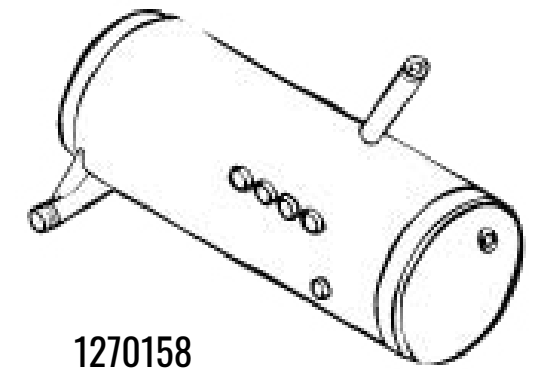

1270158

PART #	DESCRIPTION	LINK
1270158	13 Gallon Oil Reservoir with Mount	link