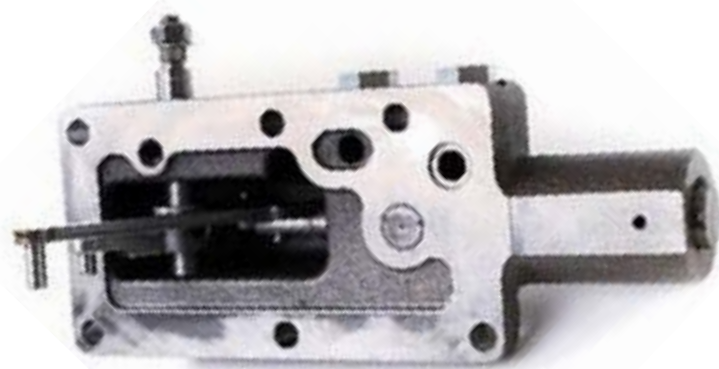

H311000123

PART #	DESCRIPTION	LINK

H321102130 Pump RE Control Valve Gasket [link](#)

PART #	DESCRIPTION	LINK

H311000123 New Double Link Control Valve [link](#)