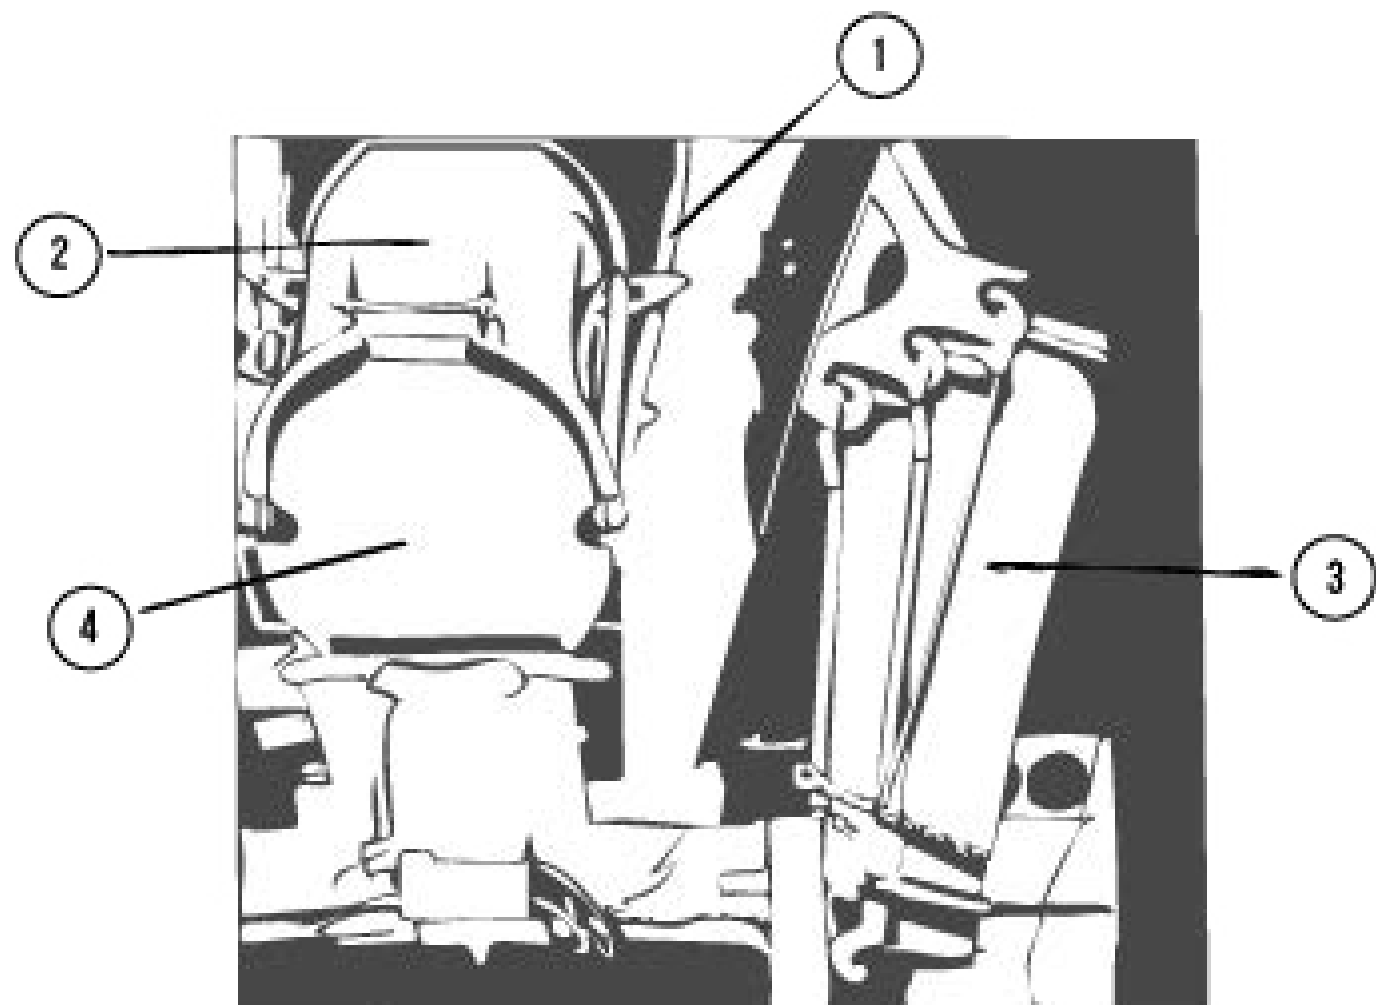

KIMBLE CHUTES

ITEM	PART #	DESCRIPTION	LINK
------	--------	-------------	------

1	S0200AA000	Mixer Foldback Chute - Tapered Flip	link
2	S0100AB000	Main Chute	link

KIMBLE CHUTES

ITEM	PART #	QTY	DESCRIPTION	LINK
Ref	S0100BH000		Main and Fold Over Chute Assembly	link
1	S0100AB000	1	Main Chute	link
	S0200AA000	AR	Mixer Foldback Chute	link
3	S022013800	AR	Extension Chute	link
	S022013800L	AR	Universal Steel Extension Chute Liner	link
Ref	S022014000	AR	Aluminum Extension Chute	link
Ref	S022014100	AR	Aluminum Standard Extension Chute	link
	S022014100L	AR	Aluminum Extension Chute Liner	link