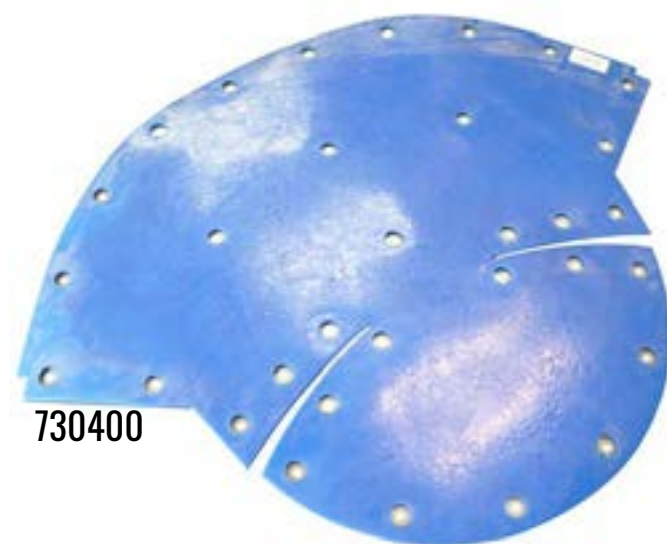

CON-TECH HOPPERS

215178

PART #	DESCRIPTION	LINK
215178	Cylinder Mounting Eye	link

730400

PART #	DESCRIPTION	LINK
730400	Urethans Hopper Liner	link

PART #	DESCRIPTION	LINK
215080	Light Bar Tube	link

215428

PART #	DESCRIPTION	LINK
215428	Hopper Body Liner	link