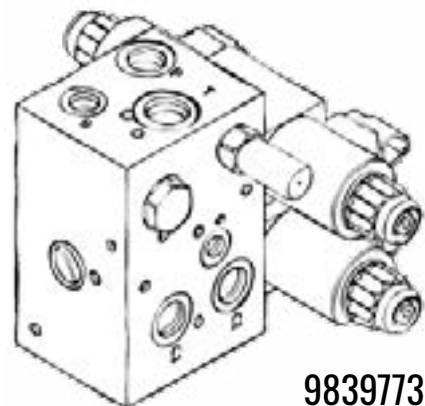

98397730

PART #	DESCRIPTION	LINK
98397730	Combo Block	link