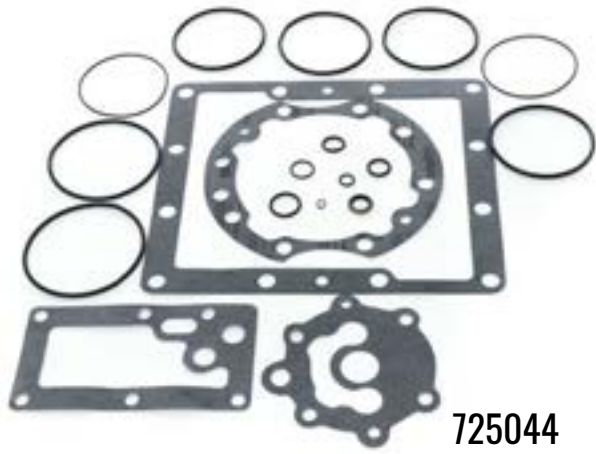

CON-TECH HYDRAULIC SYSTEM PARTS

725044

PART #	DESCRIPTION	LINK
725044	Hydraulic Pump Seal and Gasket Kit	link

725001

PART #	DESCRIPTION	LINK
725001	Shaft Seal Kit for 33-54 Series Pumps	link

725015

PART #	DESCRIPTION	LINK
725015	Pump and Motor Shaft Seal Kit	link