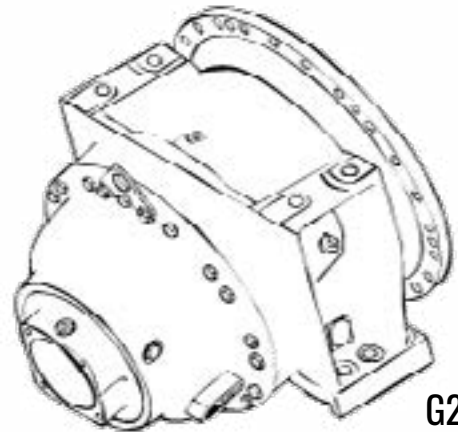

KIMBLE HYDRAULIC SYSTEM PARTS

H321000600

H321000800

PART #	DESCRIPTION	LINK
H321000600	Hydraulic Motor with 4 Wire Speed Sensor	link

PART #	DESCRIPTION	LINK
H321000800	Speed Sensor Motor	link

G210410800

H311010158