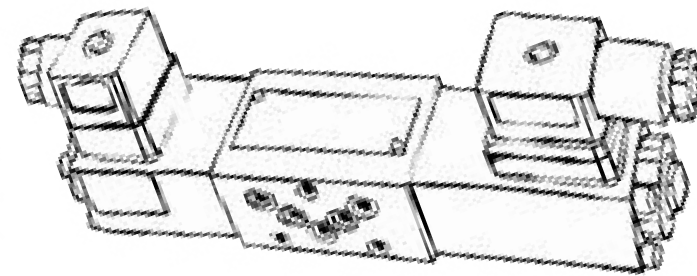

MB4077901

PART #	DESCRIPTION	LINK
MB4077901	Solenoid Valve	link