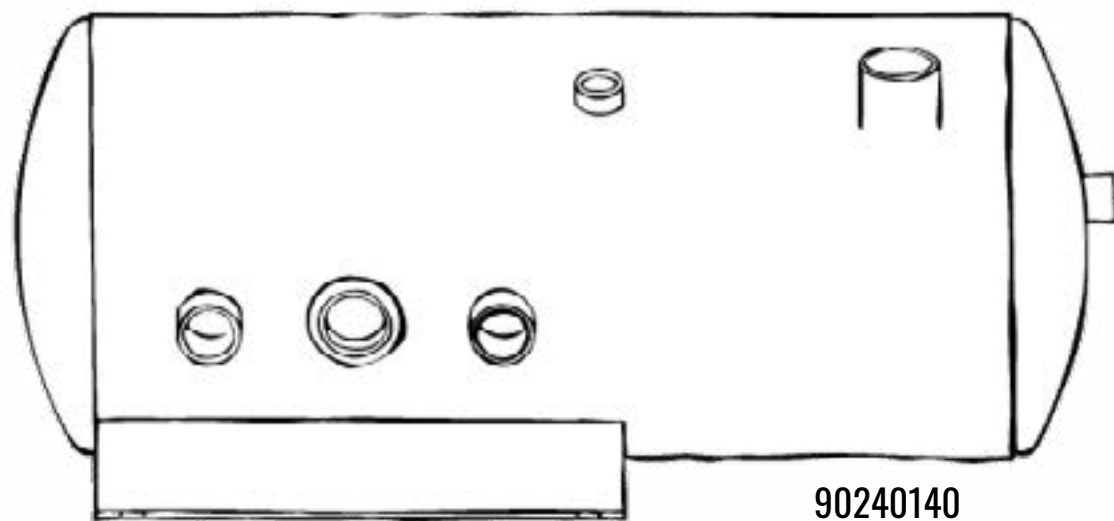

PART #	DESCRIPTION	LINK
80240030	Hydraulic Oil Tank Reservoir	link

PART #	DESCRIPTION	LINK
80240273	Square Hydraulic Oil Tank Reservoir	link

PART #	DESCRIPTION	LINK
90240140	Hydraulic Oil Reservoir	link

90240140

PART #	DESCRIPTION	LINK
70625	Dyna Chute Power Unit with Manual Handle	link

PART #	DESCRIPTION	LINK
70719	Power Unit-Push Button/ Electric Chute Lifter	link