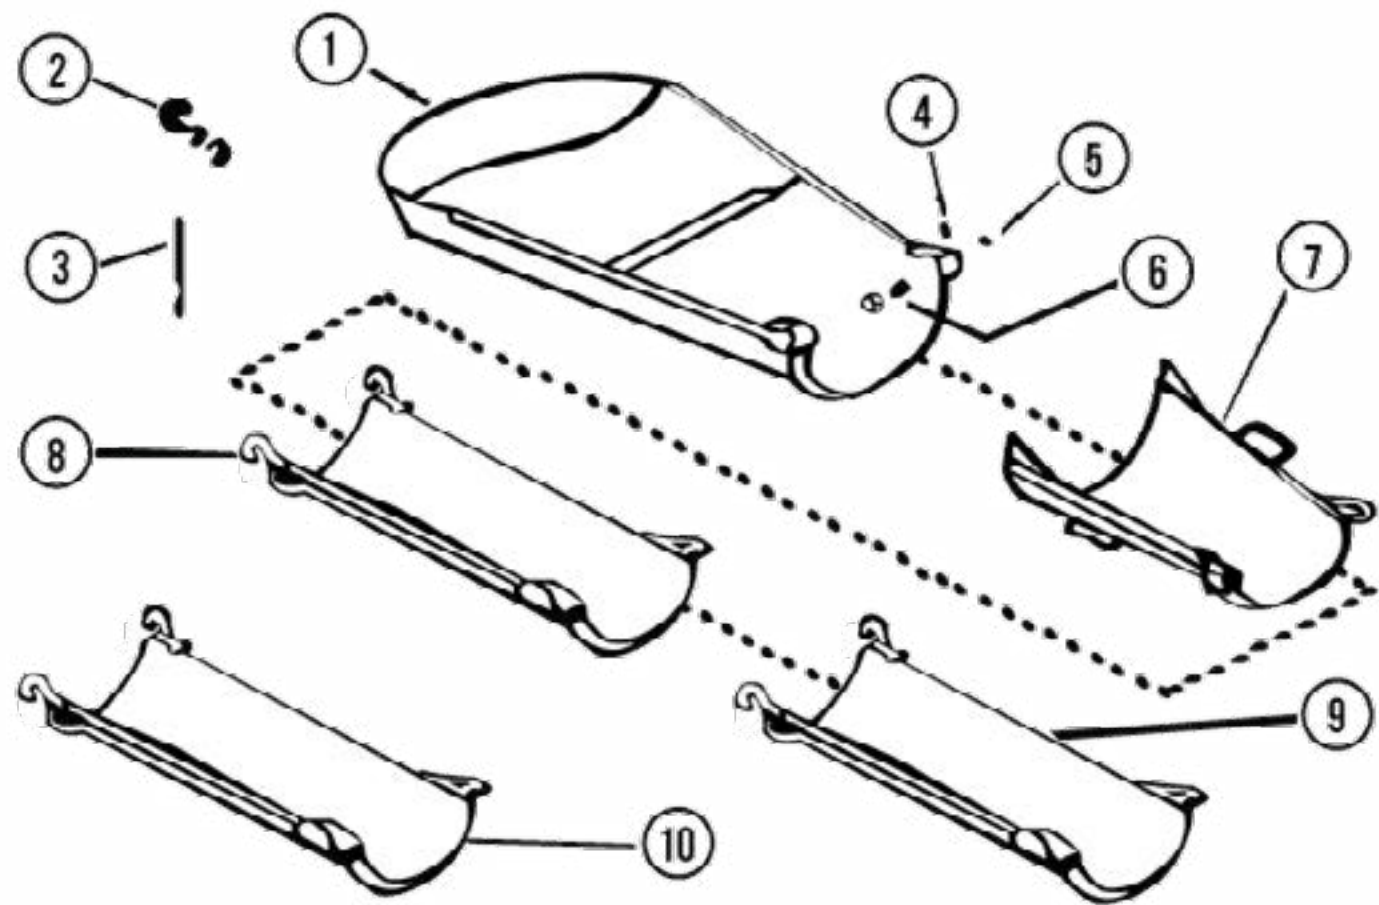

CONTINENTAL STANDARD CHUTES

ITEM	PART #	QTY.	DESCRIPTION	LINK
1	90512820	1	Standard Main Chute	link
3	10500010	1	Main Chute Mounted Latch System	link
5	37276	2	7/8in-9 UNC Nut	link
6	15417	2	7/8in-9 x 3.5in UNC Grade 8 Bolt	link
7	90522495	1	Standard 30in Fold Over Chute	link
7A	90522595	1	Standard 24in Fold Over Chute	link
7B	90522695	1	Standard 36in Fold Over Chute	link
8-10	10530092	2	14 Gage 48in Extension Standard Chute	link
--	10539216	2	16 Gage 48in Extension Standard Chute	link
--	10530192	2	Standard Aluminum 48in Extension	link
--	10530092L	1	Universal Steel Extension Chute Liner	link
--	10530192L	1	Universal Aluminum Extension Chute Liner	link