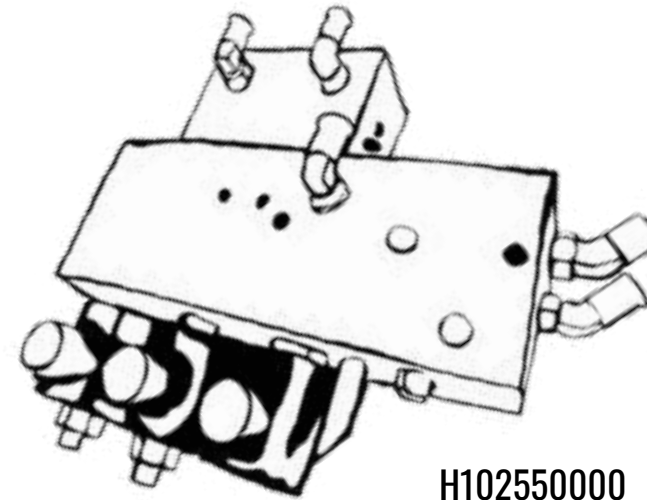

H102550000

PART #	DESCRIPTION	LINK
H102550000	Chute Block Manifold Assembly	link