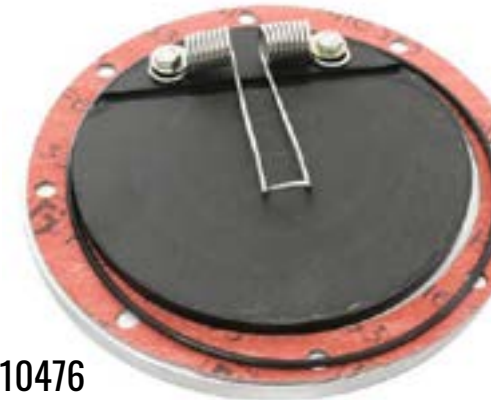

PART #	DESCRIPTION	LINK
80110476	6.75in Kit - Includes Flapper, Spring, Flange, and Bolts	link

80110404