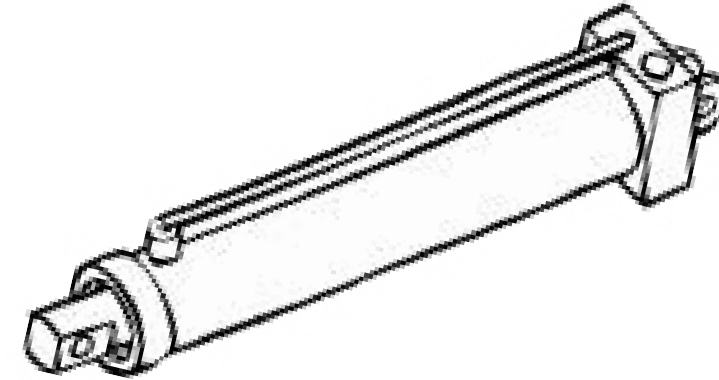

19070

PART #	DESCRIPTION	LINK
19070	Chute Lift Cylinder	link