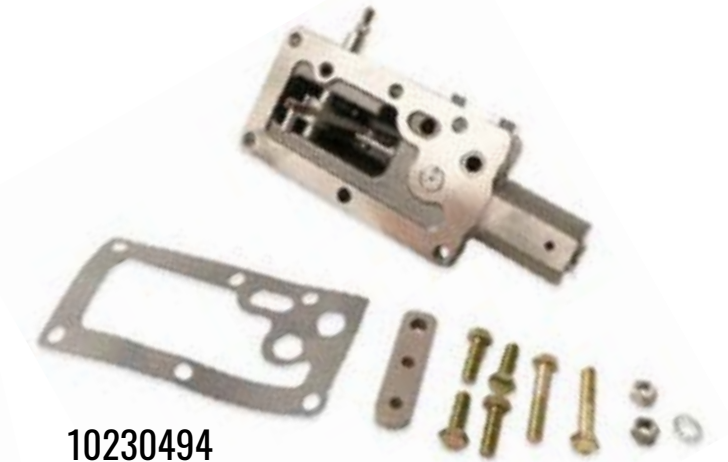

10230494

PART #	DESCRIPTION	LINK
10230494	NEW Pump Control Valve	link