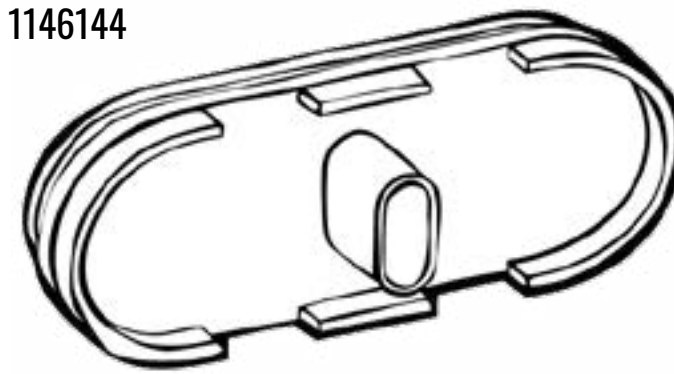

MCNEILUS ELECTRICAL

1146144

PART #	DESCRIPTION	LINK
1146144	10LED Red Stop/ Turn/Tail	link

0128107