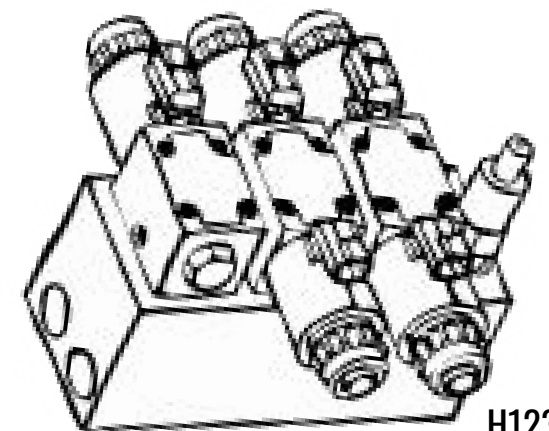

H12338

PART #	DESCRIPTION	LINK
H12338	Front Manifold Valve Assembly	link