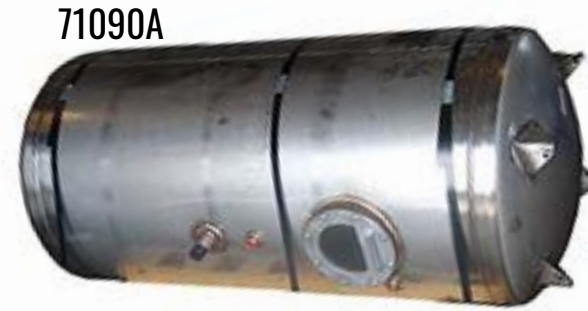

30361750

PART #	DESCRIPTION	LINK
30361750	Remote Control Pendant Connector Female Housing	link

30389104

PART #	DESCRIPTION	LINK
30389104	Remote Control Harness	link

PART #	DESCRIPTION	LINK
71090	90 Gallon Steel Water Tank	link