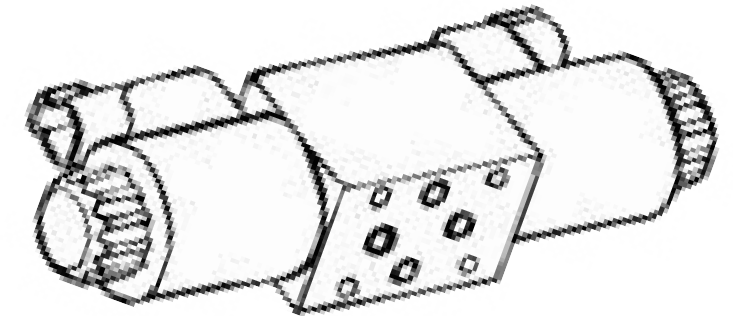

21172

PART #	DESCRIPTION	LINK
21172	D03 Solenoid Valve For 18837	link