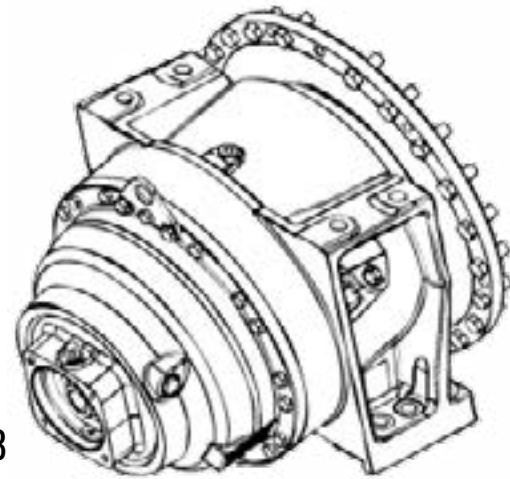

18848

PART #	DESCRIPTION	LINK
18848	New Mixer Drum Drive Gearbox	link