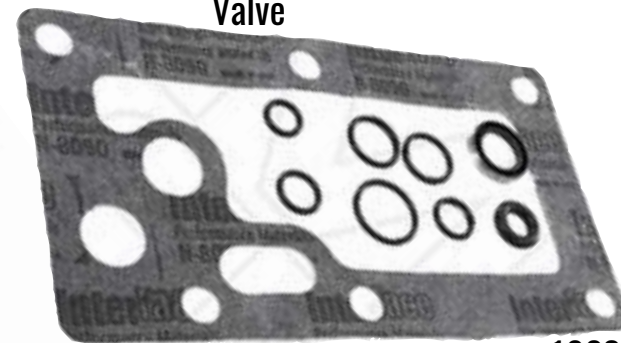

10230600

PART #	DESCRIPTION	LINK
10230500	Gasket Seal Kit for Manual Eaton Control Valves	link