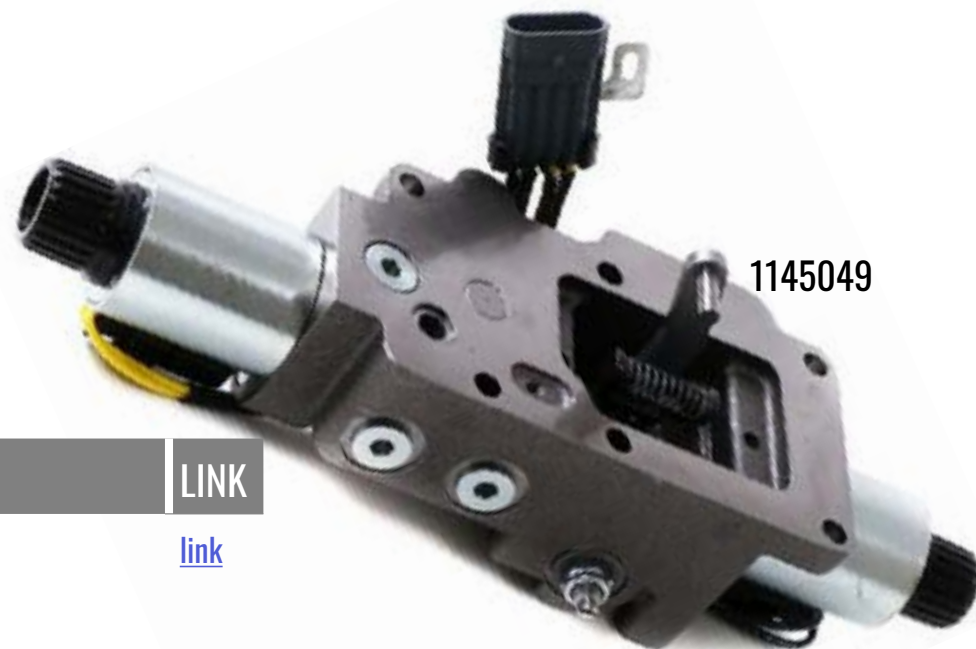

1145049

PART #	DESCRIPTION	LINK
1145049	Control Valve	link

MCNEILUS HYDRAULIC CONTROL VALVES / CHUTE LIFTERS

1140768

PART #	DESCRIPTION	LINK
1140768	Eaton 12V EP Control Valve Coil With Diode	link

1404743

PART #	DESCRIPTION	LINK
1404743	Eaton EP Control Cartridge With Capnut O-Ring and Gasket	link