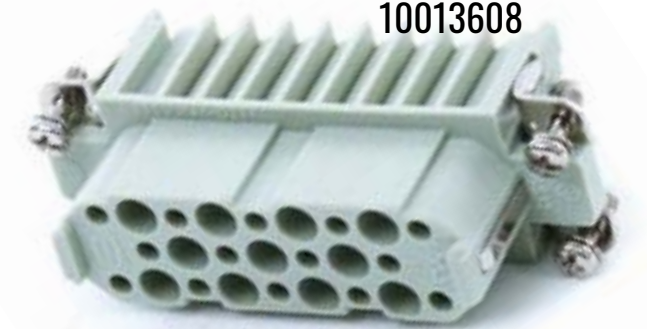

PART #	DESCRIPTION	LINK
30353758	Weather-Pack	link

30389114

PART #	DESCRIPTION	LINK
30389114	14-20 Gauge Terminal Contact Pin	link

30353752

PART #	DESCRIPTION	LINK
30353752	Female Crimp Pin for 30361593 Remote Control Pendant	link

10013608

PART #	DESCRIPTION	LINK
10013608	25 Pole + PE Socket Insert for 30361593 Remote Control Pendant	link

30361750