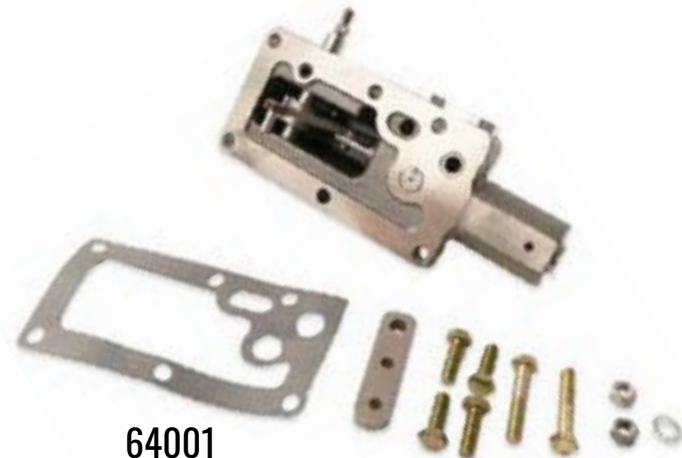

64001

PART #	DESCRIPTION	LINK
64001	Manual Control Valve	link
64001RB	Rebuilt Manual Control Valve	link