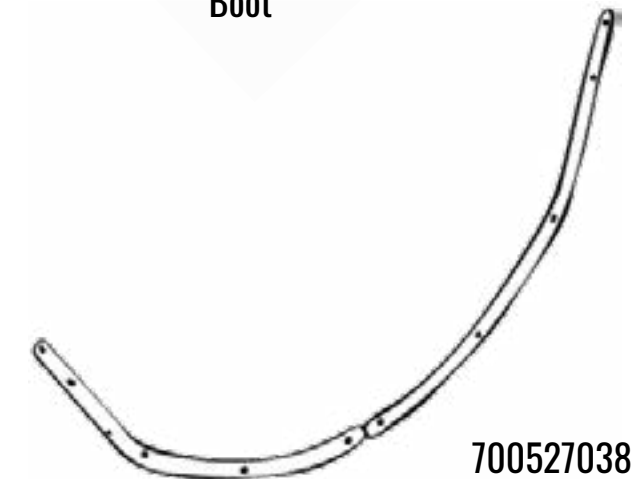

PART #	DESCRIPTION	LINK
S420001100	Collector Chute Discharge Hopper Bib	link

700527038

PART #	DESCRIPTION	LINK
700527038	Plate Collector	link

300209005