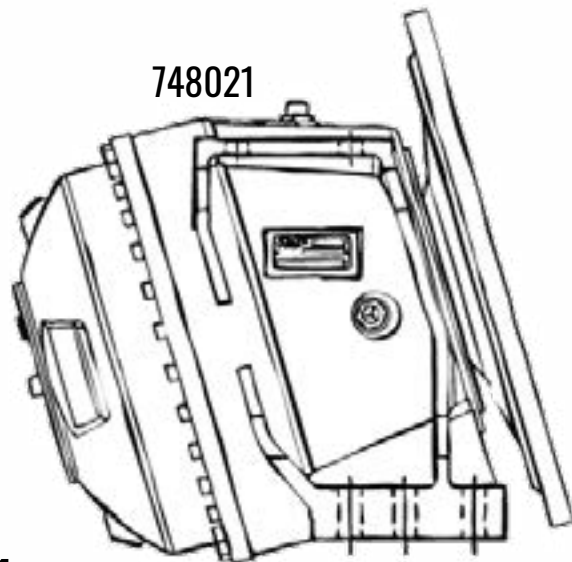

748009

PART #	DESCRIPTION	LINK
748009	Mixer Drum Drive Gearbox	link

745005

PART #	DESCRIPTION	LINK
745005	ZF PK7500 Gearbox-Rebuilt Exchange	link

748010

PART #	DESCRIPTION	LINK
748010	Drum Drive Gearbox - Ecomix II	link