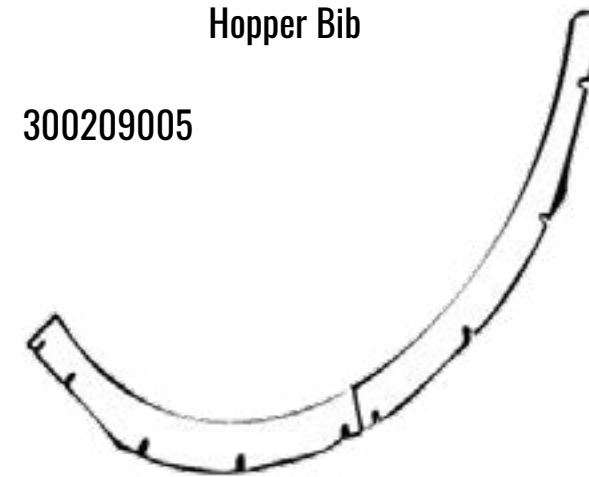

PART #	DESCRIPTION	LINK
300209005	Drum Wiper	link