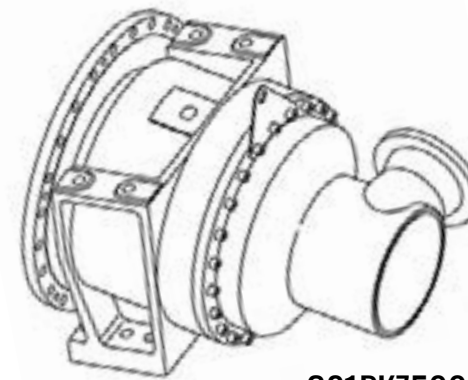

KIMBLE HYDRAULIC SYSTEM PARTS

G21PK75000