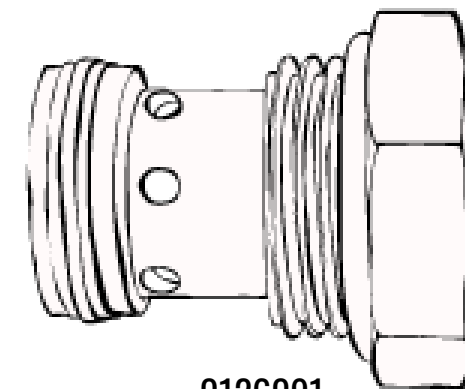

0126091

PART #	DESCRIPTION	LINK
0126091	Chute Check Valve	link