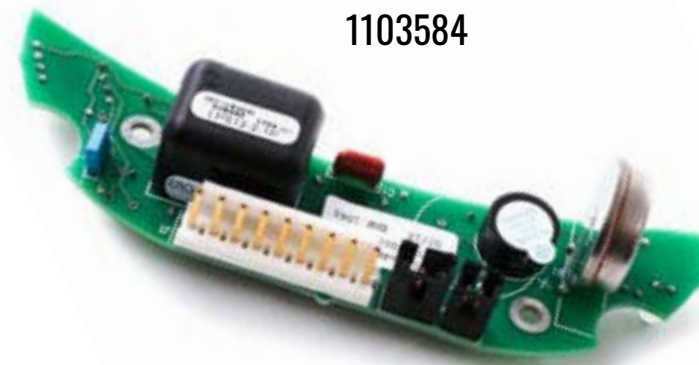

PART #	DESCRIPTION	LINK
1155960	Constant Speed LED Push Button Switch	link

1103584

PART #	DESCRIPTION	LINK
1103584	Pendant PCB Counter Board Assembly	link

0189504