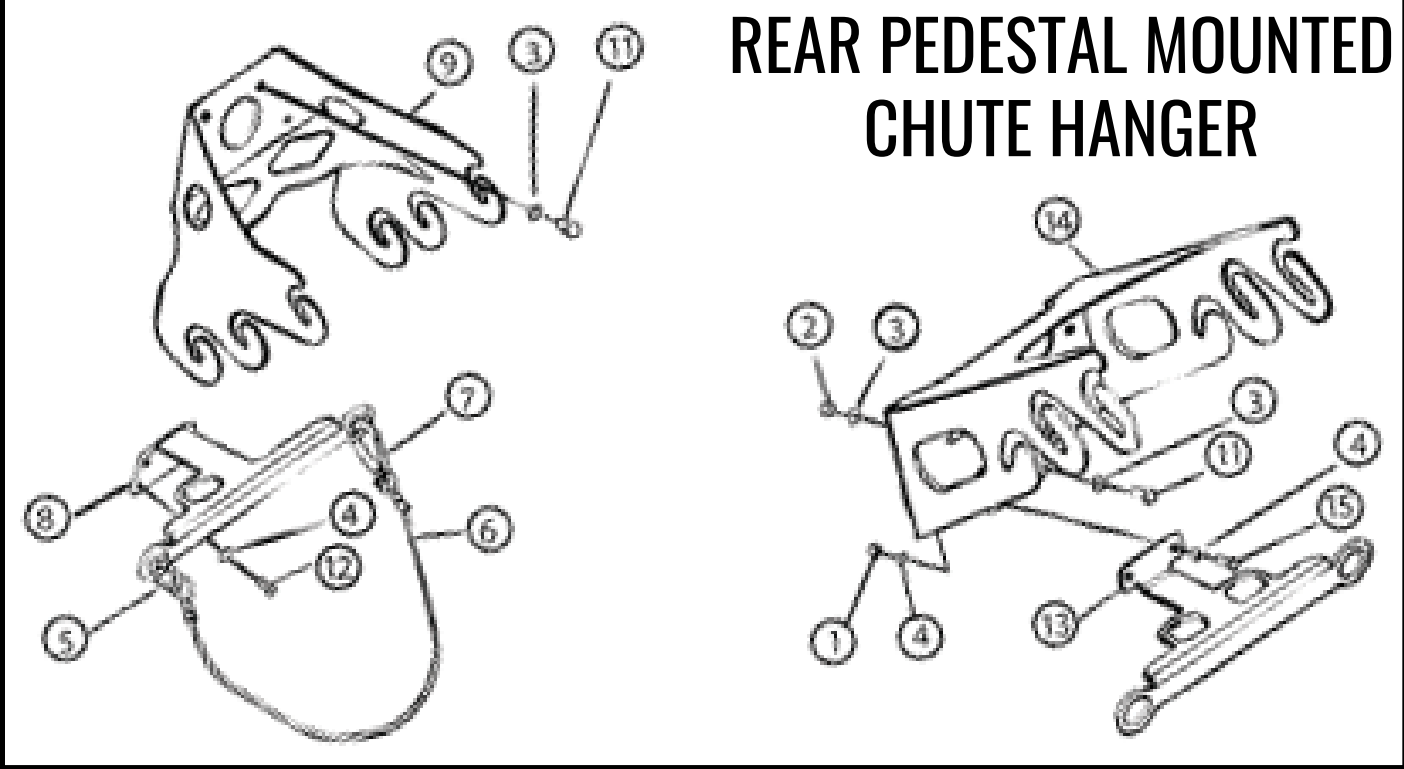

HOUSBY CHUTES

FRAME MOUNTED
VERTICAL CHUTE RACK
STANDARD CHUTES ONLY

REAR PEDESTAL MOUNTED
CHUTE HANGER

ITEM	PART #	DESCRIPTION	LINK
------	--------	-------------	------

8	21513	Chute Rack	link
---	-------	------------	----------------------