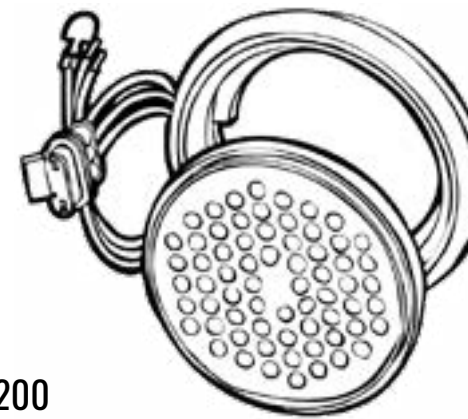

PART #	DESCRIPTION	LINK
1232200	LED 4in Round Warning	link

0110050