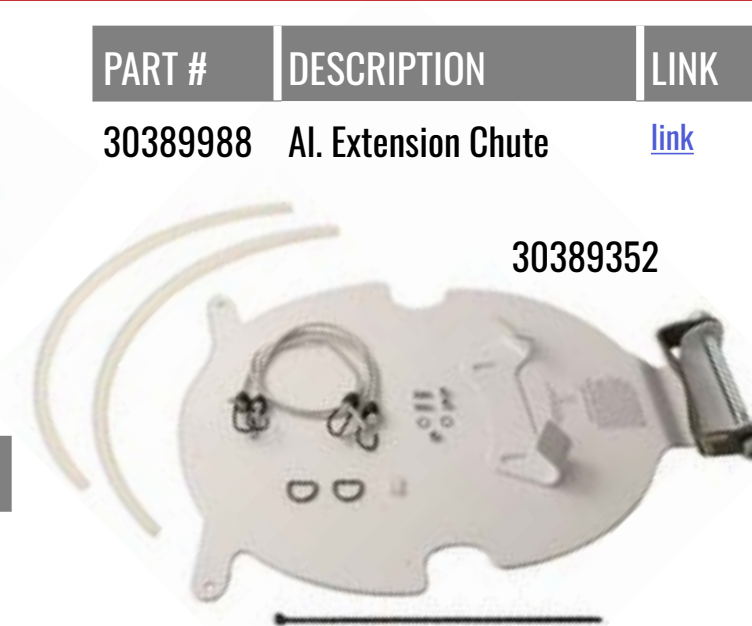

98389320

PART #	DESCRIPTION	LINK
98389320	Al. Extension Chute	link

SCHWING CHUTES AND ACCESSORIES

30386261

PART #	DESCRIPTION	LINK
30386261	Tapered Extension Chute	link

30386564

PART #	DESCRIPTION	LINK
30386564	Chute Rock Blocker	link