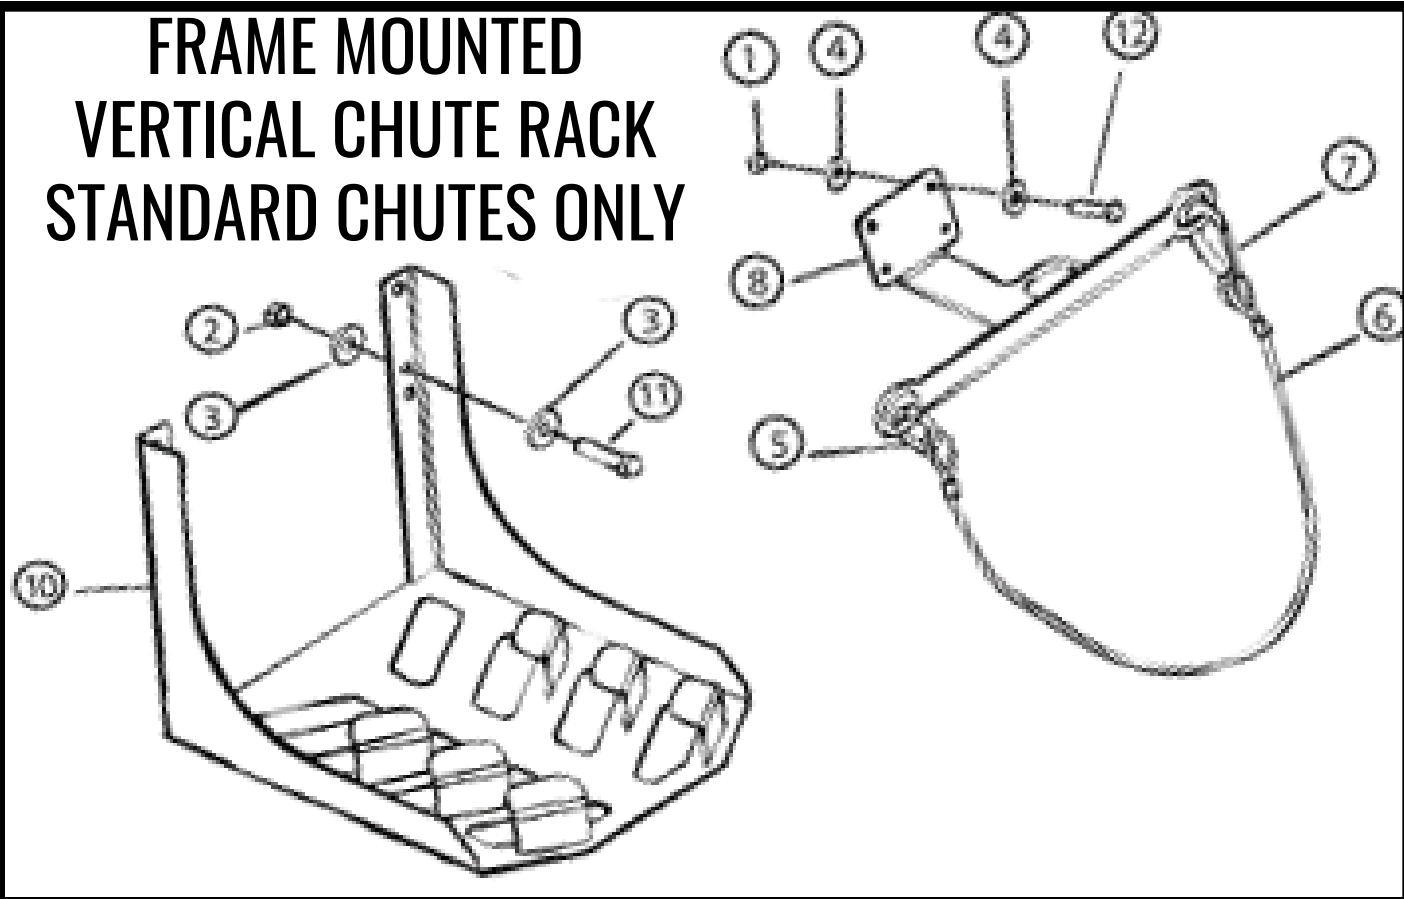

HOUSBY CHUTES

FRAME MOUNTED
VERTICAL CHUTE RACK
STANDARD CHUTES ONLY

REAR PEDESTAL MOUNTED
CHUTE HANGER

ITEM	PART #	DESCRIPTION	LINK
------	--------	-------------	------

8	21513	Chute Rack	link
---	-------	------------	----------------------