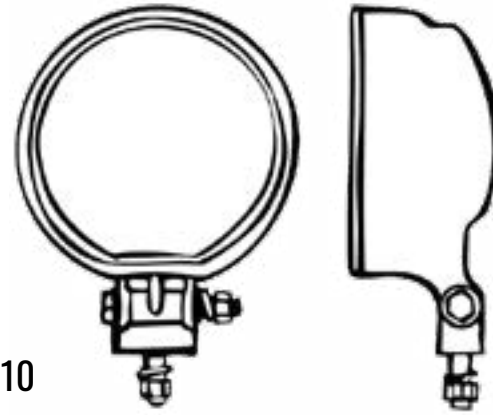

1488966

PART #	DESCRIPTION	LINK
1488966	6mm 12 Volt Multi-Colored Light	link

MCNEILUS ELECTRICAL

0128105

PART #	DESCRIPTION	LINK
0128105	Red Grommet Mount LED Light	link

1275810

PART #	DESCRIPTION	LINK
1275810	Work Light Round	link