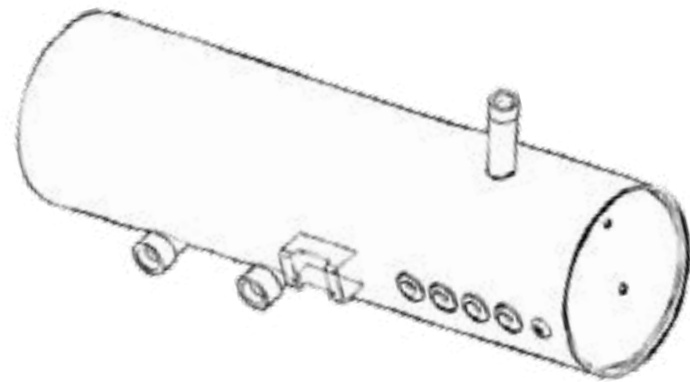

30389925

PART #	DESCRIPTION	LINK
30389925	Tank Breather-1"	link

30389148

PART #	DESCRIPTION	LINK
30389148	18 Gallon Hydraulic Reservoir	link

30389719

PART #	DESCRIPTION	LINK
30389719	Hydraulic Oil Tank Strainer Fitting	link