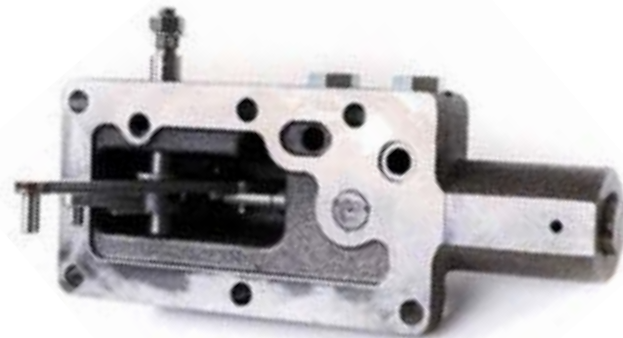

SCHWING HYDRAULIC SYSTEM PARTS

30386196

PART #	DESCRIPTION	LINK
30386196	RE Control Manual Bypass Valve with Adjustment Knob	link

30386278

PART #	DESCRIPTION	LINK
30386278	Pump RE Control Valve Gasket	link