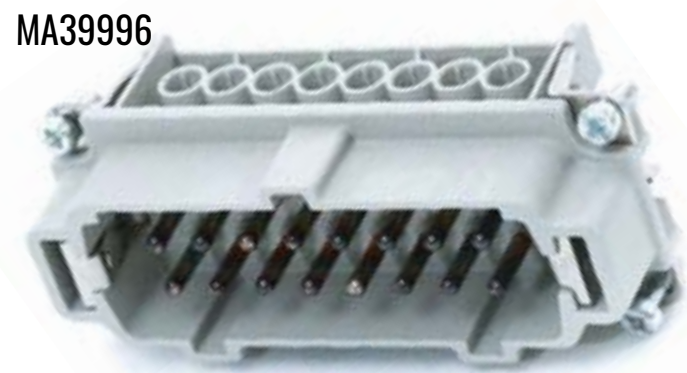

HH01246030

PART #	DESCRIPTION	LINK
HH01246030	Cord Grip	link

HH01224005

PART #	DESCRIPTION	LINK
HH01224005	3/4in Strain Relief	link

LONDON CONTROLS

PART #	DESCRIPTION	LINK
MA39996	Control Handle Female Receptacle	link