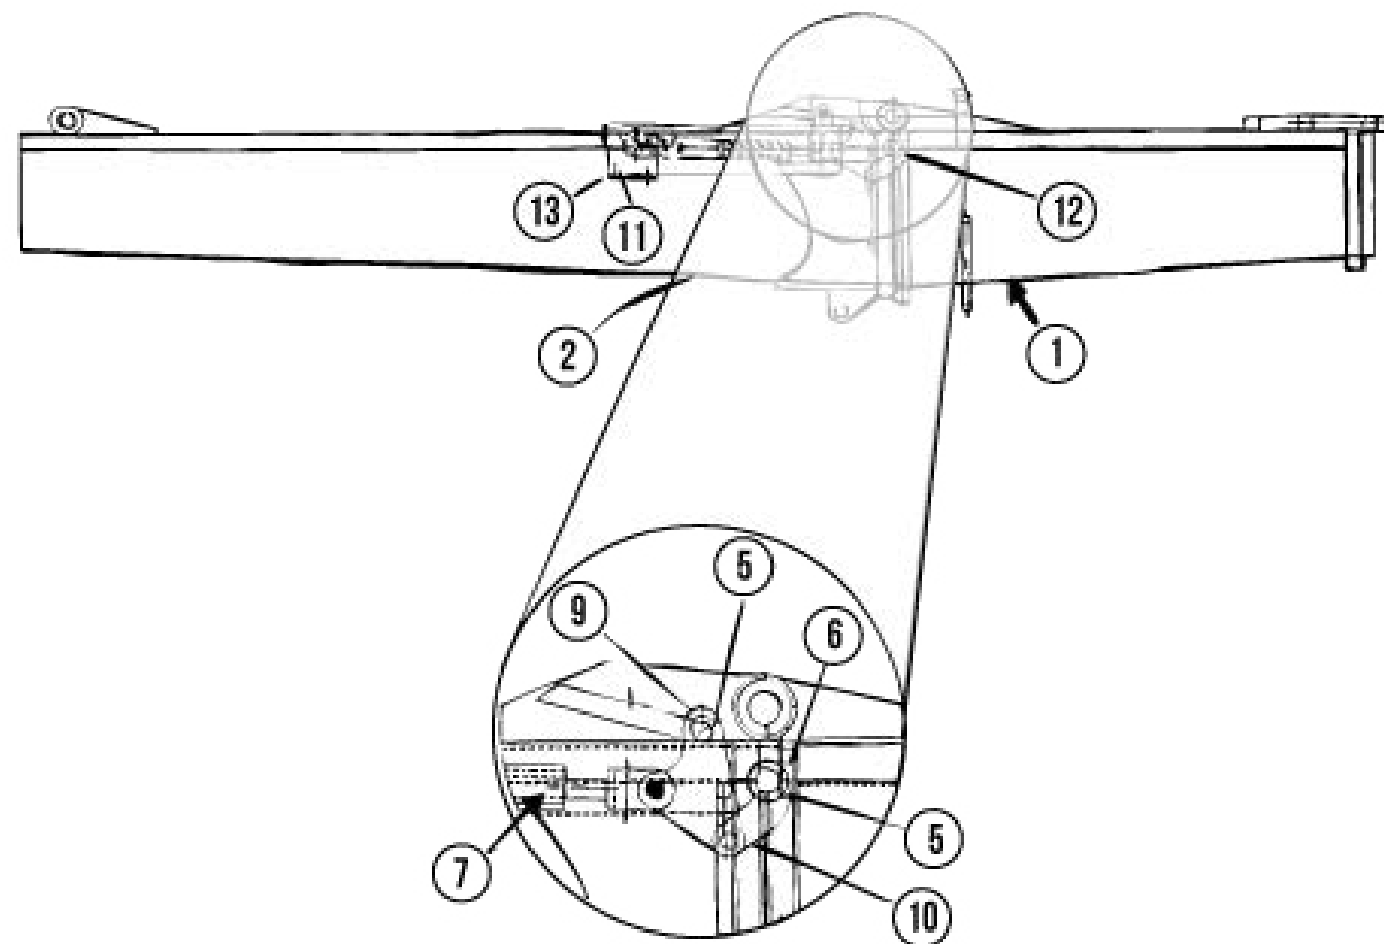

KIMBLE CHUTES

ITEM	PART #	DESCRIPTION	LINK

1	S0200AA000	Mixer Foldback Chute - Tapered Flip	link
2	S0100AB000	Main Chute	link