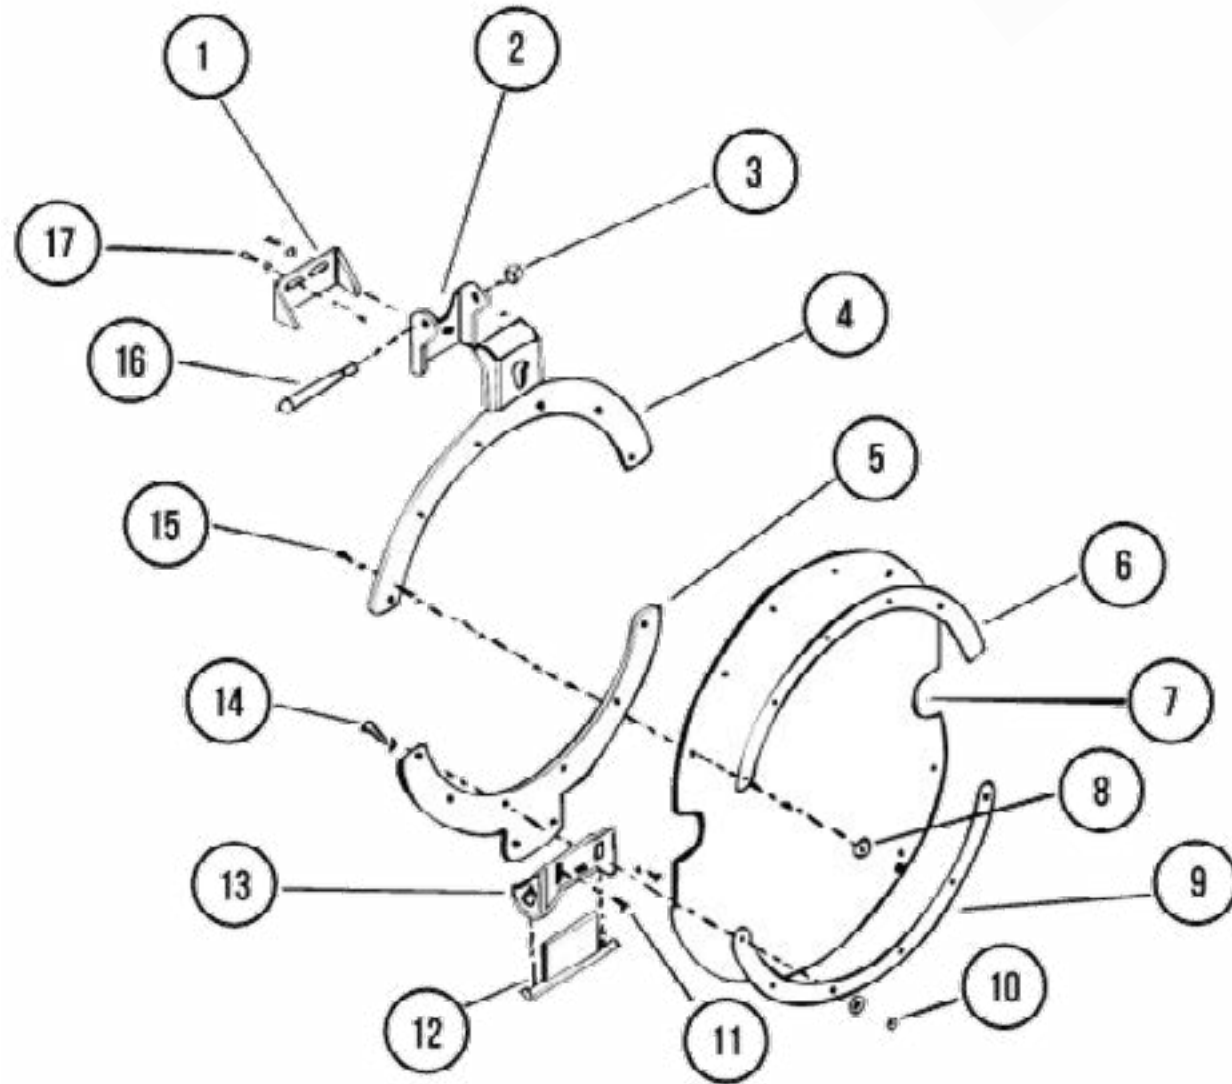

90500267

011