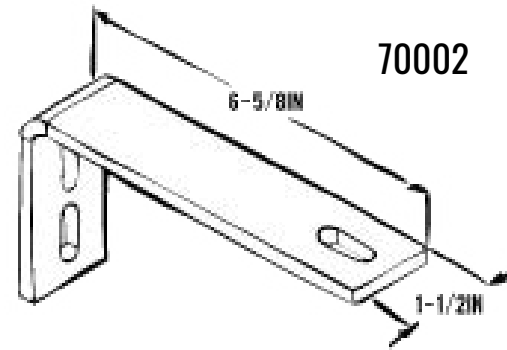

PART #	DESCRIPTION	LINK
70002	Water Tank Sight Gauge Mount	link