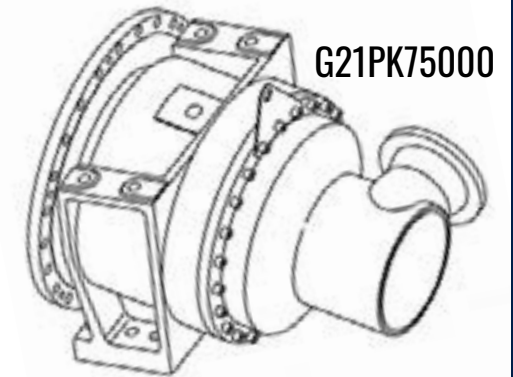

PART #	DESCRIPTION	LINK
G21PK75000	New Mixer Drum Drive Gearbox	link