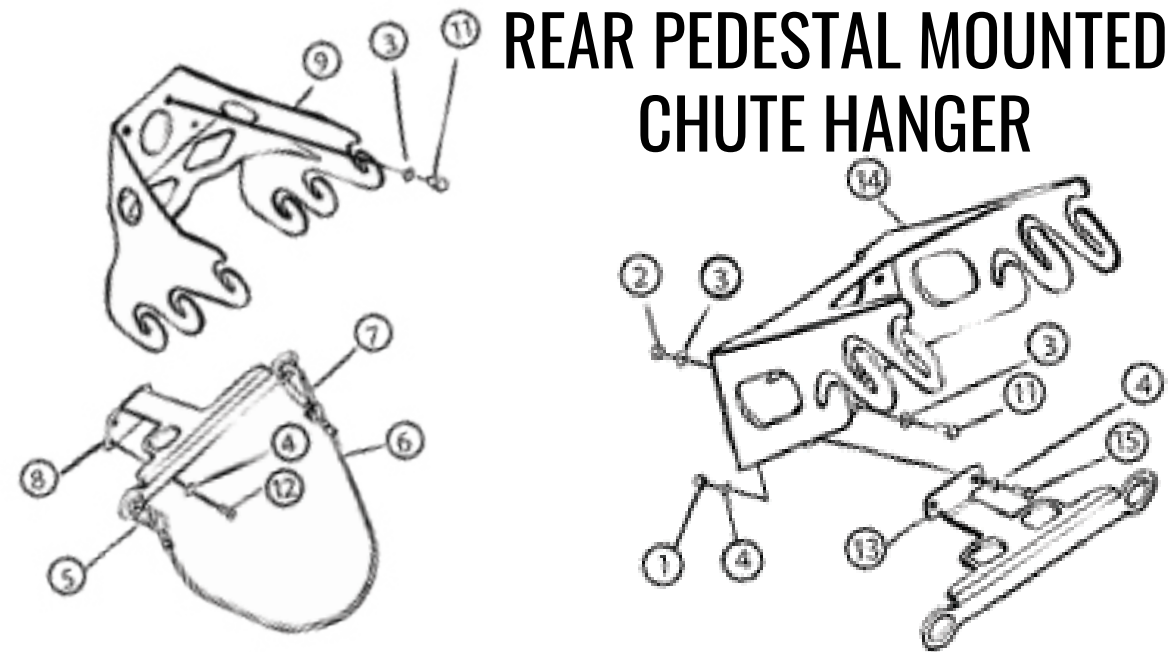

017

HOUSBY CHUTES

FRAME MOUNTED VERTICAL CHUTE RACK STANDARD CHUTES ONLY

REAR PEDESTAL MOUNTED CHUTE HANGER

ITEM	PART #	DESCRIPTION	LINK
8	21513	Chute Rack	link

018

HOUSBY CHUTES

H10720