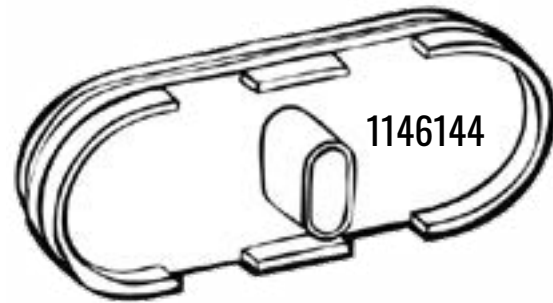

MCNEILUS ELECTRICAL

PART #	DESCRIPTION	LINK
1146144	10LED Red Stop/ Turn/ Tail	link