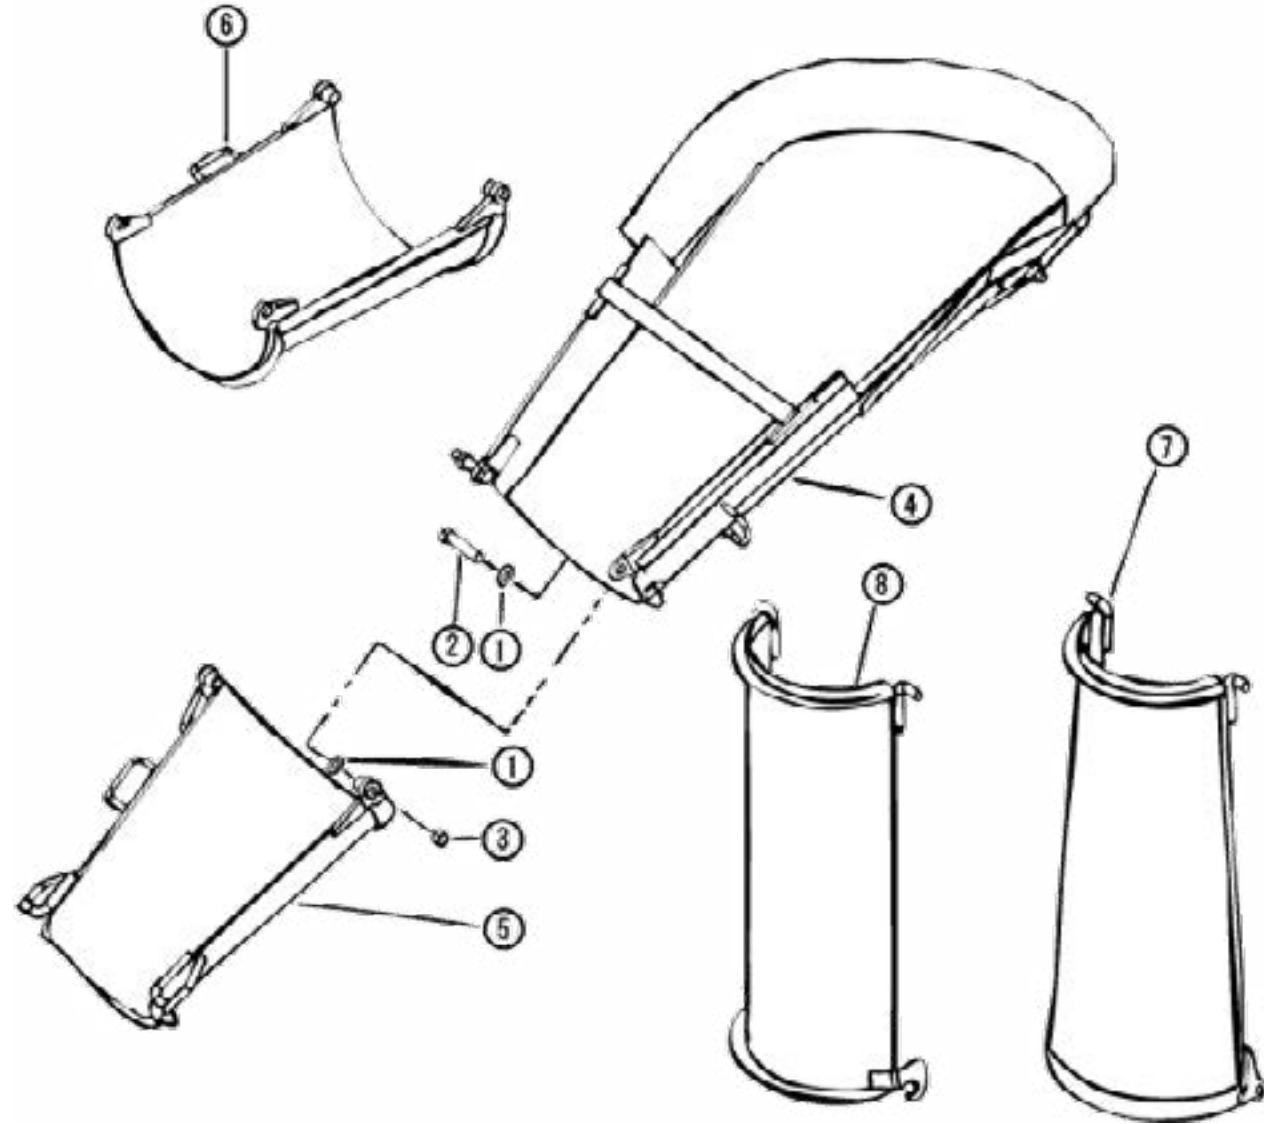

HOUSBY CHUTES

ITEM	PART #	DESCRIPTION	LINK
8	18821	Standard Steel Extension Chute	link
--	18821L	Universal Steel Extension Chute Liner	link
--	27360	Lightweight Extension Chute	link
--	28393	Aluminum Extension Chute	link
--	28393L	Standard Aluminum Liners	link

017