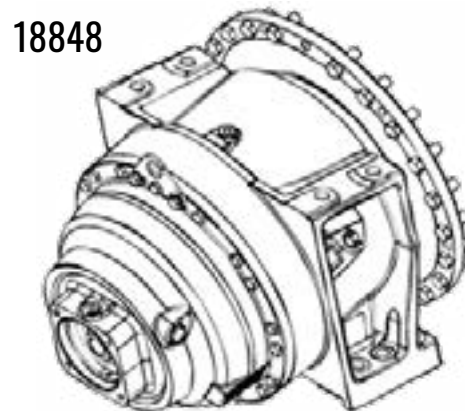

18848

PART #	DESCRIPTION	LINK

18848 New Mixer Drum Drive Gearbox [link](#)