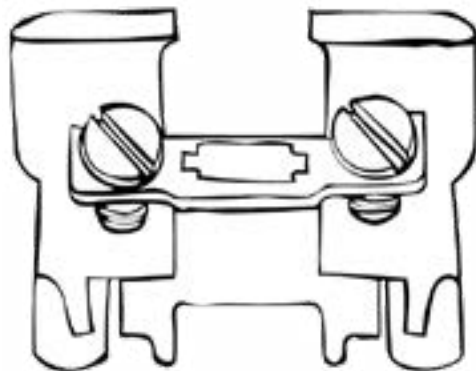

HH01182001

PART #	DESCRIPTION	LINK
HH01182001	Terminal Block	link

447