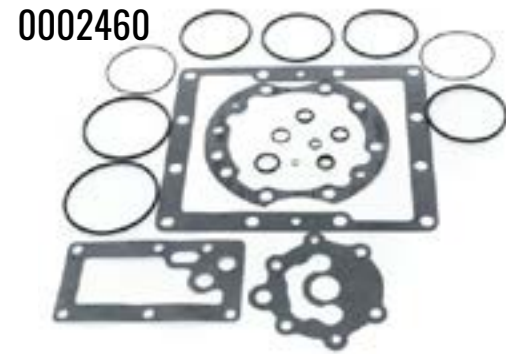

MCNEILUS HYDRAULIC SYSTEM PARTS

PART #	DESCRIPTION	LINK

0002460 Hydraulic Pump Seal and Gasket Kit [link](#)

1359061