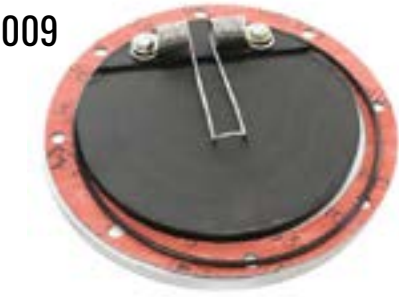

PART #	DESCRIPTION	LINK
725009	6.75in Water Tank Flapper Assembly	link

362