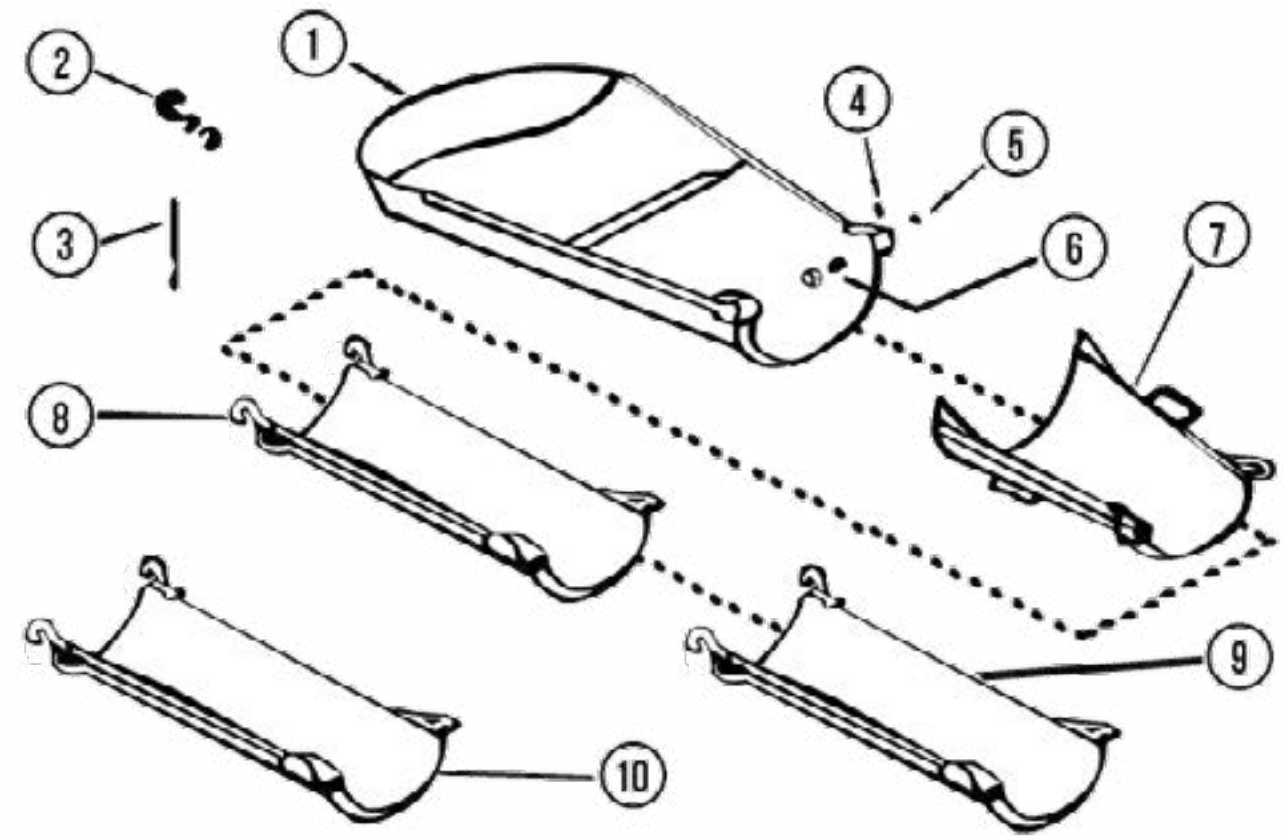

42400

PART #	DESCRIPTION	LINK
42400	Standard Steel Extension Chute	link

005

CONTINENTAL CHUTES

ITEM	PART #	QTY.	DESCRIPTION	LINK
1	90512820	1	Standard Main Chute	link
3	10500010	1	Main Chute Mounted Latch System	link
7	90522495	1	Standard 30in Fold Over Chute	link
7A	90522595	1	Standard 24in Fold Over Chute	link
7B	90522695	1	Standard 36in Fold Over Chute	link
8-10	10530092	2	14 Gage 48in Extension Standard Chute	link
--	10539216	2	16 Gage 48in Extension Standard Chute	link
--	10530192	2	Standard Aluminum 48in Extension	link
--	10530092L	1	Universal Steel Extension Chute Liner	link
--	10530192L	1	Universal Aluminum Extension Chute Liner	link