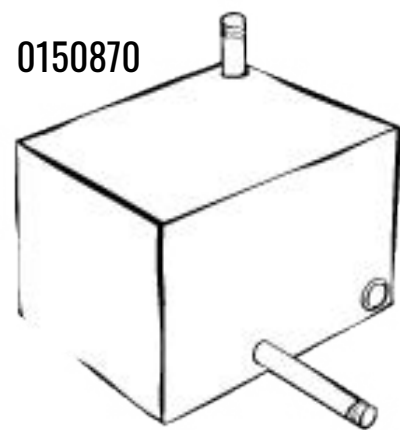

PART #	DESCRIPTION	LINK
0150870	Square Hydraulic Oil Tank Reservoir	link