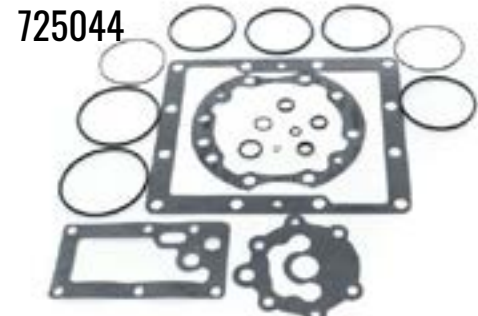

CON-TECH HYDRAULIC SYSTEM PARTS

PART #	DESCRIPTION	LINK

725044 Hydraulic Pump Seal and Gasket Kit [link](#)