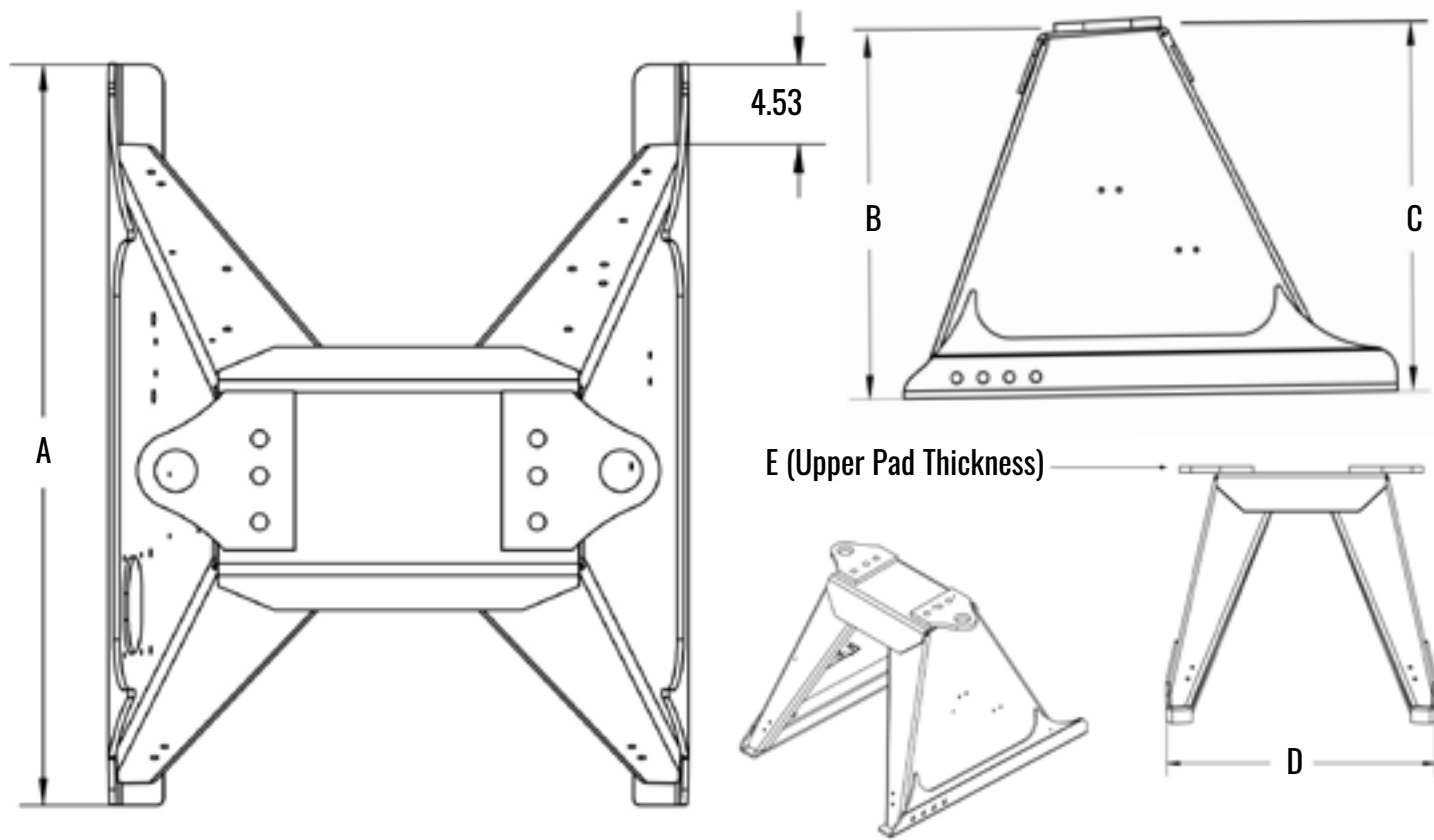

FRONT PEDESTAL ORDER SPEC SHEET

Part # _____

DIMENSIONS

A _____
B _____
C _____
D _____
E _____

Sales Person _____
Mixer Size _____
Unit # _____
Customer Name _____
Street Address _____
City _____
State _____
Zip Code _____
Contact Person _____

www.mpparts.com 1.800.881.1843