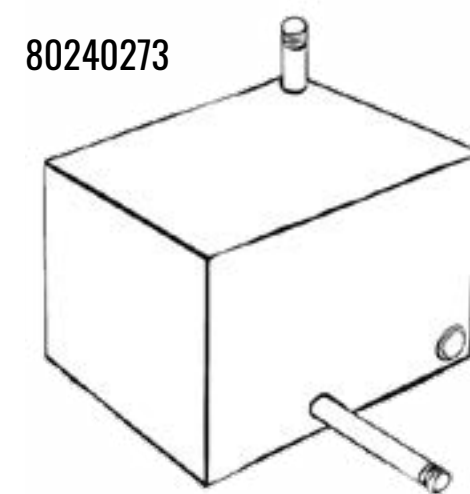

CONTINENTAL HYDRAULIC SYSTEM PARTS