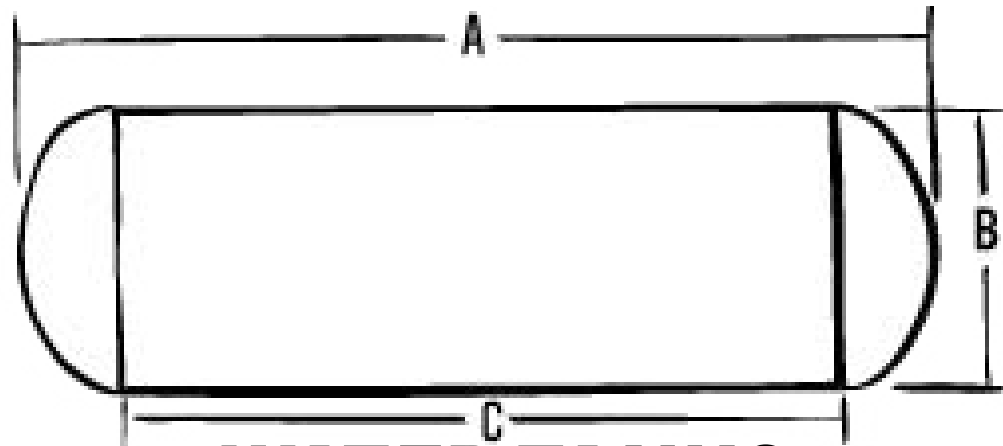

CONTINENTAL WATER SYSTEMS

WATER TANKS

B = 24IN HEAD

90 Gallon: C = 39in / A = 49in

125 Gallon: C = 60in / A = 70in

150 Gallon: C = 72in / A = 82in

B = 26IN HEAD

100 Gallon: C = 40in / A = 48in