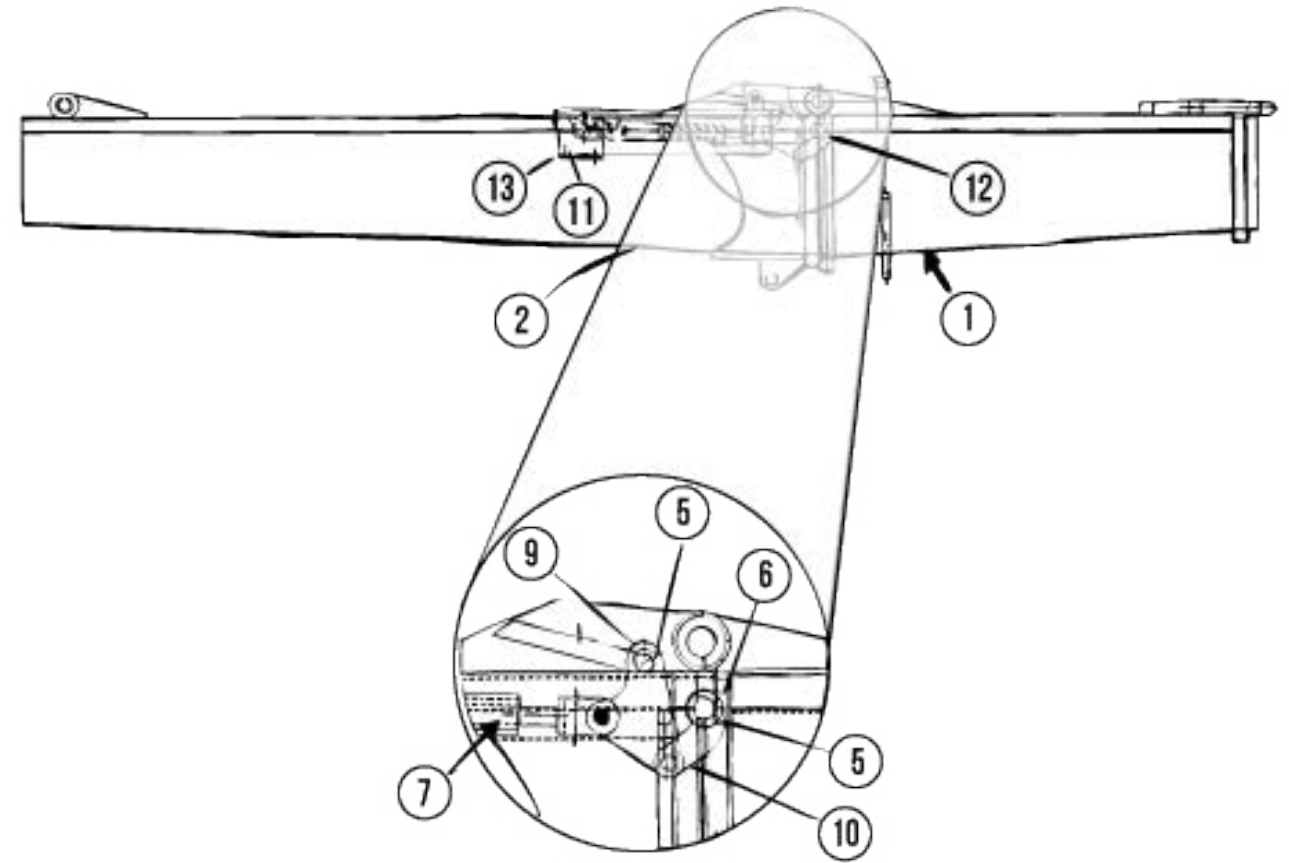

80532235

PART #	DESCRIPTION	LINK
80532235	Aluminum Extension Chute-Heavy Duty	link

PART #	DESCRIPTION	LINK
21704	Chute Frame Mounted Rack Assembly	link

21704

KIMBLE CHUTES

ITEM	PART #	DESCRIPTION	LINK
1	S0200AA000	Mixer Foldback Chute - Tapered Flip	link
2	S0100AB000	Main Chute	link