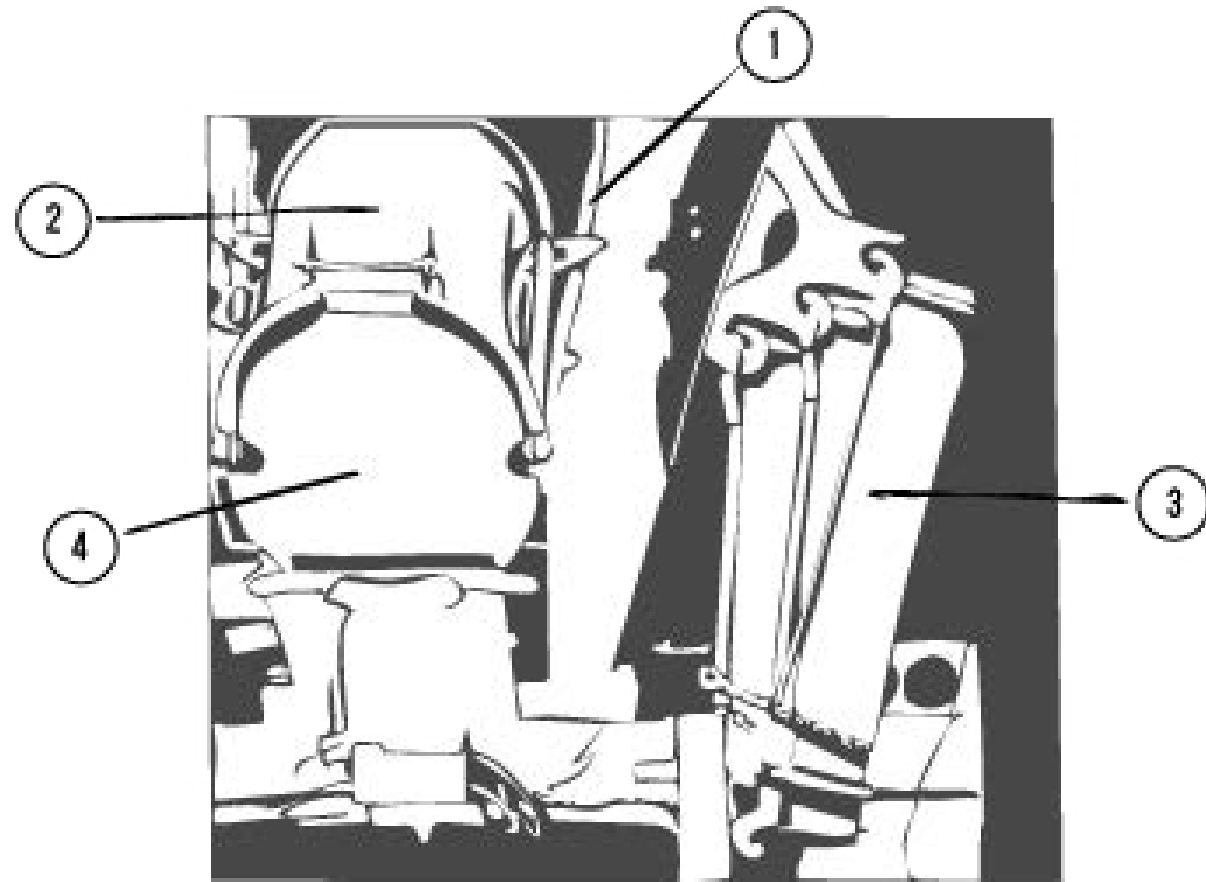

KIMBLE CHUTES

ITEM	PART #	QTY	DESCRIPTION	LINK
Ref	S0100BH000		Main and Fold Over Chute Assembly	link
1	S0100AB000	1	Main Chute	link
	S0200AA000	AR	Mixer Foldback Chute	link
3	S022013800	AR	Extension Chute	link
	S022013800L	AR	Universal Steel Extension Chute Liner	link
Ref	S022014000	AR	Aluminum Extension Chute	link
Ref	S022014100	AR	Aluminum Standard Extension Chute	link
	S022014100L	AR	Aluminum Extension Chute Liner	link