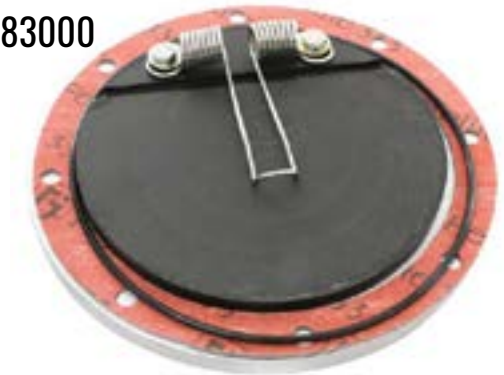

PART #	DESCRIPTION	LINK
S175083000	6.75in Water Tank Flapper Assembly - Flopper Kit	link

200080103