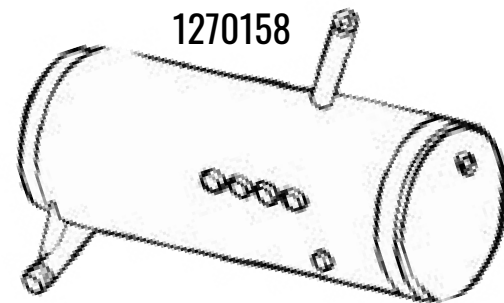

PART #	DESCRIPTION	LINK
1270158	13 Gallon Oil Reservoir with Mount	link