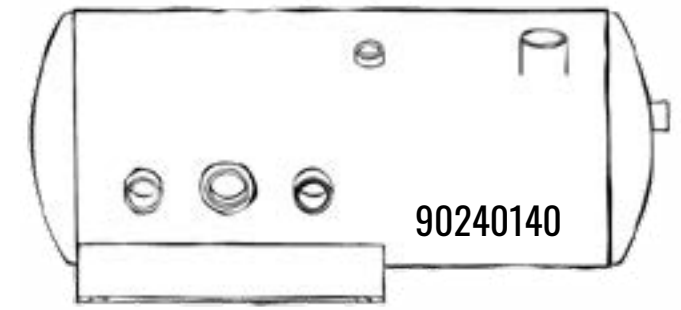

CONTINENTAL HYDRAULIC SYSTEM PARTS

PART #	DESCRIPTION	LINK

10630645 Greaseable 1350 U-Joint [link](#)

PART #	DESCRIPTION	LINK

10632634 Tapered End Yoke [link](#)

PART #	DESCRIPTION	LINK

10630638 U-Joint Bolt Kit [link](#)

PART #	DESCRIPTION	LINK

10630634 Tapered End Yoke [link](#)

PART #	DESCRIPTION	LINK

10630636 U-Joint Bolt Kit [link](#)

PART #	DESCRIPTION	LINK

80240030 Hydraulic Oil Tank Reservoir [link](#)

CONTINENTAL HYDRAULIC SYSTEM PARTS

PART #	DESCRIPTION	LINK

80240273 Square Hydraulic Oil Tank Reservoir [link](#)

PART #	DESCRIPTION	LINK

70719 Power Unit-Push Button/Electric Chute Lifter [link](#)

PART #	DESCRIPTION	LINK

10771700 ZT PM90 Gearbox [link](#)

PART #	DESCRIPTION	LINK

90240140 Hydraulic Oil Reservoir [link](#)

PART #	DESCRIPTION	LINK

70625 Dyna Chute Power Unit with Manual Handle [link](#)

10771700