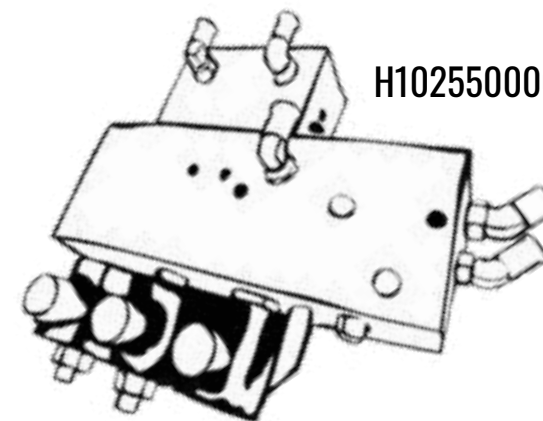

H102550000

PART #	DESCRIPTION	LINK

H102550000 Chute Block Manifold Assembly [link](#)