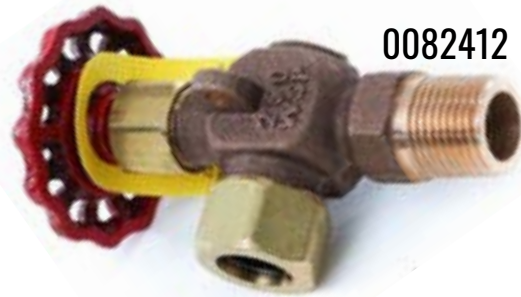

MCNEILUS WATER SYSTEMS

NO PIC

PART #	DESCRIPTION	LINK

0126118	Spring Loaded Valve with Drain Hole	link

1230281

PART #	DESCRIPTION	LINK

1230281	Saddle Mount Bracket	link

0082412

PART #	DESCRIPTION	LINK

0082412	Water Gauge Valve - Upper	link

1543271

PART #	DESCRIPTION	LINK

1543271	1/2in FPT X MPT Brass Angle Ball Valve	link

401