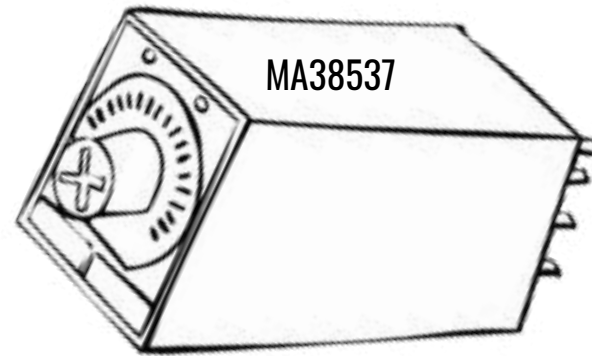

PART #	DESCRIPTION	LINK
MA38537	Time Delay Relay	link

NO PIC

PART #	DESCRIPTION	LINK
HH00936001	Work Lamp LED 4in Round Flood	link

MB40728