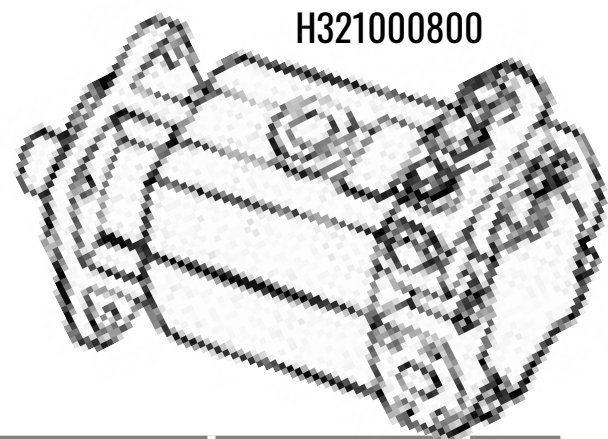

H321000800

PART #	DESCRIPTION	LINK

H321000800 Speed Sensor Motor [link](#)