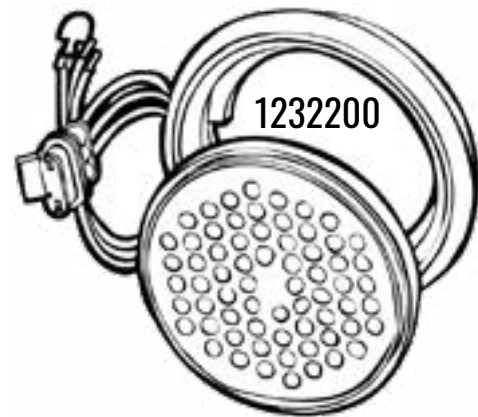

PART #	DESCRIPTION	LINK
1232200	LED 4in Round Warning	link