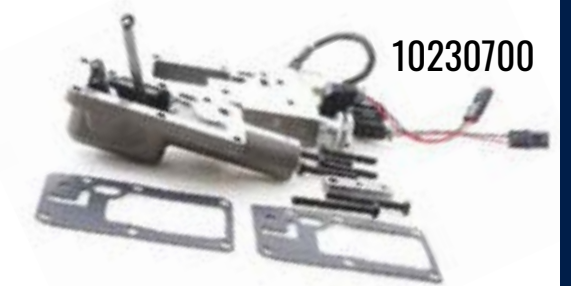

PART #	DESCRIPTION	LINK
10230700	RE Control with Manual Control Kit	link