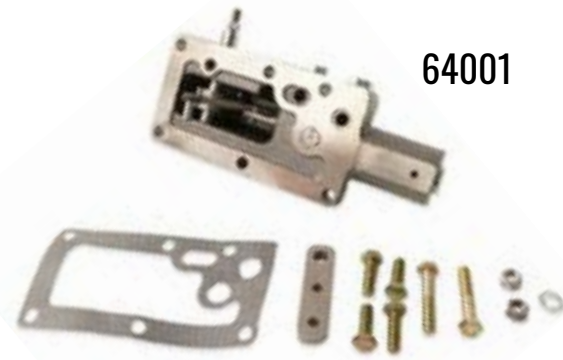

PART #	DESCRIPTION	LINK
64001	Manual Control Valve	link
64001RB	Rebuilt Manual Control Valve	link