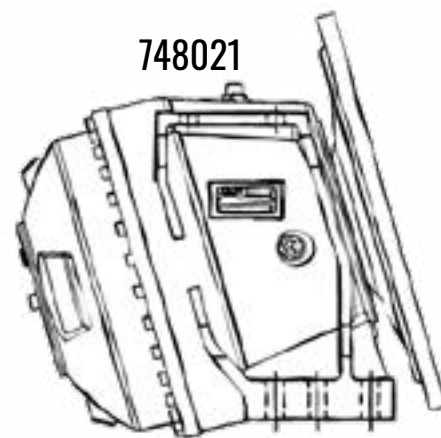

748021

PART #	DESCRIPTION	LINK
748021	Gearbox Drum 7.1	link