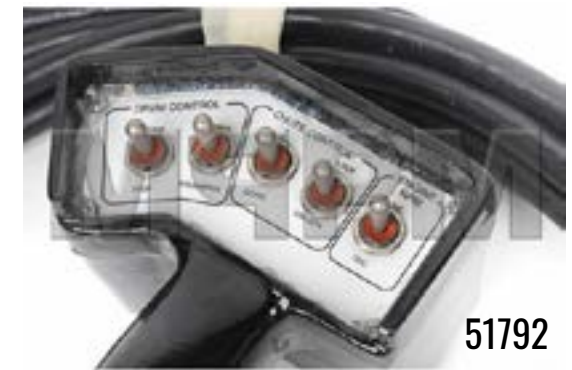

PART #	DESCRIPTION	LINK
29368	Clevis Pin	link

2639

PART #	DESCRIPTION	LINK
2639	Rocker Switch	link

51792

PART #	DESCRIPTION	LINK
51792	Rear Remote Control Pendant Assembly	link

6128

PART #	DESCRIPTION	LINK
6128	2-Position Momentary Switch	link