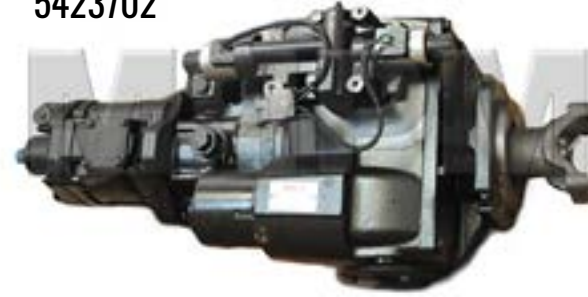

HOUSBY PUMPS AND MOTORS

5423702

PART #	DESCRIPTION	LINK
5423702	Hydraulic Pump - CW with EP Control Valve Exchange B-PAD	link

KIMBLE PUMPS AND MOTORS

PART #	DESCRIPTION	LINK
--------	-------------	------

H311001900 Hydraulic Pump - CW APAD with RE Control [link](#)