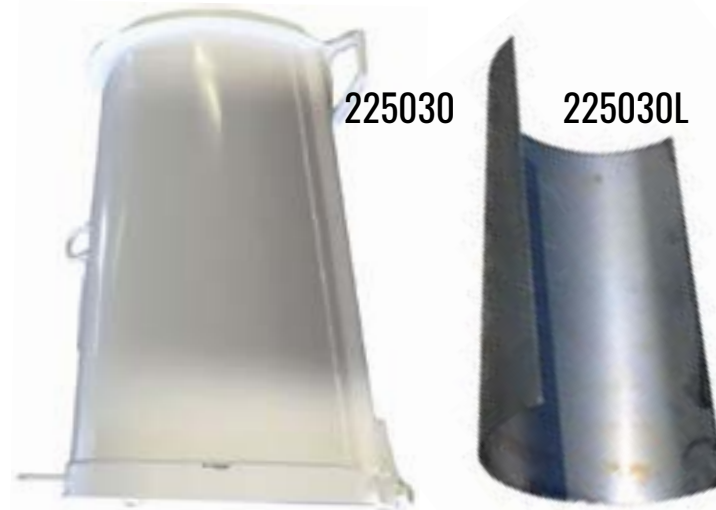

012

CON-TECH CHUTES

PART #	DESCRIPTION	LINK
770067	Aluminum Extension Chute	link
770067L	Liner for 770067	link

PART #	DESCRIPTION	LINK
225001	4ft Steel Extension Chute	link
225001L	Liner for 225001	link

PART #	DESCRIPTION	LINK
770066	Lightweight Extension Chute	link

PART #	DESCRIPTION	LINK
225053	49in Transitional Extension Chute	link

013

PART #	DESCRIPTION	LINK
225051	Steel Paver Extension Chute	link

CON-TECH CHUTES

PART #	DESCRIPTION	LINK
225181	Main Chute Assembly	link
225181L	Liner for 225181	link

PART #	DESCRIPTION	LINK
225030	Fold Back Flip Over Chute	link
225030L	Liner for 225030	link

CHUTE RACK CABLES

PART #	DESCRIPTION	LINK
780001	30in Chute Rack Cable	link
780002	38.5in Chute Rack Cable	link
780003	47.5in Chute Rack Cable	link
780004	51in Chute Rack Cable	link