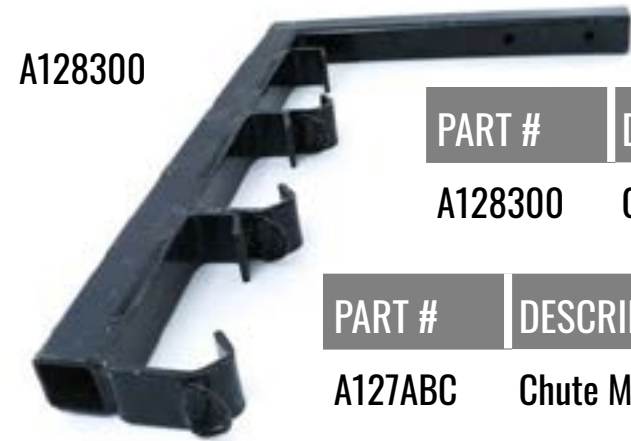

CHUTE ACCESSORIES

A128300

PART #	DESCRIPTION	LINK
A128300	Chute Rack Assembly	link

PART #	DESCRIPTION	LINK
A127ABC	Chute Mount Bracket	link