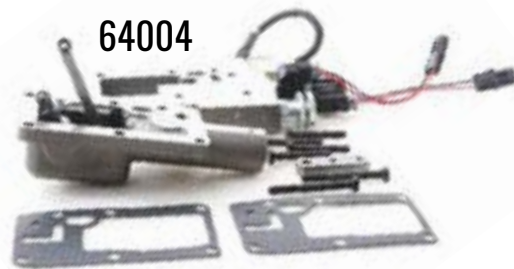

64528

PART #	DESCRIPTION	LINK
64528	Eaton Pump Servo O-Ring	link

64530

PART #	DESCRIPTION	LINK
64530	Hydraulic Pump Seal and Gasket Kit	link

67010

PART #	DESCRIPTION	LINK
67010	Mixer Double Acting Chute Lift Cylinder	link