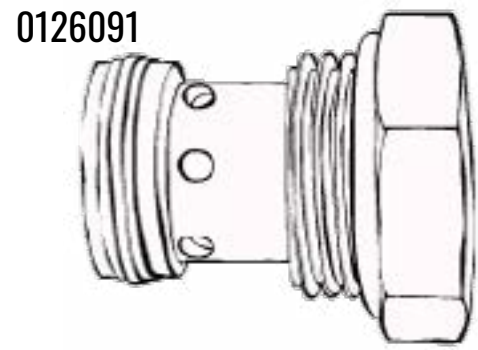

MCNEILUS HYDRAULIC SYSTEM PARTS

PART #	DESCRIPTION	LINK
0126091	Chute Check Valve	link