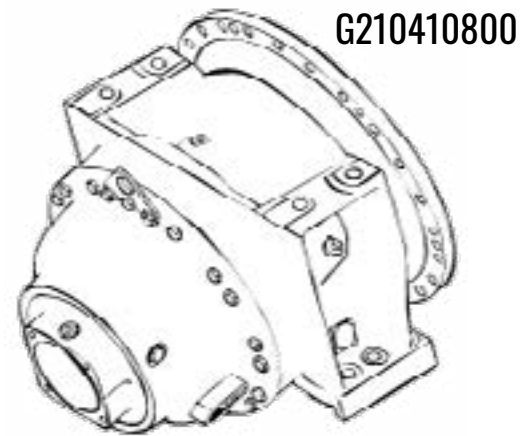

PART #	DESCRIPTION	LINK
G210410800	New Mixer Drum Drive Gearbox	link