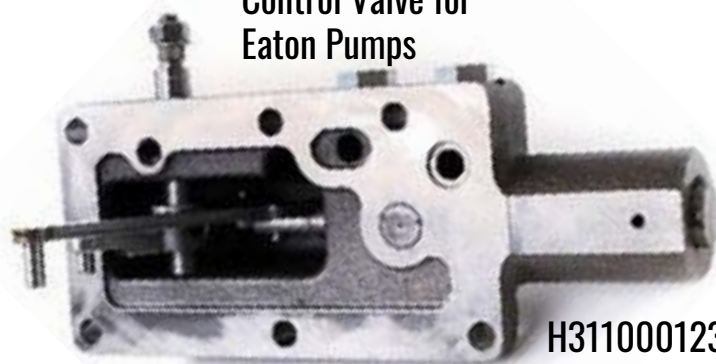

H311000123

PART #	DESCRIPTION	LINK

H311000123	New Double Link Control Valve	link

PART #	DESCRIPTION	LINK

H112026030SK	Valve Cartridge Seal Kit	link