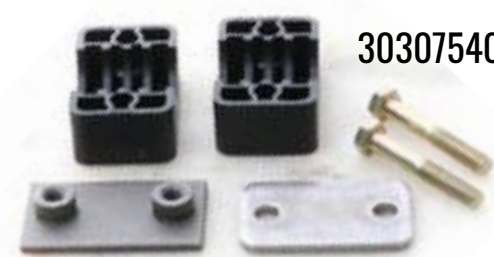

30307540

PART #	DESCRIPTION	LINK
30307540	Add Water Pipe Tube Assembly Clamp	link