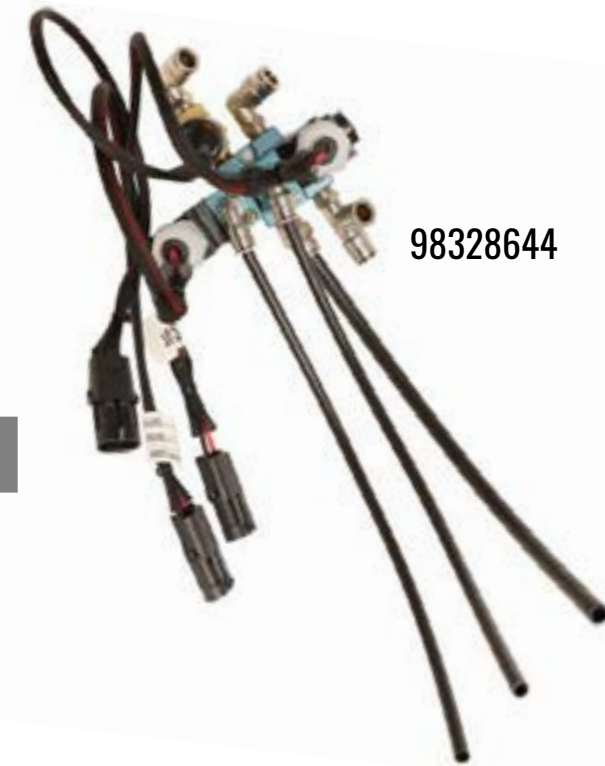

30386206

98335273

PART #	DESCRIPTION	LINK
98335273	Air Hopper Double Solenoid Valve Only for 98328644	link

PART #	DESCRIPTION	LINK
30408466	Air Hopper Solenoid Valve - Double with Pressure Switch	link

30408466

30389032

PART #	DESCRIPTION	LINK
30389032	Hopper Add Water Pipe/ Supply Tube 1 x 1/8	link

PART #	DESCRIPTION	LINK
30386676	Charge Hopper Drum Hoop Hanger Weldment	link

30386676

MCNEILUS/ SCHWING HOPPERS

PART #	DESCRIPTION	LINK
30389068	Hopper Air Cylinder Mounting Bracket	link

NO PIC

98336172

PART #	DESCRIPTION	LINK
98336172	Pressure Switch for 98328644 Air Hopper Solenoid Valve	link

98328644

PART #	DESCRIPTION	LINK
98328644	Air Hopper Solenoid Valve - Double with Pressure Switch	link