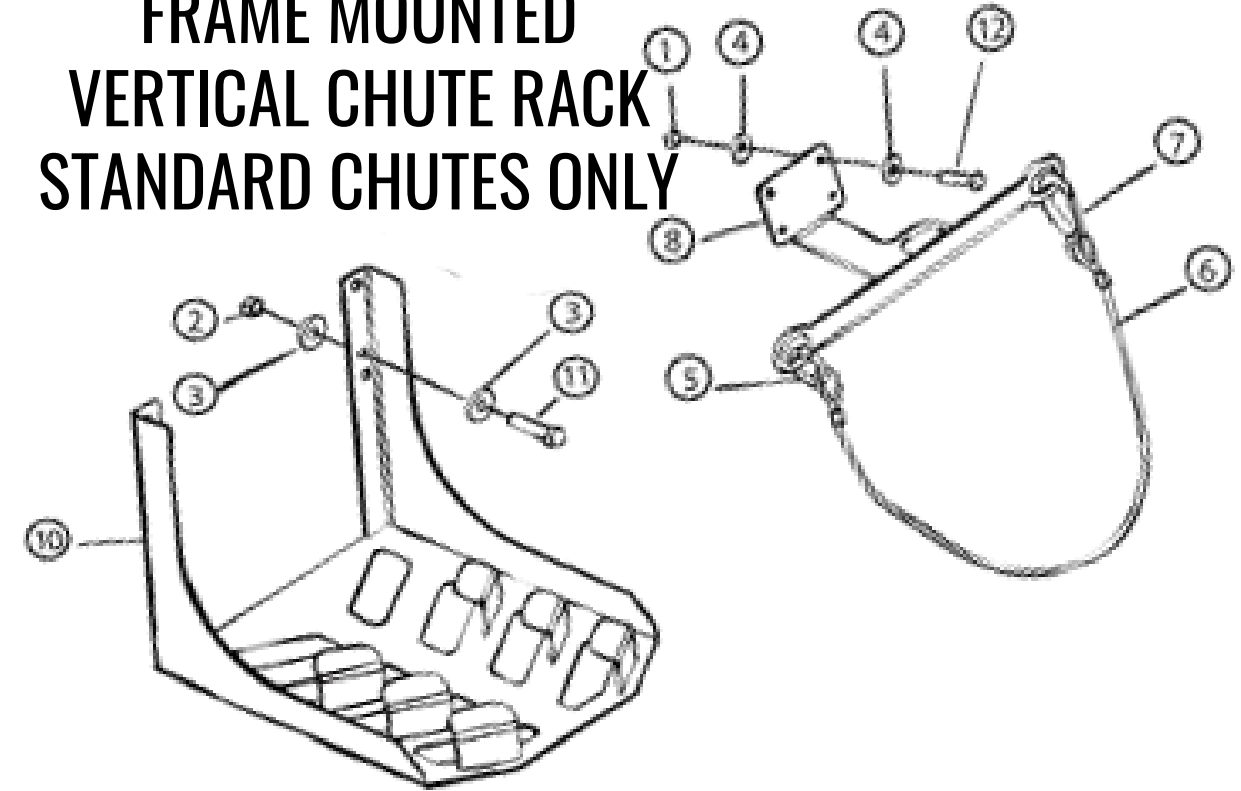

HOUSBY CHUTES

FRAME MOUNTED VERTICAL CHUTE RACK STANDARD CHUTES ONLY