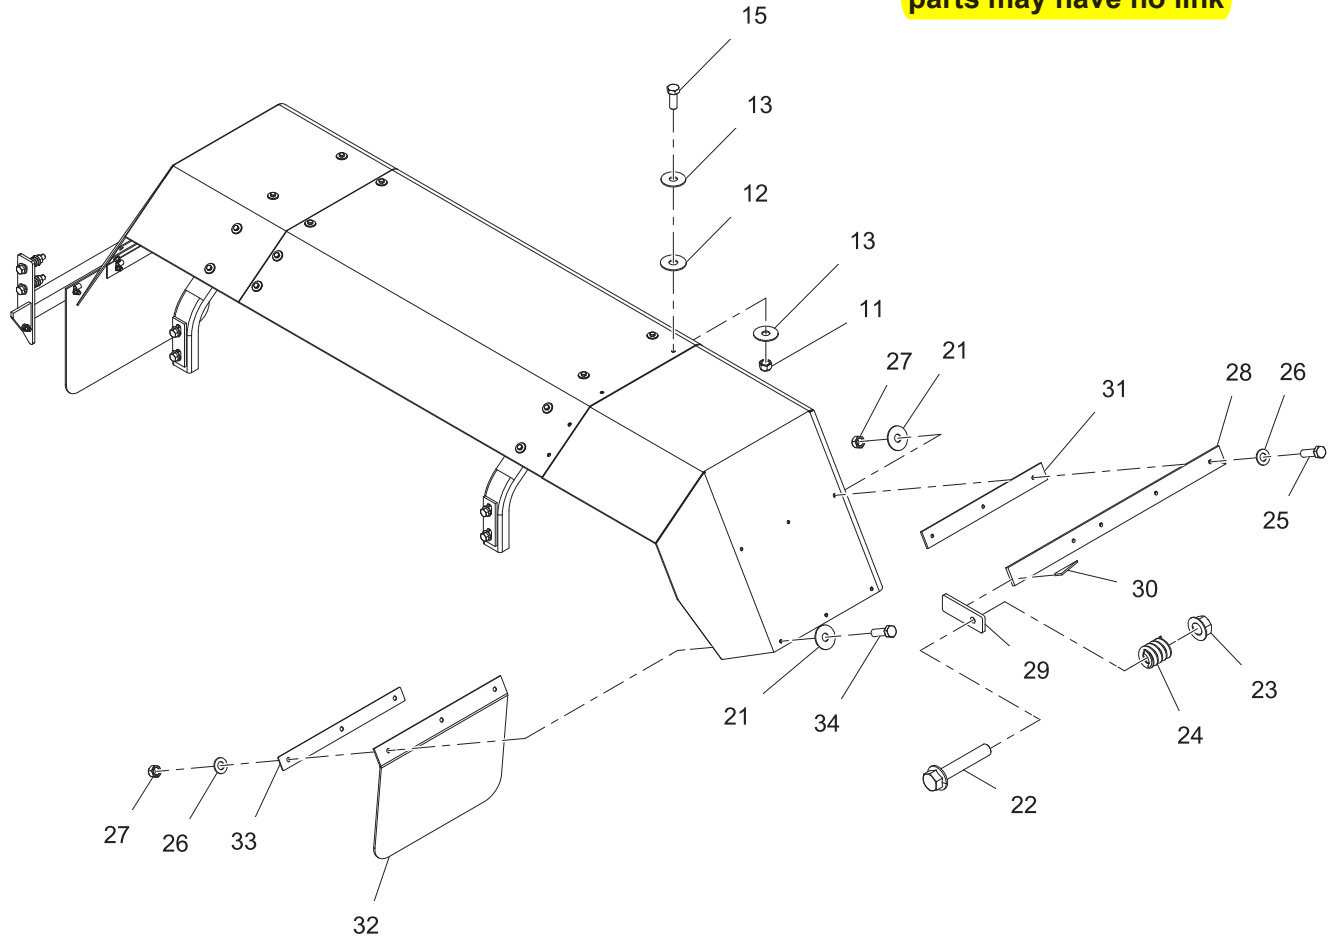

Click number attached to the part or the part numbers on the next pages to link to other parts, some parts may have no link

| REF | PART NO. | DESCRIPTION | QTY | REF | PART NO. | DESCRIPTION | QTY |
|-----|-----------------------|---|-----|-----|-----------------------|---|-----|
| 28 | 34441 | Plate, FRT Mounting, Rear Fender | 1 | 30 | 16317 | Front Gusset- Main Chute, Cylinder Mount..... | 1 |
| | 20844 | Plate, FRT Mounting, Rear Fender, 150GL | 1 | 31 | 20300 | Pad, Rubber, 1/4 X 2" | 1 |
| | 34575 | Plate, FRT Mounting, Rear Fender, 200GL | 1 | 32 | 23816 | Mud Flap, W/ Bend, 18 1/8 IN..... | 1 |
| 29 | 34442 | Plate, Attachment, Rear Fender MNT, Horizontal..... | 1 | 33 | 34865 | Plate, Mud Flap Backing FRT RR MY14 | 1 |
| | 20848 | Plate, Support, MNTNG, Rear Fender, Vertical | 1 | | 34902 | Plate, Mud Flap Backing FRT RR 150GL..... | 1 |
| | 20849 | Plate, Support, Fender Mounting Bracket..... | 1 | | 34903 | Plate, Mud Flap Backing FRT RR 200GL..... | 1 |
| | | | | 34 | 35384 | Bolt, HHCS, 3/8"-16 X 1- 1/4", SST | AR |

WHEN ORDERING PARTS, SPECIFY MODEL NUMBER, SERIAL NUMBER AND DESCRIPTION OF PARTS REQUIRED

| | | | |
|--|-------------------------------|------------------------|------------------------------|
| | REAR FENDERS MOUNTINGS | DATE: Released 01-2016 | GROUP 7 |
| | | MODEL: FD | |
| | | PAGE: 7.9 | |