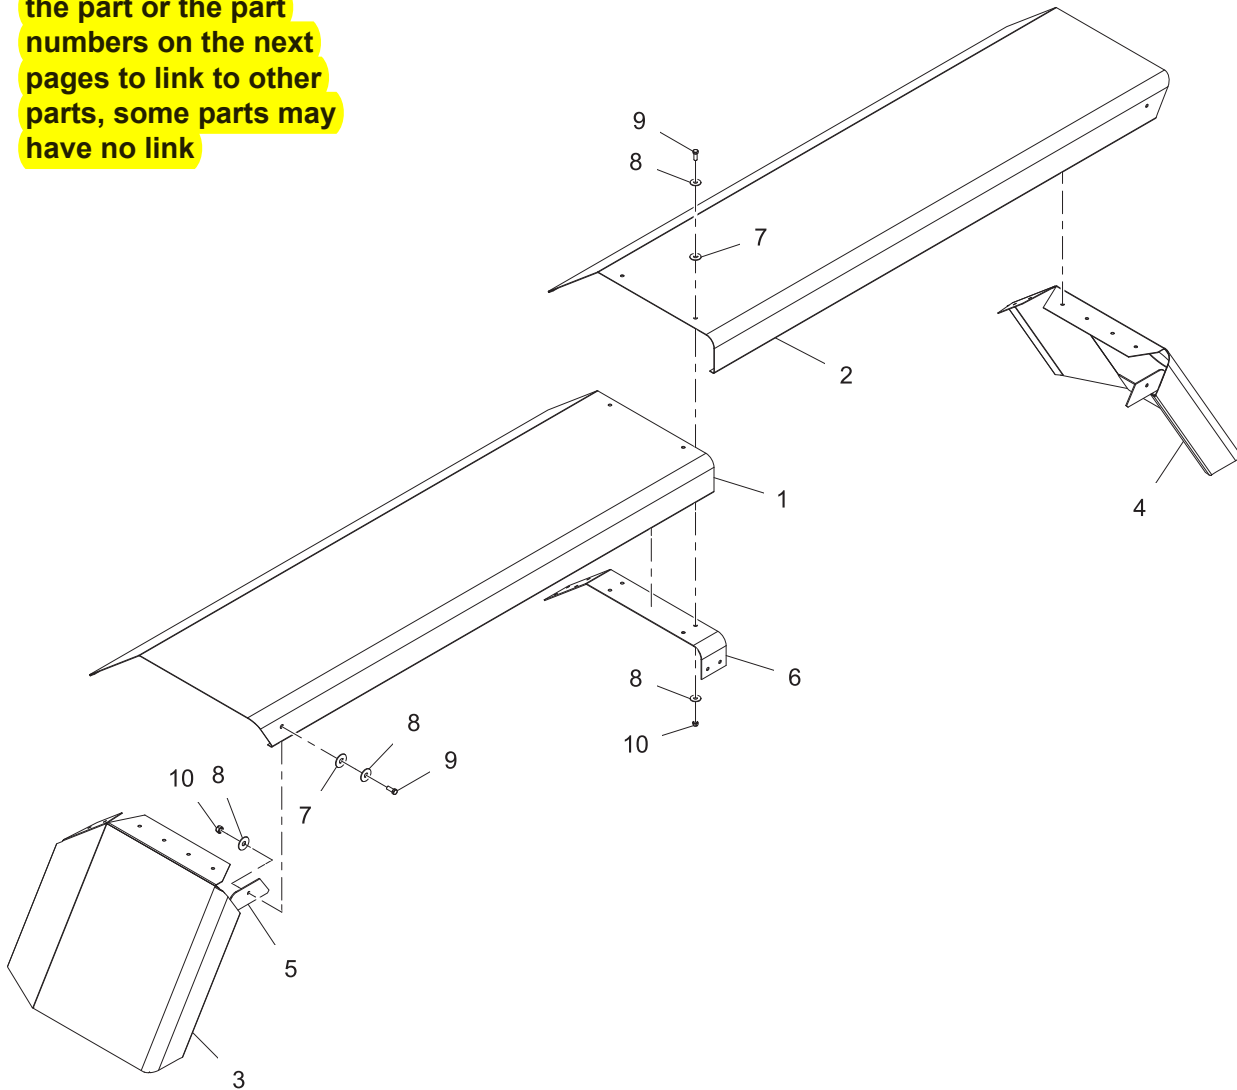

Click number attached to the part or the part numbers on the next pages to link to other parts, some parts may have no link

REF	PART NO.	DESCRIPTION	QTY	REF	PART NO.	DESCRIPTION	QTY
1	33717	Fender, Rear, RDSD Rear, 75", MY13.....	1	3	33546	WDMT, Fender End Cap, RDSD-Front, 2012.....	1
	33718	Fender, Rear, CBSD Rear, 75", MY13.....	1		33545	WDMT, Fender End Cap, CBSD-Front, 2012.....	1
	33719	Fender, Rear, Front RDSD, 107", MY13.....	1	4	33549	WDMT, Fender End Cap, RDSD-RR, 2012.....	1
	33720	Fender, Rear, Front CBSD, 107", MY13.....	1		33550	WDMT, Fender End Cap, CBSD-RR, 2012.....	1
2	33721	Fender, Rear, RDSD Rear, 118", MY13.....	1	5	23820	Gusset, Rear, Fender End Cap.....	2
	33722	Fender, Rear, CBSD Rear, 118", MY13.....	1	6	34077	Plate, Rear Fender Splice, 2013.....	1
	33719	Fender, Rear, Front RDSD, 107", MY13.....	1	7	19308	Washer, Flat, 3/8 PVC.....	9
	33720	Fender, Rear, Front CBSD, 107", MY13.....	1	8	22288	Washer, Fender, 3/8" X 1-1/4".....	18
				9	19105	Bolt, HHCS, 3/8"-16 X 1", PF, GR8.....	9
				10	19353	Nut, Lock, Top, 3/8"-16, ZP, GRC.....	9

WHEN ORDERING PARTS, SPECIFY MODEL NUMBER, SERIAL NUMBER AND DESCRIPTION OF PARTS REQUIRED

REAR FENDER 2010-2015

DATE: Released 01-2016

MODEL: FD

PAGE: 7.4

GROUP

7