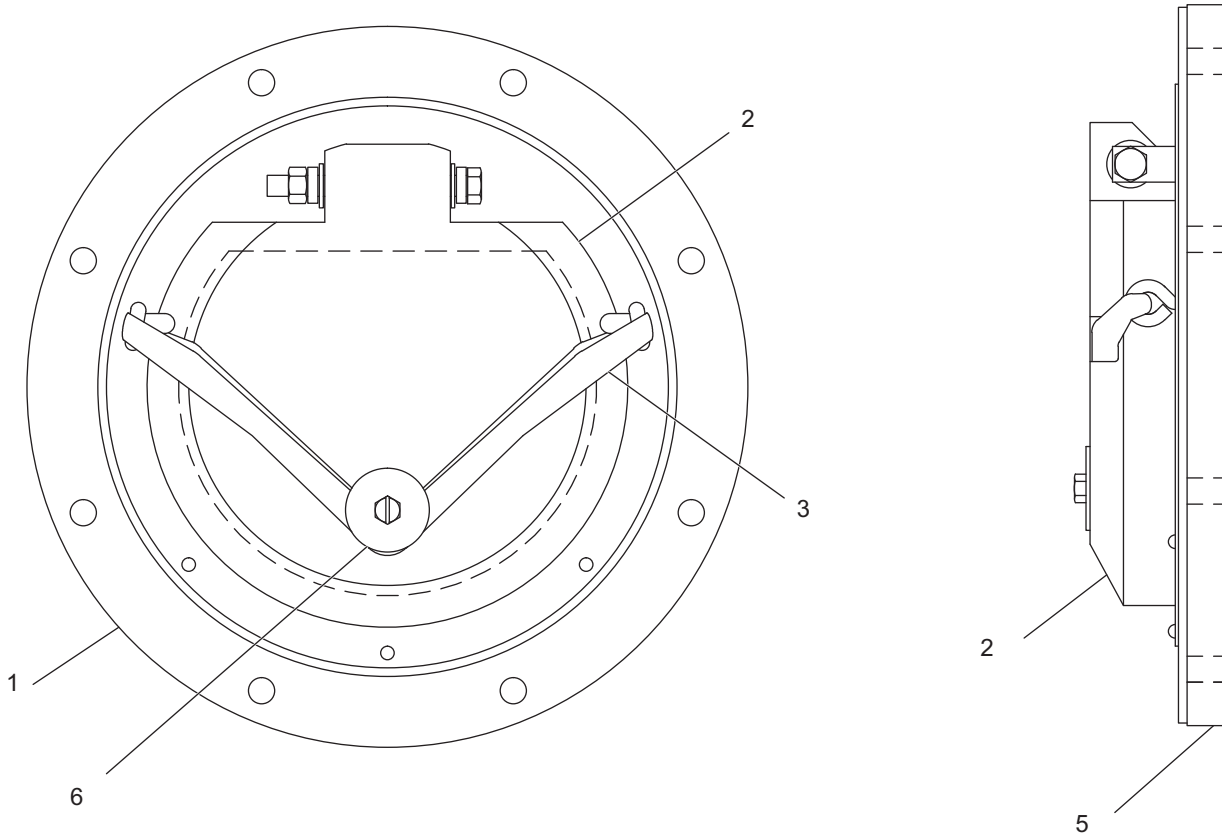

Click number attached to the part or the part numbers on the next pages to link to other parts, some parts may have no link

REF	PART NO.	DESCRIPTION	REF	PART NO.	DESCRIPTION
	42059	ASSY, 6-3/4" Poly Flapper Valve (This Valve Replaces Water Tank Flapper #27089)			
1	31522	Gasket, 6-3/4" Poly Flapper Valve	5	31548	Lid, 6-3/4" Poly Flapper Valve
2	31523	Puck, 6-3/4" Poly Flapper Valve	6	31549	Kit, Hardware, 6-3/4" Poly Flapper Valve
3	31524	Tube, 6-3/4" Poly Flapper Valve	7*	31546	Elbow, Barbed Tube, Poly Flapper Valve
4*	31547	Gasket, Inner, 6-3/4" Poly Flapper Valve			

*ITEMS 4 & 7 ARE NOT SHOWN IN THE ILLUSTRATION

WHEN ORDERING PARTS, SPECIFY MODEL NUMBER, SERIAL NUMBER AND DESCRIPTION OF PARTS REQUIRED

	POLY FLAPPER VALVE	DATE: Released 01-2016	GROUP 11
		MODEL: FD	
		PAGE: 11.10	