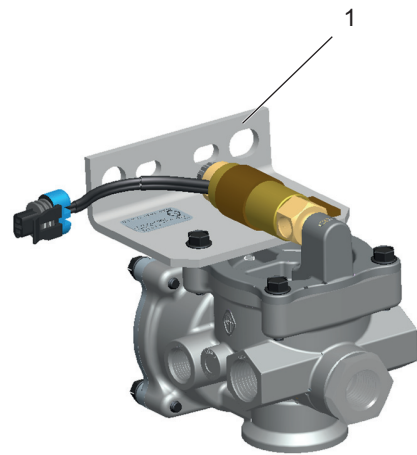

Click number attached to the part or the part numbers on the next pages to link to other parts, some parts may have no link

USE 31282 VALVE FOR "AUTO-UP" FEATURE

REF	PART NO.	DESCRIPTION	QTY	REF	PART NO.	DESCRIPTION	QTY
	33473	LACM Valve ASSY. MY12					
1	31281	LACM Valve	1	6	33297	Fitting 1/2" NPT X 3/8" Tube PTC	1
	31282	Valve, Air LACM, W/Solenoid	1				
2	28609	Fitting, 1/4" NPT X 1/2" - 90° Tube PTC	2	7	28133	Fitting 1/8" NPT X 1/4" Tube PTC	1
				8	14439	Bracket, QR	1
3	28137	Fitting 1/4" NPT X 3/8" Tube PTC	2		31306	Bracket, LACM, QR, R8 Valves	1
				9	15057	HHCS, 5/16-18 X 1.25, GR8, ZN	2
4	33290	Fitting 1/2" NPT X 1/2" Tube PTC	2	10	19348	Nut, 5/6-18	2
				11	19068	Washer, Flat, 5/16	2
5	33288	Fitting 3/8" NPT X 3/8" Tube PTC	2				

WHEN ORDERING PARTS, SPECIFY MODEL NUMBER, SERIAL NUMBER AND DESCRIPTION OF PARTS REQUIRED

	<h2>LACM VALVE ASSY</h2>	DATE: Released 01-2016	GROUP <h1>12</h1>
		MODEL: FD	
		PAGE: 12.2	