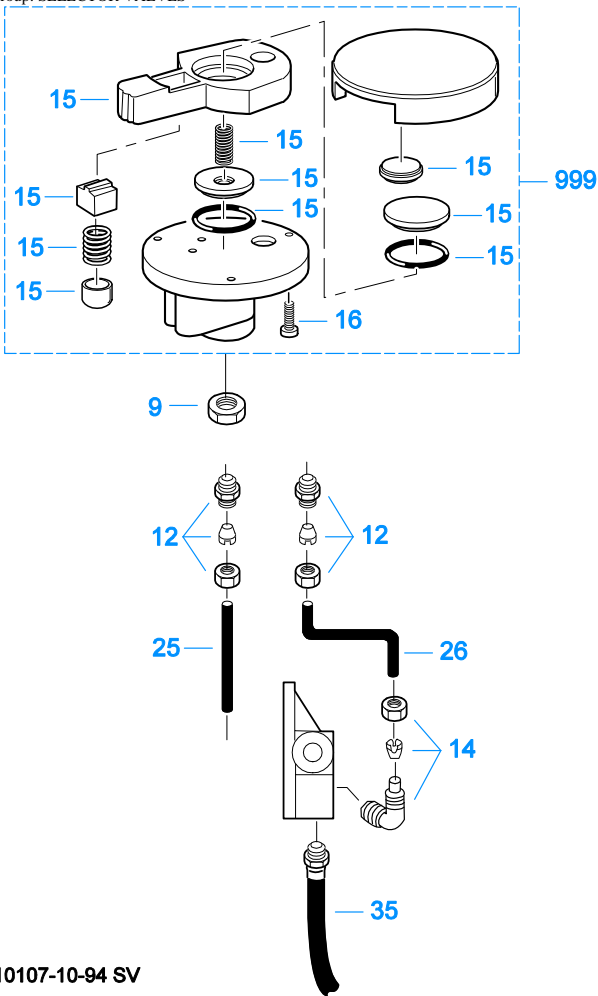

Group: SELECTOR VALVES

10107-10-94 SV

SELECTOR VALVES

Item	Current Part	Description	Replaced Part	Qty.	Notes	Kits/Assys Where Needed
9	X-9-1001	NUT		1	5/8"-11	
12	84001	CONNECTOR ASSY	82501	2	1/8" TUBE-1/16" NPTF	
14	85002	ELBOW ASSY	84502	1	1/8" TUBE-1/8" NPTF	K-1554, K-1963, K-1972, K-2340, K-2341, K-3692
15	K-1550	REPAIR KIT-VALVE		1		
16	X-13-214	SCREW		3	8-32X3/4"	
25	68526	NYLON TUBE		1	1/8" - WHITE 50'	
26	82013	NYLON TUBE		1	1/8" - BLACK 50'	
35	55527	HOSE ASSY		1	15"	K-2034, K-3692
999	A-4491	SELECTOR VALVE	A - 4384	1	RTO	
999	A-4493	SELECTOR VALVE	A - 4376	1	RT	
999	A-4494	SELECTOR VALVE		1	RTOO	