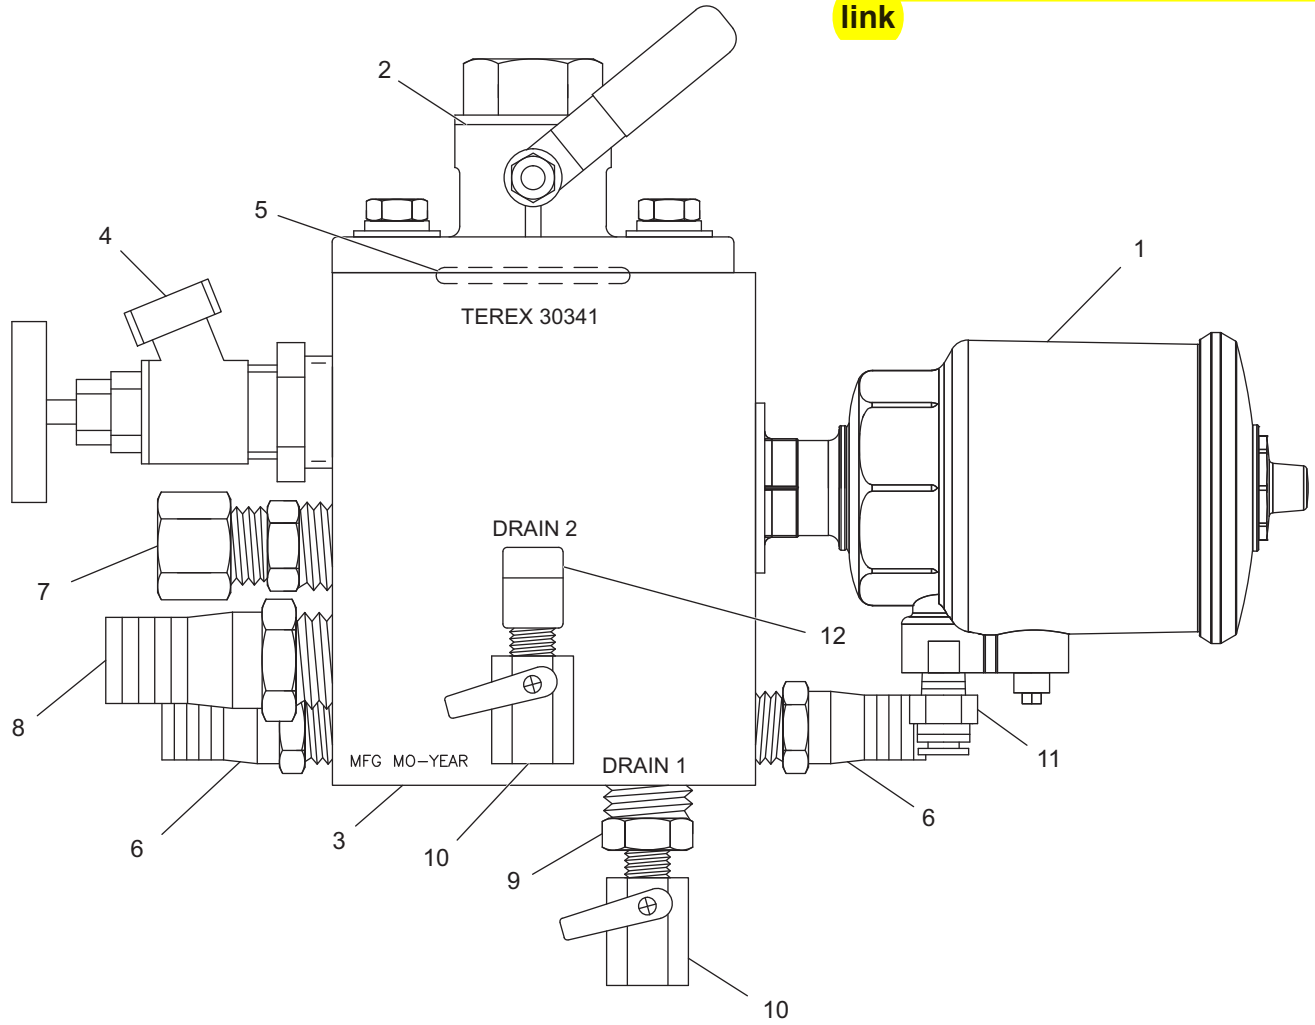

Click number attached to the part or the part numbers on the next pages to link to other parts, some parts may have no link

REF	PART NO.	DESCRIPTION	QTY	REF	PART NO.	DESCRIPTION	QTY
	30341	<i>Manifold Heated Water Valve ASSY.</i>					
1	30346	Valve, Water, AIP Pilot, 1.0".....	1	8	11952	Hose BARB, 3/4" NPT X 1.0" Hose ...	2
2	30347	Valve, Ball, Flange 1.0", 2029T	1	9	30379	Reducer, 3/4" NPT Male X 1/4" NPT Female	1
3	30345	Manifold, Water Tank, Heated	1	10	15307	Ball Valve, 1/4" NPT	2
4	14218	Valve, Boiler Drain, 3/4" NPT.....	1	11	28133	Fitting, 1/8" NPT X 1/4" Tube PTC	1
5	30348	O-Ring, #327, EPDM.....	1	12	13042	Elbow, 1/4" NPT Male X 1/4" NPT Female 90°	1
6	30349	Hose BARB, 1/2" NPT X 5/8" Hose....	2				
7	11776	Adaptor, 3/4" NPT X 3/4" Tube	1				

WHEN ORDERING PARTS, SPECIFY MODEL NUMBER, SERIAL NUMBER AND DESCRIPTION OF PARTS REQUIRED

	<h2>HEATED MANIFOLD</h2>	DATE: Released 01-2016	GROUP 11
		MODEL: FD	
		PAGE: 11.9	