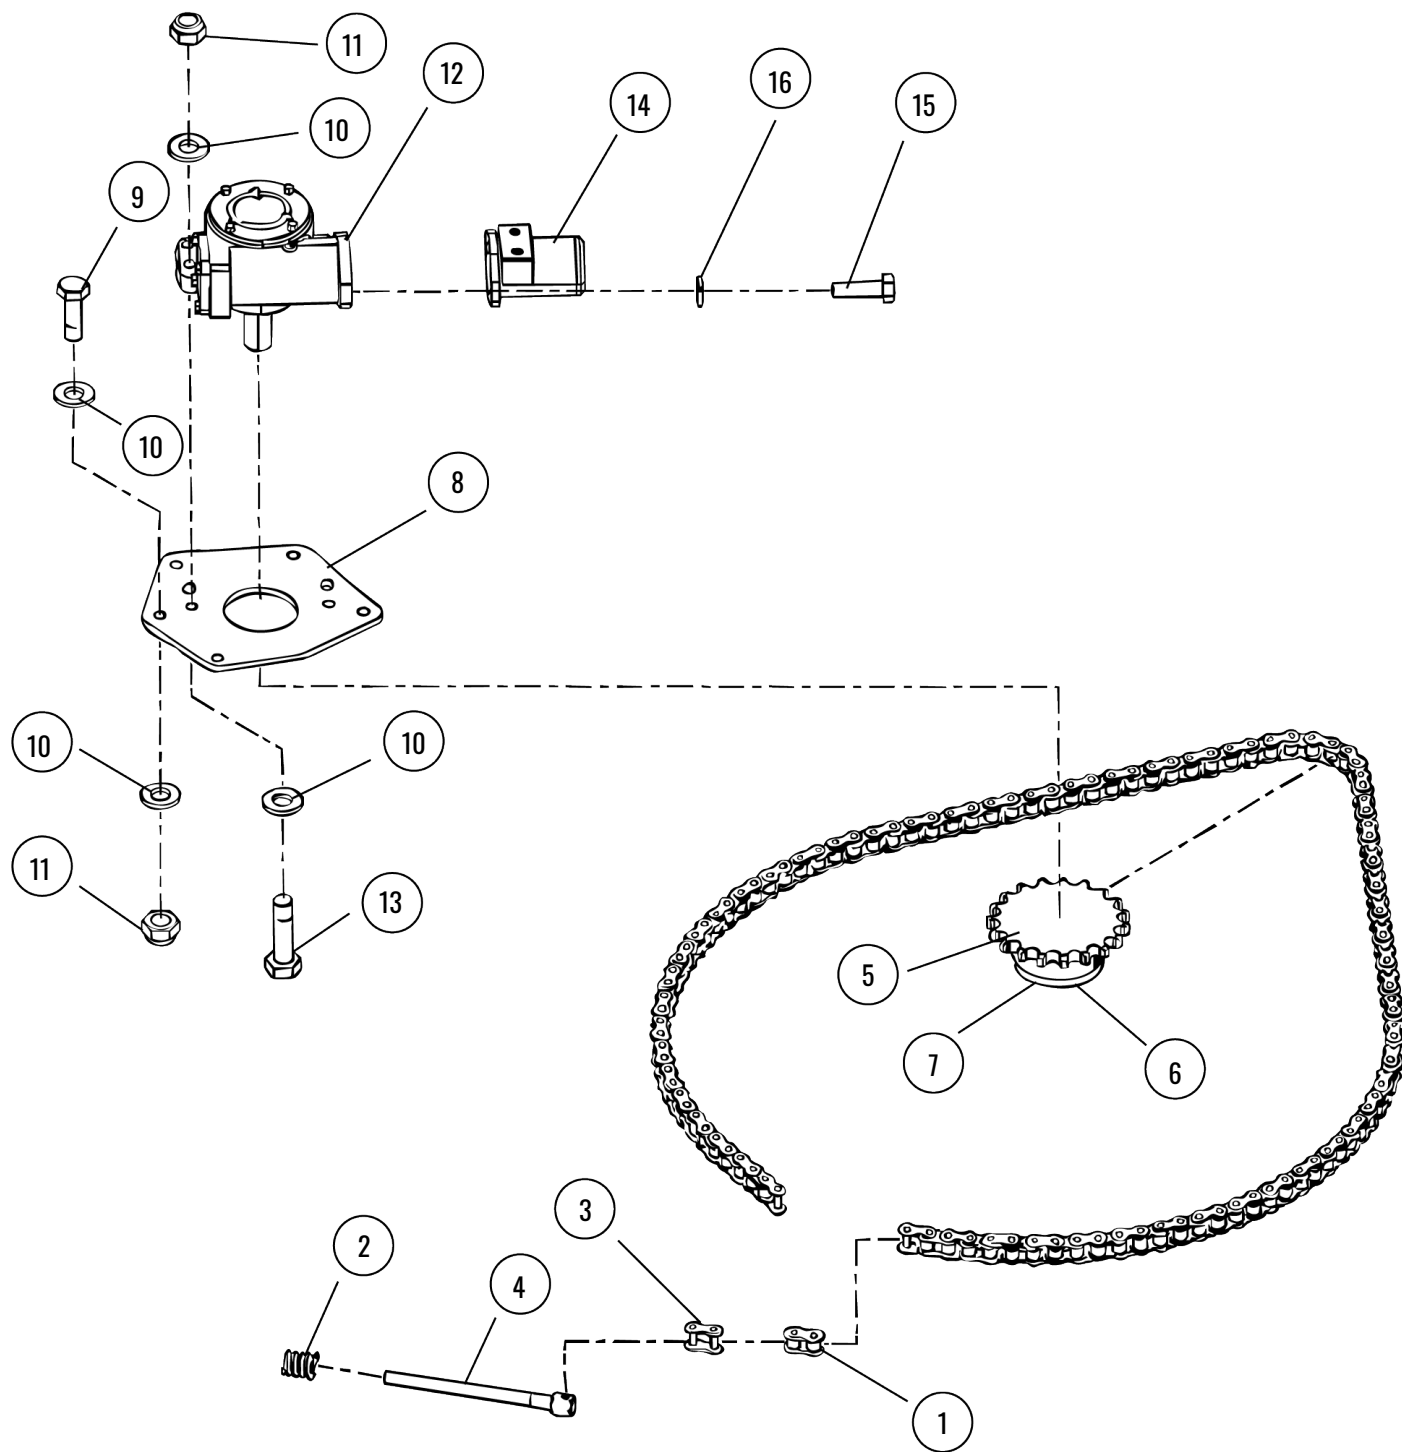

ASSEMBLIES

PART #	DESCRIPTION	LINK
33636	Chute Swing Assembly	--