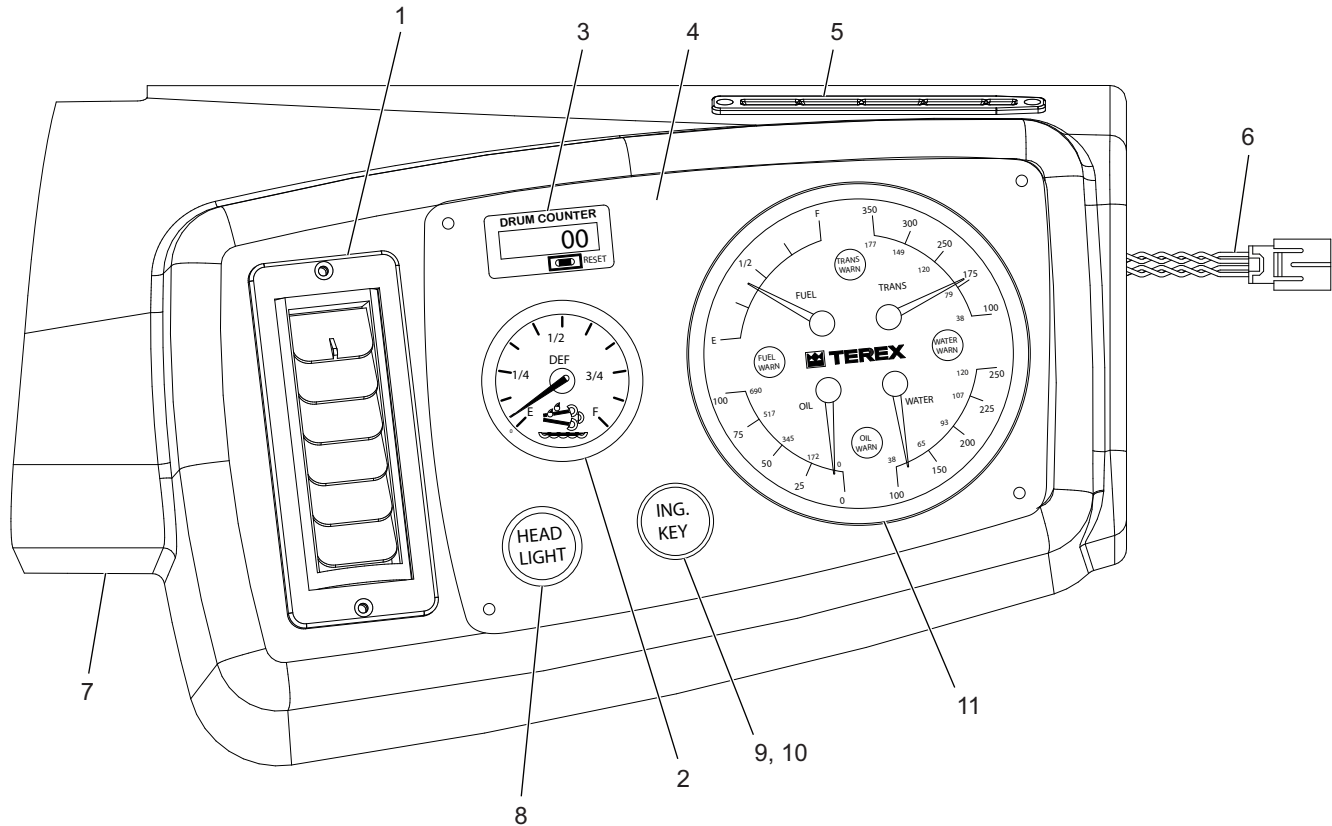

Click number attached to the part or the part numbers on the next pages to link to other parts, some parts may have no link

REF	PART NO.	DESCRIPTION	REF	PART NO.	DESCRIPTION
1	28065	Vent, A/C	7	28111	Dash, Shroud, Center Left
2	32085	Gauge, DEF, 2.0", MY10	8	28038	Switch, Head Lights/Dome
3	28040	Display, Counter, Drum, LCD	9	28039	Switch, Ignition Key
4	31539	Panel, Dash, Gauge, WRKSPC, 2009	10	28060	Nut, Boot, Mounting, Ignition Switch
5	28064	Vent, Defrost	11	31530	Gauge, 4 In 1, ACTIA
6	31526	Harness, LIN, 24.0"			

WHEN ORDERING PARTS, SPECIFY MODEL NUMBER, SERIAL NUMBER AND DESCRIPTION OF PARTS REQUIRED

DASH, GAUGE PANEL, WRKSPC

DATE: Released 01-2016
 MODEL: FD
 PAGE: 6.14

GROUP
6