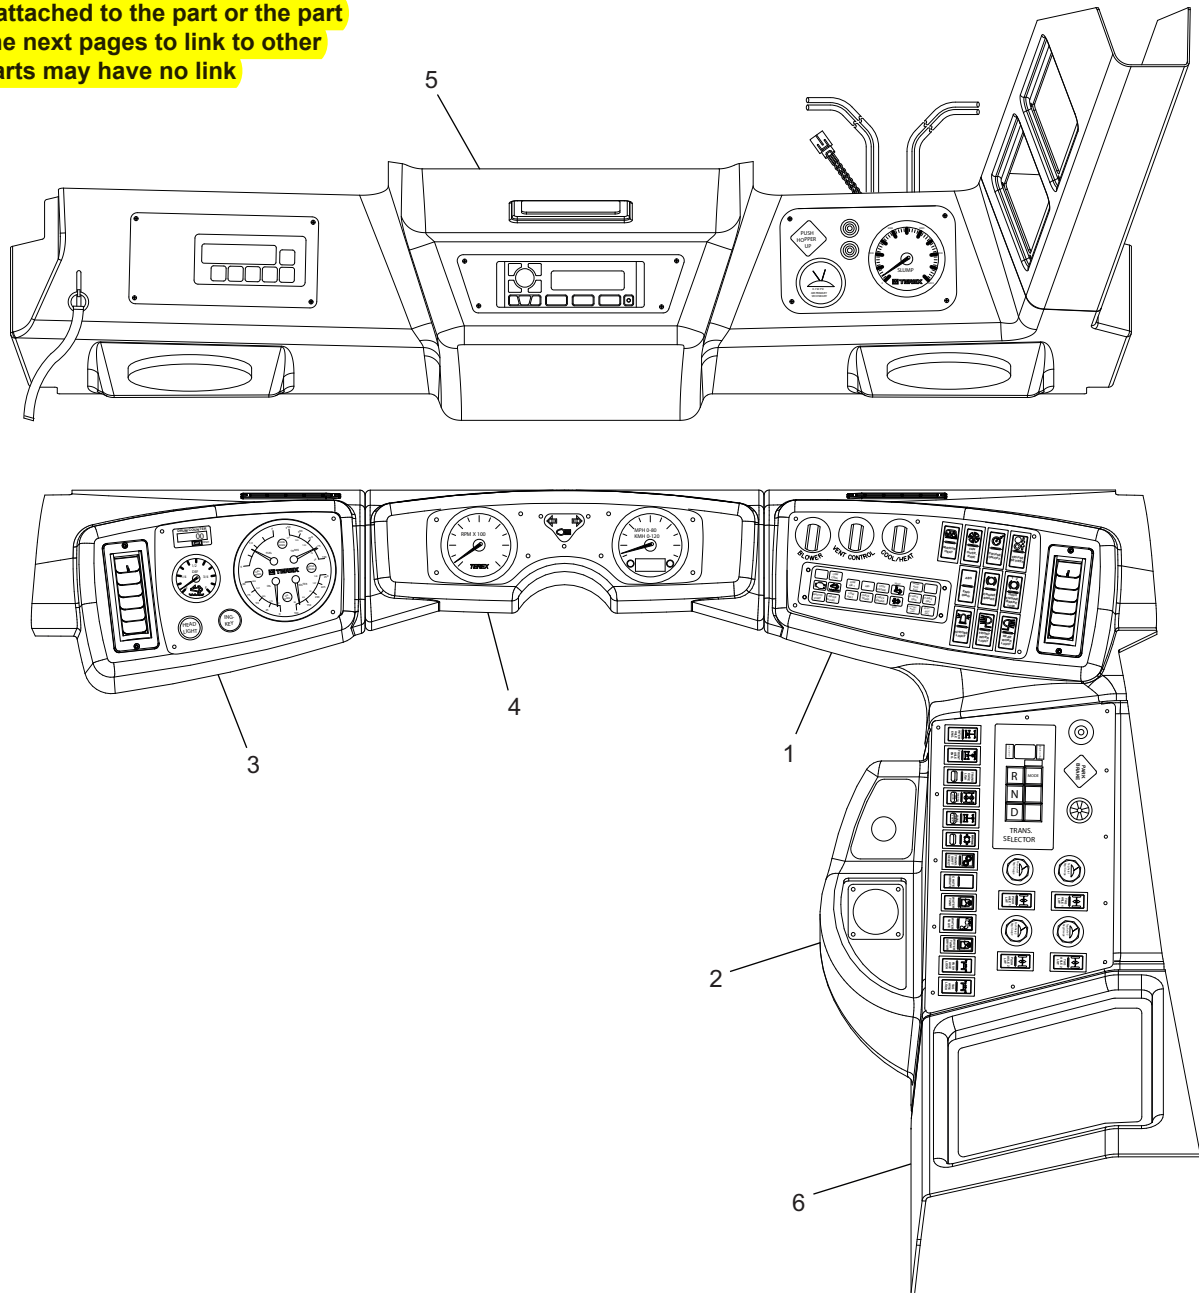

Click number attached to the part or the part numbers on the next pages to link to other parts, some parts may have no link

REF	PART NO.	DESCRIPTION
1	28023	ASSY, Panel, Dash, Control, WRKSPC, MY10
2	28022	ASSY, Panel, Dash, AUX, Right, WRK, MY10
3	32504	ASSY, Gauge Panel, Dash, WRK, MY10

REF	PART NO.	DESCRIPTION
4	28148	ASSY, Dash, Gauge, Center, WRKSPC, MY10
5	32505	ASSY, Overhead Console, WRK, MY10
6	28146	ASSY, Console, Tray, Right (No BOM)

WHEN ORDERING PARTS, SPECIFY MODEL NUMBER, SERIAL NUMBER AND DESCRIPTION OF PARTS REQUIRED

	DASH, COMPLETE, WORK SPACE, CAB	DATE: Released 01-2016	GROUP 6
		MODEL: FD	
		PAGE: 6.13	