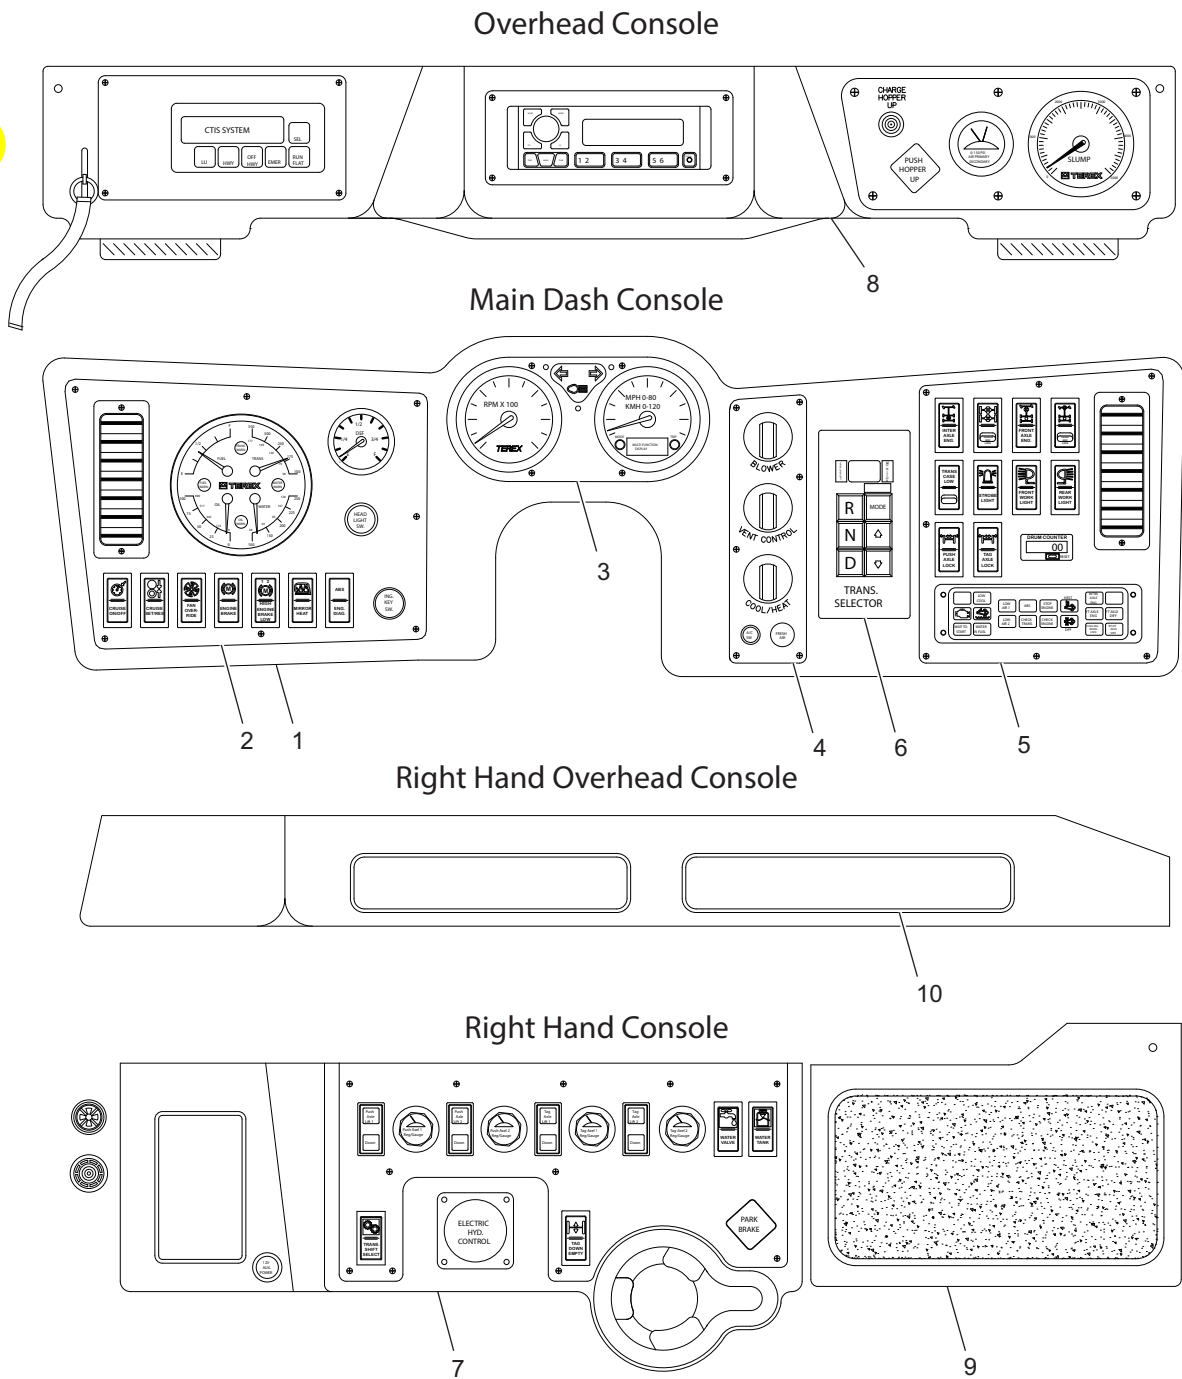

Click number attached to the part or the part numbers on the next pages to link to other parts, some parts may have no link

REF	PART NO.	DESCRIPTION	REF	PART NO.	DESCRIPTION
1	29920	Shroud, Dash, Forward, 2007	5	29927	ASSY, Panel, Dash Controls, STD, MY10
2	32502	ASSY, Gauge Panel, Dash, STD, MY10	6	34034	Shift/Selector, Allison, GENS, 6-SPD
3	29923	ASSY, Panel, Gauge, Dash, CNTR, STD, MY10	7	29929	ASSY, Console, Right, AUX, MY13
4	29925	ASSY, Panel, Dash, Climate Controls, 2007	8	32500	ASSY, Console, Overhead, STD, MY12
			9	29932	ASSY, Console, Tray, RH, 2007
			10	29933	ASSY, Console, Overhead, RH, 2007

WHEN ORDERING PARTS, SPECIFY MODEL NUMBER, SERIAL NUMBER AND DESCRIPTION OF PARTS REQUIRED

	DASH, COMPLETE, STD, CAB	DATE: Released 01-2016	GROUP 6
		MODEL: FD	
		PAGE: 6.7	