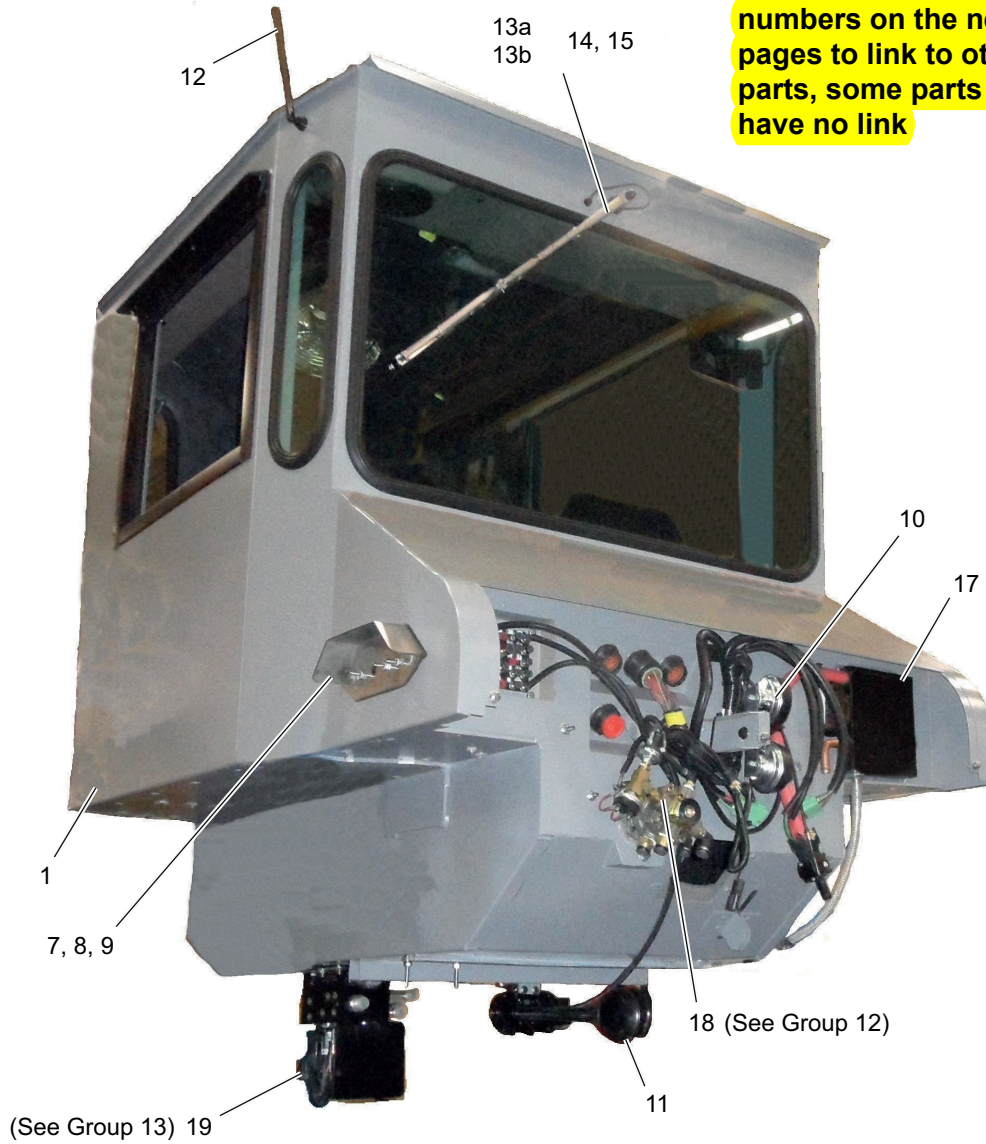

Click number attached to the part or the part numbers on the next pages to link to other parts, some parts may have no link

REF	PART NO.	DESCRIPTION	REF	PART NO.	DESCRIPTION
1	33509	Cab, STD, Shell, MY13	14	28250	Blade, HDCF, 20"
	34081	Cab, Workspace, Shell, MY13	15	29094	Wiper, Arm W/Sprayer ASSY
2	34532	Isolator, Cab, Barry Controls 43003-3	16*	19906	Bottle Washer 14 OZ
3	19163	Bolt, HHCS, 5/8" -11 X 4", GR8	17	29981	ASSY, Heat/Defrost/AC, STD Cab
4	19332	Washer, Flat 0.668 X 2 X 0.125 SPCL		29982	ASSY, Heat/Defrost, STD Cab
5	19351	Nut, Lock, Top, 5/8" -11, ZP, GRC		28817	ASSY, HVAC, Heat/Defrost, WRKSPC Cab
6	23898	Washer, 11/16" X 2-1/2" X 3/16"		28818	ASSY, HVAC, Heat/Defrost/AC, WRKSPC Cab
7	30903	Guard/bracket, Switch, Electric/HYDR	18	33474	Brake Valve Assembly
8	30872	Placard, Select/HYDR Controls External	19	24327	ASSY, Control Manifold, ELEC/HYD, 3-Spools
9	24419	Switch, Spot, (Environmentally Sealed)		31210	ASSY, Control Manifold, ELEC/HYDR, 2-Spools
10	20041	Horns, ELECHI & LO			
11	33525	Horn, Air, Cab, MY13			
12	16870	Antenna, Radiomast, Rubber			
13	19976	Motor, Wiper W/Dynamicpark, STD Cab			
	28251	ASSY, Motor, Unitized, WRKSPC Cab			

* ITEM 16 IS NOT SHOWN IN THE ILLUSTRATION

WHEN ORDERING PARTS, SPECIFY MODEL NUMBER, SERIAL NUMBER AND DESCRIPTION OF PARTS REQUIRED

	<h2>CAB EXTERIOR</h2>	DATE: Released 01-2016	GROUP 6
		MODEL: FD	
		PAGE: 6.1	