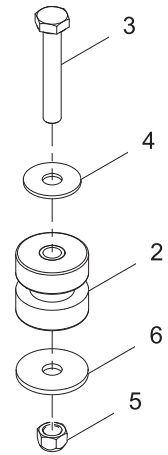

Click number attached to the part or the part numbers on the next pages to link to other parts, some parts may have no link

REF	PART NO.	DESCRIPTION	REF	PART NO.	DESCRIPTION
1	33509	Cab, STD, Shell, MY13	14	28250	Blade, HDCF, 20"
	34081	Cab, Workspace, Shell, MY13	15	29094	Wiper, Arm W/Sprayer ASSY
2	34532	Isolator, Cab, Barry Controls 43003-3	16*	19906	Bottle Washer 14 OZ
3	19163	Bolt, HHCS, 5/8" -11 X 4", GR8	17	29981	ASSY, Heat/Defrost/AC, STD Cab
4	19332	Washer, Flat 0.668 X 2 X 0.125 SPCL		29982	ASSY, Heat/Defrost, STD Cab
5	19351	Nut, Lock, Top, 5/8" -11, ZP, GRC		28817	ASSY, HVAC, Heat/Defrost, WRKSPC Cab
6	23898	Washer, 11/16" X 2-1/2" X 3/16"		28818	ASSY, HVAC, Heat/Defrost/AC, WRKSPC Cab
7	30903	Guard/bracket, Switch, Electric/HYDR	18	33474	Brake Valve Assembly
8	30872	Placard, Select/HYDR Controls External	19	24327	ASSY, Control Manifold, ELEC/HYD, 3-Spools
9	24419	Switch, Spot, (Environmentally Sealed)		31210	ASSY, Control Manifold, ELEC/HYDR, 2-Spools
10	20041	Horns, ELECHI & LO			
11	33525	Horn, Air, Cab, MY13			
12	16870	Antenna, Radiomast, Rubber			
13	19976	Motor, Wiper W/Dynamicpark, STD Cab			
	28251	ASSY, Motor, Unitized, WRKSPC Cab			

* ITEM 16 IS NOT SHOWN IN THE ILLUSTRATION

WHEN ORDERING PARTS, SPECIFY MODEL NUMBER, SERIAL NUMBER AND DESCRIPTION OF PARTS REQUIRED

	<h2>CAB EXTERIOR</h2>	DATE: Released 01-2016	GROUP 6
		MODEL: FD	
		PAGE: 6.1	