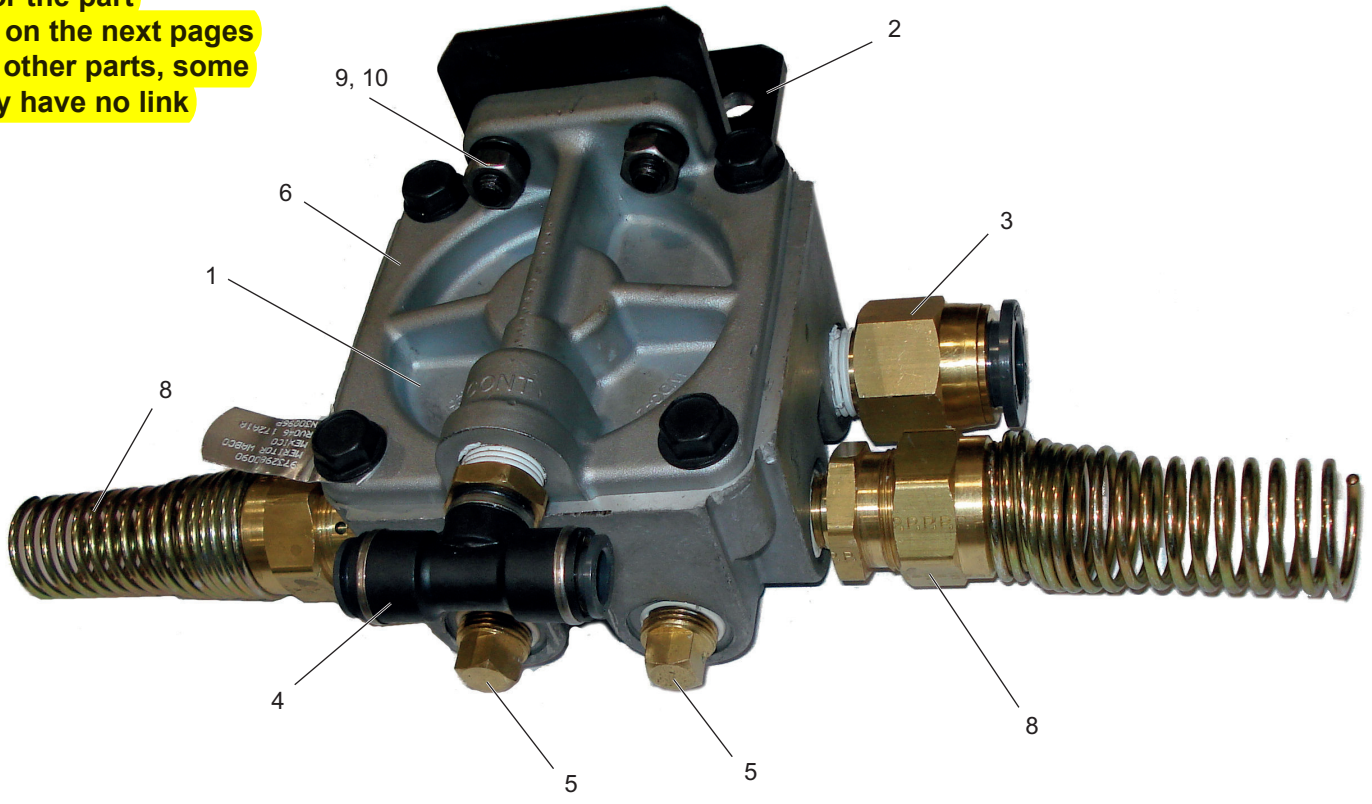

Click number attached to the part or the part numbers on the next pages to link to other parts, some parts may have no link

BRAKE CHAMBER ON TAG AND OR PUSHER AXLE

REF	PART NO.	DESCRIPTION	QTY	REF	PART NO.	DESCRIPTION	QTY
	33472	Brake R8 Relay Valve ASSY. MY12					
1	16802	Valve, Air, Relay, R8	0-4	5	12923	3/8 NPT Plug	2
2	14439	Bracket, QR Valve	1	6	12924	1/2 NPT Plug	1
3	30448	Fitting 1/2" NPT X 3/4" Tube PTC ...	1	7	33403	Hose Air, 1/2" (271-8).....	21.5
4	33298	Tee, Branch 3/8" NPT X 3/8" X 3/8" Tube PTC	1	8	33402	FTG, Spring Guard, 1/2" Hose X 3/8" NP	4
	33288	Fitting 3/8" NPT X 3/8" Tube PTC	1	9	15057	HHCS, 5/16-18 X 1.25, GR8, ZN.....	2
				10	19348	Nut, 5/6-18	2

WHEN ORDERING PARTS, SPECIFY MODEL NUMBER, SERIAL NUMBER AND DESCRIPTION OF PARTS REQUIRED

	<h2>BRAKE R8 RELAY VALVE</h2>	DATE: Released 01-2016	GROUP <h1>12</h1>
		MODEL: FD	
		PAGE: 12.3	