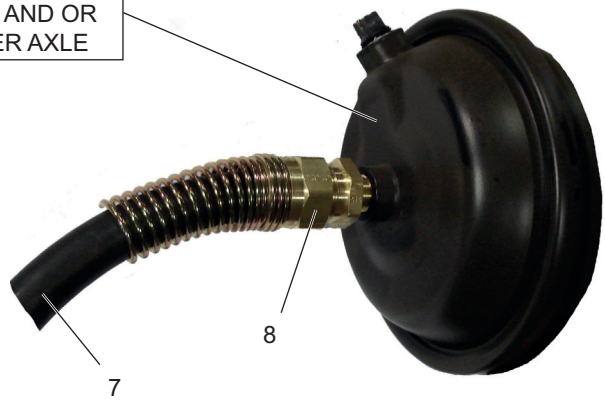

Click number attached to the part or the part numbers on the next pages to link to other parts, some parts may have no link

BRAKE CHAMBER ON TAG AND OR PUSHER AXLE

REF	PART NO.	DESCRIPTION	QTY	REF	PART NO.	DESCRIPTION	QTY
	33472	Brake R8 Relay Valve ASSY. MY12					
1	16802	Valve, Air, Relay, R8	0-4	5	12923	3/8 NPT Plug	2
2	14439	Bracket, QR Valve	1	6	12924	1/2 NPT Plug	1
3	30448	Fitting 1/2" NPT X 3/4" Tube PTC ...	1	7	33403	Hose Air, 1/2" (271-8).....	21.5
4	33298	Tee, Branch 3/8" NPT X 3/8" X 3/8" Tube PTC	1	8	33402	FTG, Spring Guard, 1/2" Hose X 3/8" NP	4
	33288	Fitting 3/8" NPT X 3/8" Tube PTC	1	9	15057	HHCS, 5/16-18 X 1.25, GR8, ZN.....	2
				10	19348	Nut, 5/6-18	2

WHEN ORDERING PARTS, SPECIFY MODEL NUMBER, SERIAL NUMBER AND DESCRIPTION OF PARTS REQUIRED

	<h2>BRAKE R8 RELAY VALVE</h2>	DATE: Released 01-2016	GROUP <h1>12</h1>
		MODEL: FD	
		PAGE: 12.3	