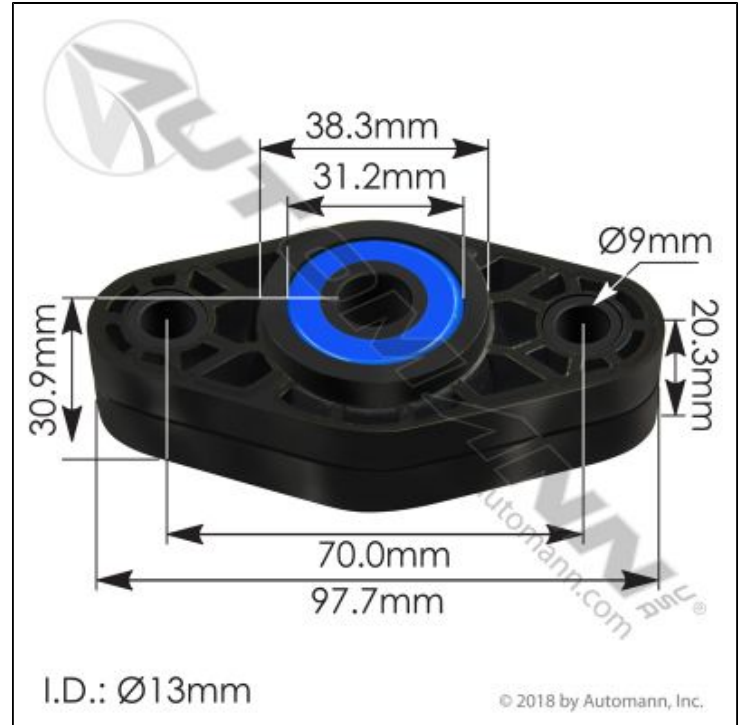

Item Detail for M13109

Exhaust Mount Kenworth

Automann #	M13109
UPC Code	889626186301
Brand	Automann
Product Level	Fleet Standard
Description	<ul style="list-style-type: none"> • Exhaust Mount, w/Poly Bushing • Use w/M136001K or M136001KUB Bushing Kits • KW T600/680/800, W900 • Pete 388
Unit Size	1
Weight	0.18 lbs
Pkg. Dimensions (in)	3.843 X 2 X 1.203
Arrival Date	March 2012

Related Items

SKU	Image	Product Name
M136001K		Exhaust Bushing Kit Peterbilt
M136001KUB		Exhaust Bushing Kit Poly Peterbilt

Specifications

No additional information available.

Where Used

This item is not featured in any schematics.