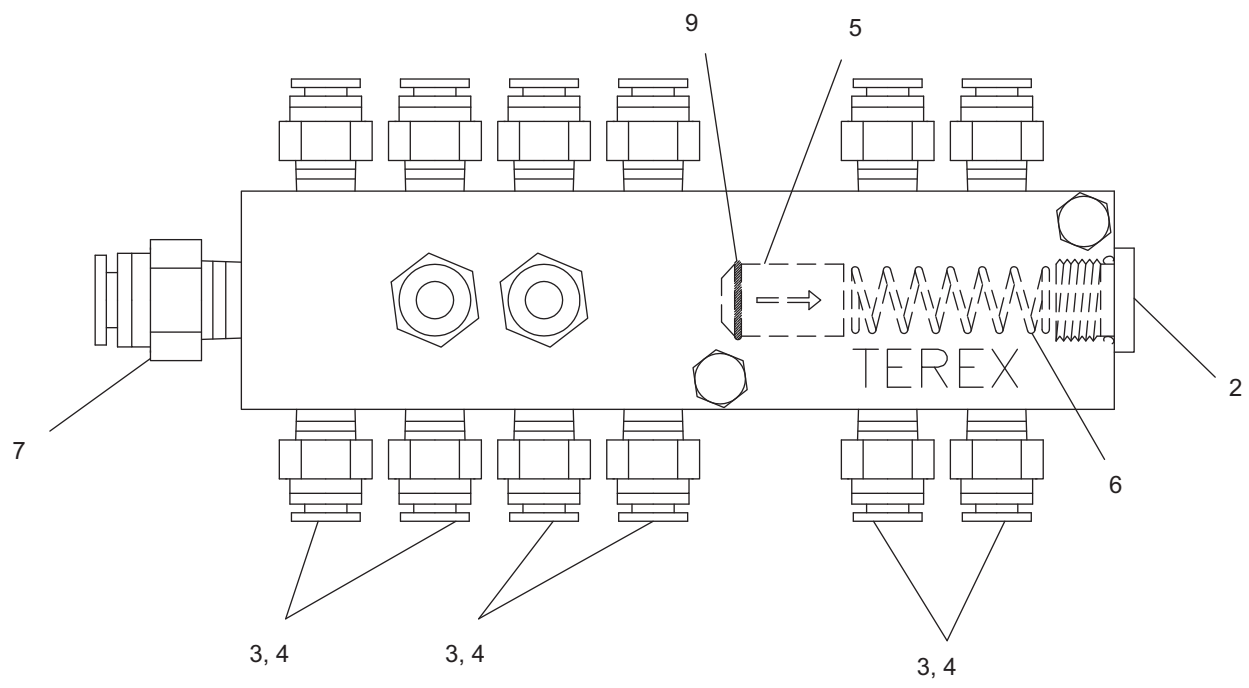

Click number attached to the part or the part numbers on the next pages to link to other parts, some parts may have no link

REF	PART NO.	DESCRIPTION	QTY	REF	PART NO.	DESCRIPTION	QTY
	<b>28025</b>	<i>Manifold ASSY, Air Distribution</i>					
1	<b>28006</b>	Manifold Air Distribution .....	1	6	<b>28136</b>	Spring .....	1
2	<b>28132</b>	Plug #6 SAE O-Ring Boss .....	1	7	<b>28137</b>	Fitting 1/4" NPTF X 3/8" Tube	
3	<b>28133</b>	Fitting 1/8" NPTF X 1/4" Tube				Push To CONN .....	1
		Push To CONN .....	4-14	8	<b>24425</b>	Screw Self Tap WETGD 14 X 2.5"	
4	<b>28134</b>	Plug 1/8" NPTF VIBRA Seal .....	0-10			BLK. ....	2
5	<b>28135</b>	Check Valve .....	1	9	<b>28171</b>	O-Ring BUNA 70 DUR. ....	1

WHEN ORDERING PARTS, SPECIFY MODEL NUMBER, SERIAL NUMBER AND DESCRIPTION OF PARTS REQUIRED

	<b>AIR DISTRIBUTION MANIFOLD</b>	DATE: Released 01-2016	<b>GROUP</b>  <b>12</b>
		MODEL: FD	
		PAGE: 12.12	