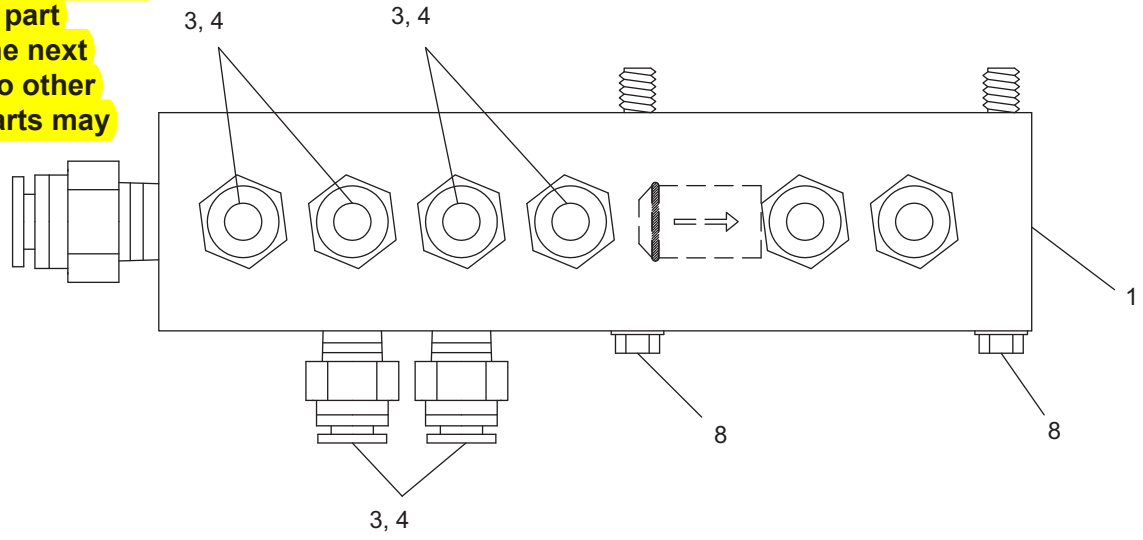

Click number attached to the part or the part numbers on the next pages to link to other parts, some parts may have no link

REF	PART NO.	DESCRIPTION	QTY	REF	PART NO.	DESCRIPTION	QTY
	<b>28025</b>	<i>Manifold ASSY, Air Distribution</i>					
1	<b>28006</b>	Manifold Air Distribution .....	1	6	<b>28136</b>	Spring .....	1
2	<b>28132</b>	Plug #6 SAE O-Ring Boss .....	1	7	<b>28137</b>	Fitting 1/4" NPTF X 3/8" Tube	
3	<b>28133</b>	Fitting 1/8" NPTF X 1/4" Tube				Push To CONN .....	1
		Push To CONN .....	4-14	8	<b>24425</b>	Screw Self Tap WETGD 14 X 2.5"	
4	<b>28134</b>	Plug 1/8" NPTF VIBRA Seal .....	0-10			BLK. ....	2
5	<b>28135</b>	Check Valve .....	1	9	<b>28171</b>	O-Ring BUNA 70 DUR. ....	1

WHEN ORDERING PARTS, SPECIFY MODEL NUMBER, SERIAL NUMBER AND DESCRIPTION OF PARTS REQUIRED

	<b>AIR DISTRIBUTION MANIFOLD</b>	DATE: Released 01-2016	<b>GROUP</b>  <b>12</b>
		MODEL: FD	
		PAGE: 12.12	