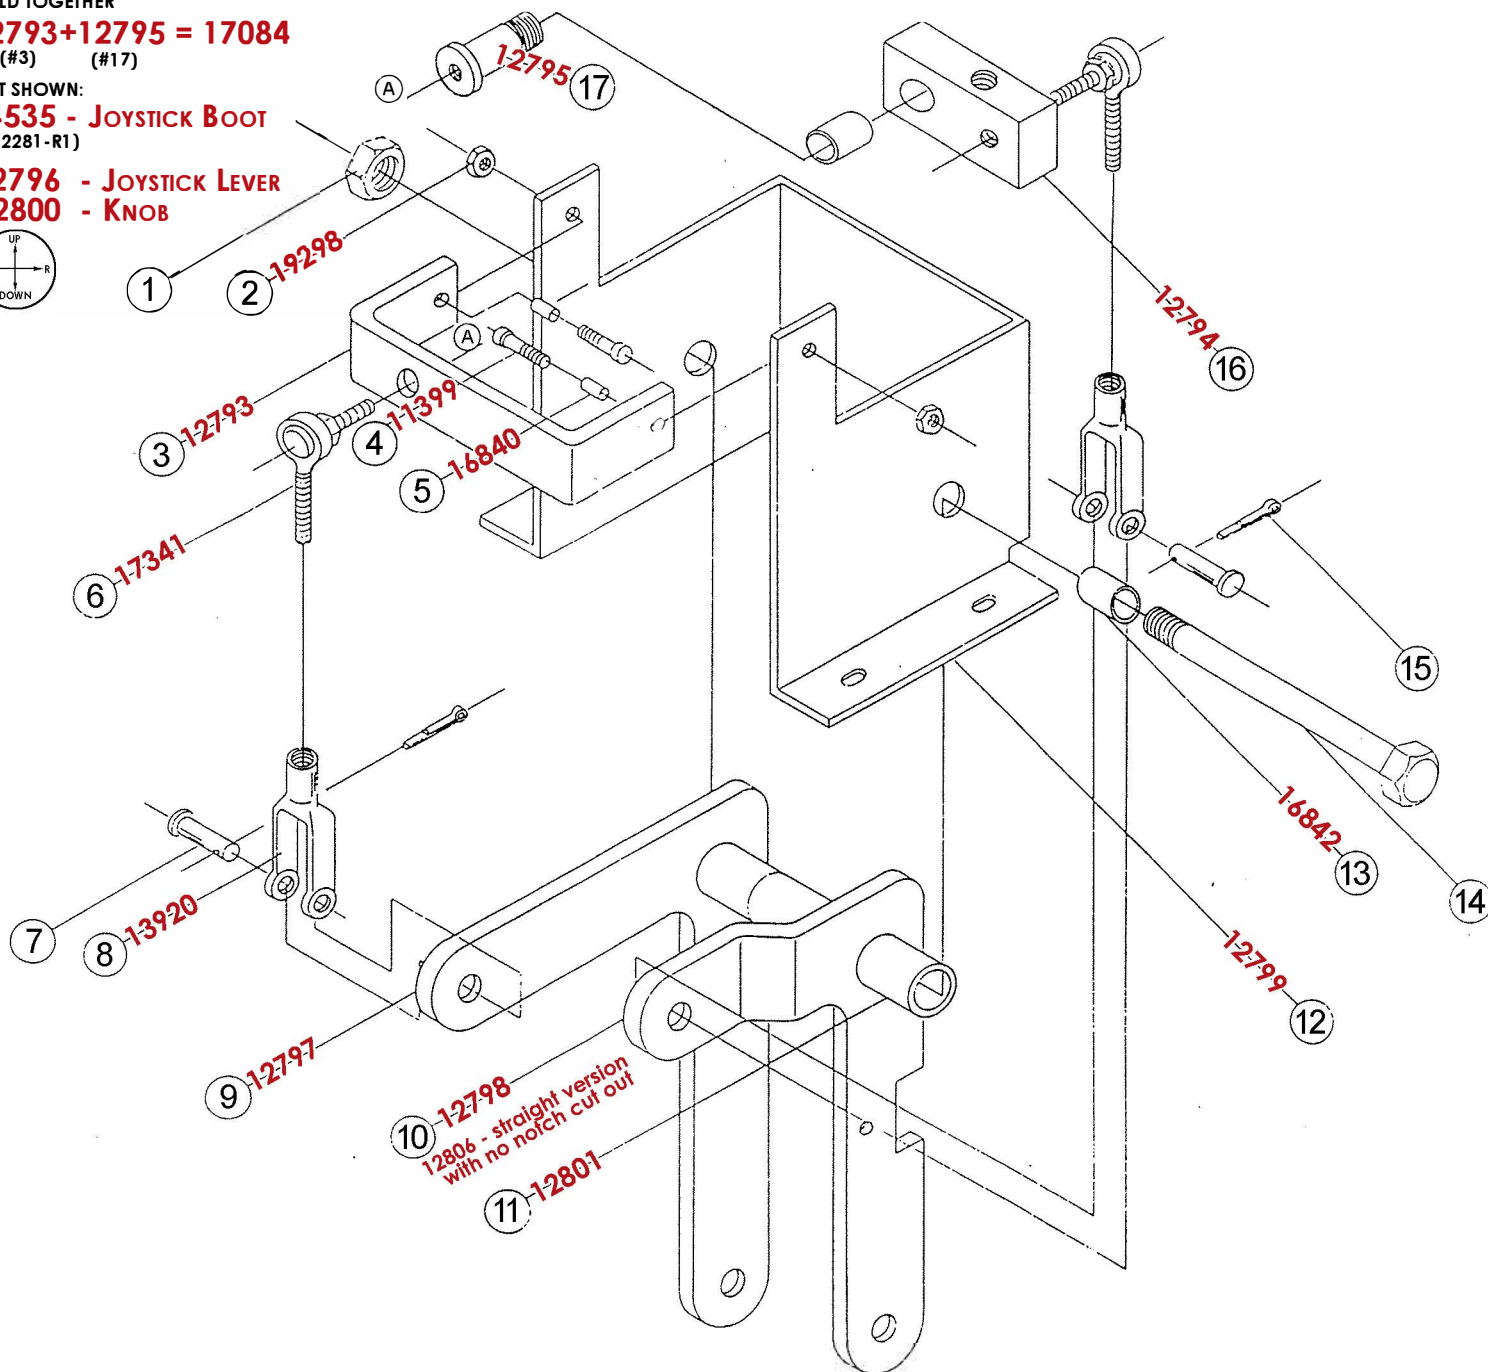

MQPM The right parts, *fast*

Click on the part numbers to be redirected to the product on our site

SOLD TOGETHER

12793+12795 = 17084

(#3) (#17)

NOT SHOWN:

14535 - JOYSTICK BOOT
(862281-R1)

12796 - JOYSTICK LEVER

12800 - KNOB

34592 JOYSTICK FOR 2 SPOOL CHUTE CONTROL VALVES